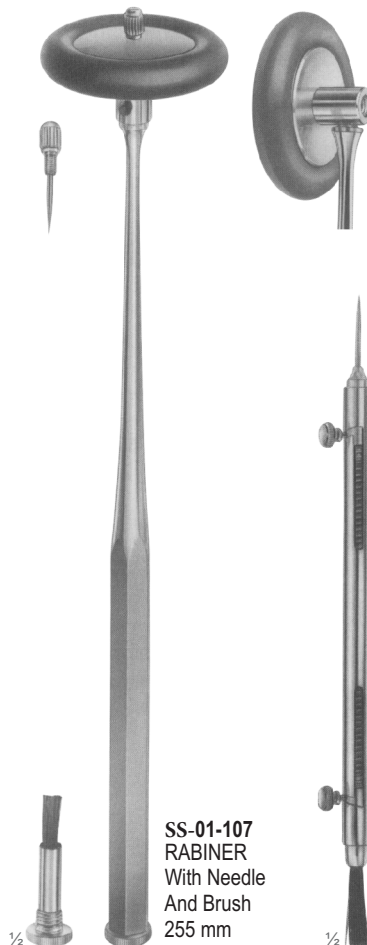

1/2

SS-01-102
DEJERINE
200 mm

1/2

SS-01-103
DEJERINE
With Needle
210 mm

1/2

SS-01-104
TAYLOR
195 mm

1/2

SS-01-105
BERLINER
200 mm

1/2

SS-01-106
BUCK
With Needle
And Brush
180 mm

1/2

SS-01-107
RABINER
With Needle
And Brush
255 mm

1/2

SS-01-108
ALY
190 mm

1/2

SS-01-109
WARTENBERG
Pinwheel For
Neurological
Examination
185 mm

1/2

TONGUE DEPRESSORS

SS-01-110
HARTMANN
150 mm

SS-01-111
TOBOLD
150 mm

SS-01-112
TOBOLD
160 mm

SS-01-113 -
SS-01-114
WIEDER

SS-01-113
15 cm
43 mm

SS-01-114
140 mm
36 mm