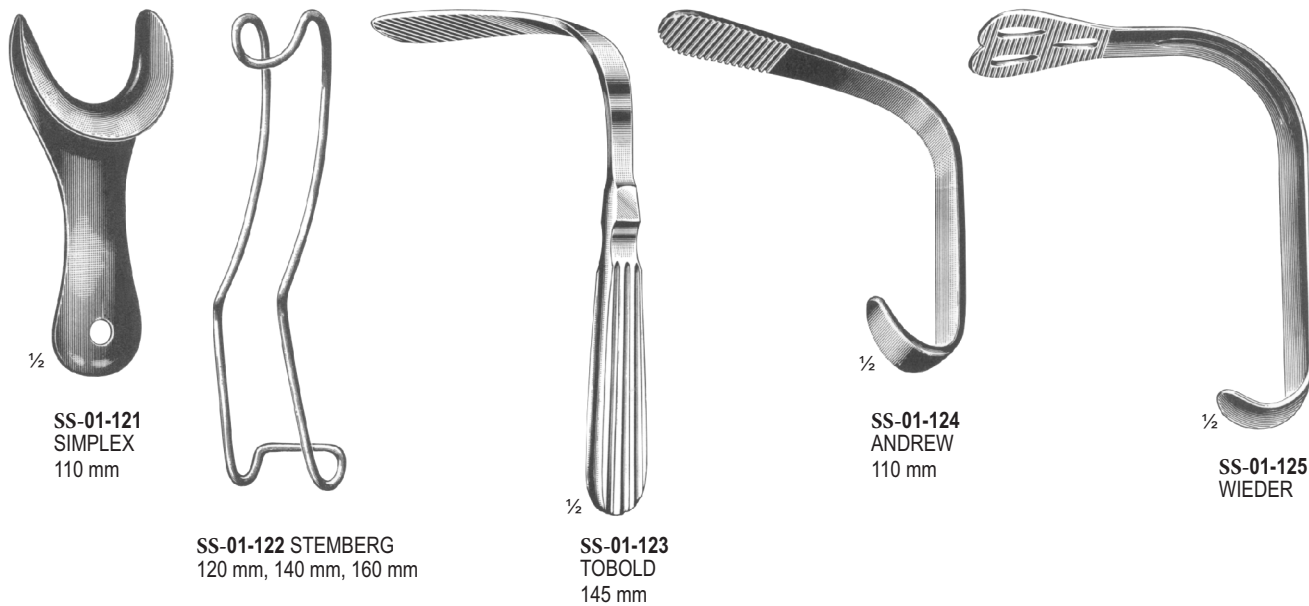

1/2

TONGUE DEPRESSORS

SS-01-110
HARTMANN
150 mm

SS-01-111
TOBOLD
150 mm

SS-01-112
TOBOLD
160 mm

SS-01-113 -
SS-01-114
WIEDER

SS-01-113
15 cm
43 mm

SS-01-114
140 mm
36 mm

SS-01-126
HEISTER
Mouth Gag
Size: 130 mm

SS-01-127
FERGUSON-ACKLAND
Mouth Gag
Size: 145 mm

SS-01-128 DENHARDT
Mouth Gag With Silicon
Inserts, Interchangeable
Size: 125 mm

SS-01-129
ROSER KONIG
Mouth Gag
Size: 160 mm,
185 mm