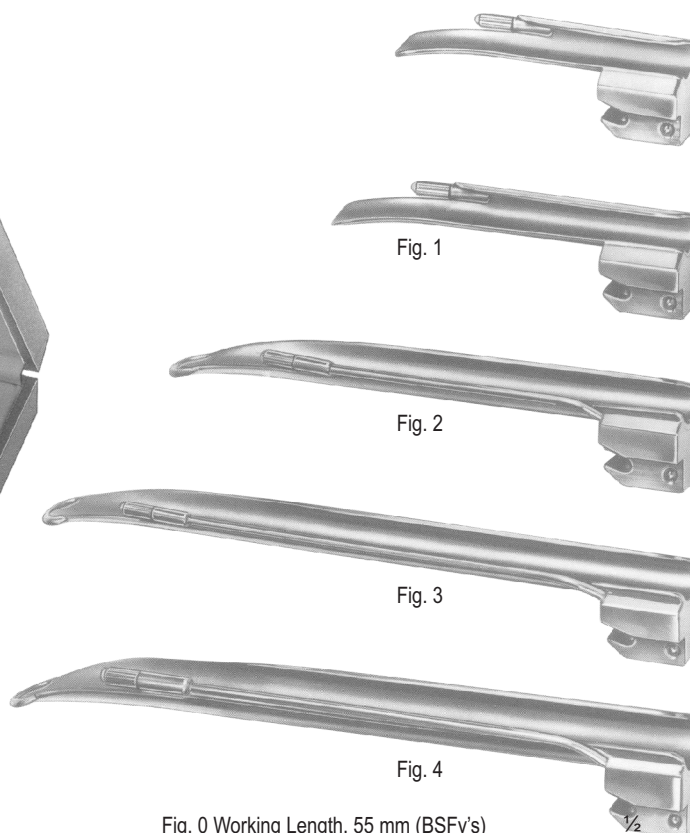

SS-01-141
 Diagnostic Set, Otoscope With Three Specula,
 Nasal Speculam, Lamp Holder, Two Laryngeal
 Mirrors, Tongue Blade Holder

1/3

SS-01-142
MILLER
Laryngoscope Set, Consists Of Battery Handle
(Without Battery) With Four Miller
Laryngoscope Blades

Fig. 0 Working Length, 55 mm (BSFy's)
Fig. 1 Working Length, 80 mm (Children's)
Fig. 2 Working Length, 130 mm (Adolescent's)
Fig. 3 Working Length, 170 mm (Women's)
Fig. 4 Working Length, 180 mm (Men's)