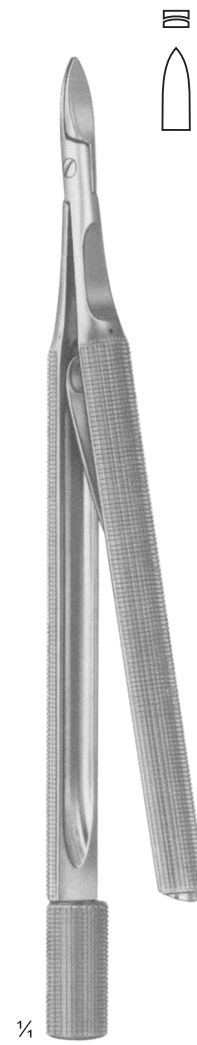

1/2

SS-01-102
DEJERINE
200 mm

1/2

SS-01-103
DEJERINE
With Needle
210 mm

1/2

SS-01-104
TAYLOR
195 mm

1/2

SS-01-105
BERLINER
200 mm

1/2

SS-01-106
BUCK
With Needle
And Brush
180 mm

1/2

SS-01-107
RABINER
With Needle
And Brush
255 mm

1/2

SS-01-108
ALY
190 mm

1/2

SS-01-109
WARTENBERG
Pinwheel For
Neurological
Examination
185 mm

SS-01-196
230 mm
Trigeminal
Knife

SS-01-197
FOWLER
200 mm
Tonsil Knife

SS-01-198
SFRAHAM
215 mm
Tonsil Knife

SS-01-199
BRUNINGS
215 mm
Tonsil Knife

SS-01-209
STANDARD
No. 4
Solid

SS-01-210
Double Handle
No. 4 + No. 3
Solid

SS-01-227 -
SS-01-229 VIRCHOW

SS-01-230
TROUTMAN-CHRIS
9 cm

SS-01-231
TROUTMAN-CHRIS
9 cm

SS-01-232
11 cm

SS-01-233
CASTROVIEJO
13 cm

SS-01-234
18.5 cm

HUMBY
SS-01-235

HUMBY
SS-01-235
32 cm