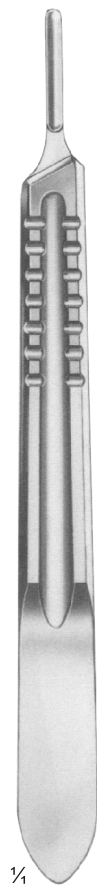

1/2

SS-01-102
DEJERINE
200 mm

1/2

SS-01-103
DEJERINE
With Needle
210 mm

1/2

SS-01-104
TAYLOR
195 mm

1/2

SS-01-105
BERLINER
200 mm

1/2

SS-01-106
BUCK
With Needle
And Brush
180 mm

1/2

SS-01-107
RABINER
With Needle
And Brush
255 mm

1/2

SS-01-108
ALY
190 mm

1/2

SS-01-109
WARTENBERG
Pinwheel For
Neurological
Examination
185 mm

SS-01-211
No. 4 L
Straight
Solid

SS-01-212
No. 4 L
Solid Angled

SS-01-213
COLLIN
No. 8
Hollow

SS-01-214
COLLIN
No. 9
Hollow

SS-01-215
Plastic

SS-01-216
STANDARD
No. 3
Solid

SS-01-217
No. 3
Solid

SS-01-218
No. 3
Solid

SS-01-219
No. 3 L
Straight
Solid

SS-01-220
No. 3 L
Angled
Solid

SS-01-221
No. 7
Solid

SS-01-222
No. 7 K
Solid

SS-01-223
Hollow-Round

SS-01-224
No. 3
Straight
Solid

SS-01-225
25.5 cm

SS-01-226
VIRCHOW