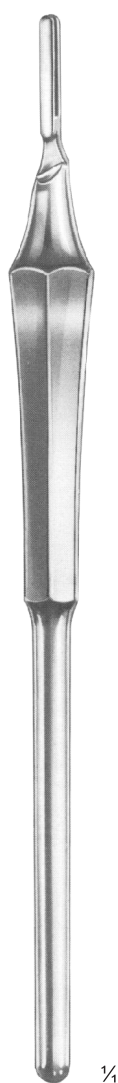

1/2

SS-01-102
DEJERINE
200 mm

1/2

SS-01-103
DEJERINE
With Needle
210 mm

1/2

SS-01-104
TAYLOR
195 mm

1/2

SS-01-105
BERLINER
200 mm

1/2

SS-01-106
BUCK
With Needle
And Brush
180 mm

1/2

SS-01-107
RABINER
With Needle
And Brush
255 mm

1/2

SS-01-108
ALY
190 mm

1/2

SS-01-109
WARTENBERG
Pinwheel For
Neurological
Examination
185 mm

1/2

TONGUE DEPRESSORS

SS-01-110
HARTMANN
150 mm

SS-01-111
TOBOLD
150 mm

SS-01-112
TOBOLD
160 mm

SS-01-113 -
SS-01-114
WIEDER

SS-01-113
15 cm
43 mm

SS-01-114
140 mm
36 mm

SS-01-219
No. 3 L
Straight
Solid

SS-01-220
No. 3 L
Angled
Solid

SS-01-221
No. 7
Solid

SS-01-222
No. 7 K
Solid

SS-01-223
Hollow-Round

SS-01-224
No. 3
Straight
Solid

SS-01-225
25.5 cm

SS-01-226
VIRCHOW