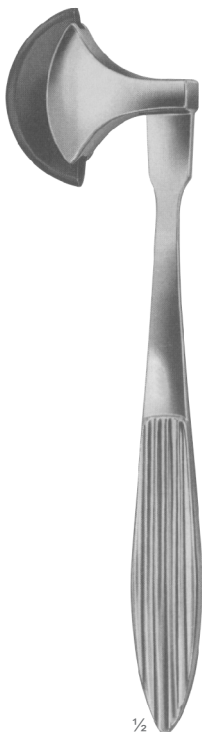

1/2

SS-01-102
DEJERINE
200 mm

1/2

SS-01-103
DEJERINE
With Needle
210 mm

1/2

SS-01-104
TAYLOR
195 mm

1/2

SS-01-105
BERLINER
200 mm

1/2

SS-01-106
BUCK
With Needle
And Brush
180 mm

1/2

SS-01-107
RABINER
With Needle
And Brush
255 mm

1/2

SS-01-108
ALY
190 mm

1/2

SS-01-109
WARTENBERG
Pinwheel For
Neurological
Examination
185 mm

1/2

TONGUE DEPRESSORS

SS-01-110
HARTMANN
150 mm

SS-01-111
TOBOLD
150 mm

SS-01-112
TOBOLD
160 mm

SS-01-113 -
SS-01-114
WIEDER

SS-01-113
15 cm
43 mm

SS-01-114
140 mm
36 mm