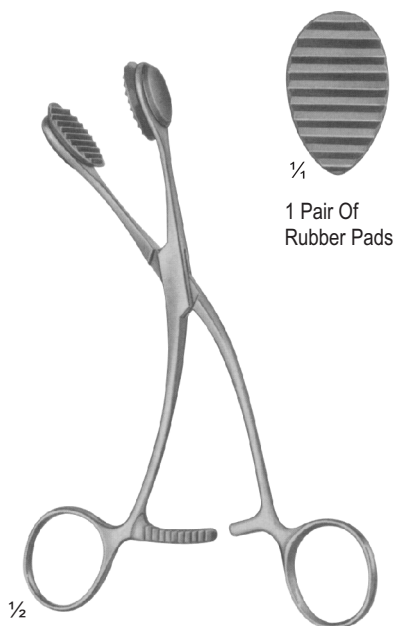

1/2

TONGUE DEPRESSORS

SS-01-110
HARTMANN
150 mm

SS-01-111
TOBOLD
150 mm

SS-01-112
TOBOLD
160 mm

SS-01-113 -
SS-01-114
WIEDER

SS-01-113
15 cm
43 mm

SS-01-114
140 mm
36 mm

SS-01-126
HEISTER
Mouth Gag
Size: 130 mm

SS-01-127
FERGUSON-ACKLAND
Mouth Gag
Size: 145 mm

SS-01-128 DENHARDT
Mouth Gag With Silicon
Inserts, Interchangeable
Size: 125 mm

SS-01-129
ROSER KONIG
Mouth Gag
Size: 160 mm,
185 mm

SS-01-130
YOUNG
165 mm

1 Pair Of
Rubber Pads

SS-01-131
COLLIN
160 mm, 170 mm

SS-01-132
HEYWOOD-SMITH
modif. 215 mm

SS-01-140
 Otoscope Set, Consists Of
 Battery Handle Without Batteries,
 3 Ear Specula, 1 Bulb In Velvet Lined Case