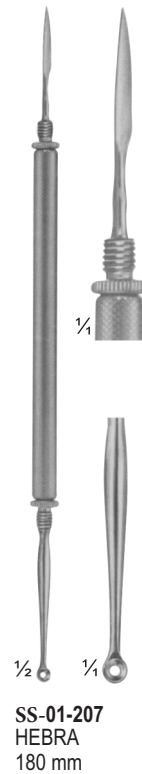

1/2

SS-01-102
DEJERINE
200 mm

1/2

SS-01-103
DEJERINE
With Needle
210 mm

1/2

SS-01-104
TAYLOR
195 mm

1/2

SS-01-105
BERLINER
200 mm

1/2

SS-01-106
BUCK
With Needle
And Brush
180 mm

1/2

SS-01-107
RABINER
With Needle
And Brush
255 mm

1/2

SS-01-108
ALY
190 mm

1/2

SS-01-109
WARTENBERG
Pinwheel For
Neurological
Examination
185 mm

SS-01-190
80 mm
Blade Length
Metal Handle

SS-01-191
195 mm
Blade Length
Metal Handle

SS-01-192
AYRE
235 mm
Cone Knife

SS-01-193
230 mm
Cone Knife

SS-01-194
SEGOND
270 mm
Myomatome

SS-01-195
OLIVECRONA
205 mm
Trigeminal
Knife

SS-01-196
230 mm
Trigeminal
Knife

SS-01-197
FOWLER
200 mm
Tonsil Knife

SS-01-198
SFRAHAM
215 mm
Tonsil Knife

SS-01-199
BRUNINGS
215 mm
Tonsil Knife

SS-01-209
STANDARD
No. 4
Solid

SS-01-210
Double Handle
No. 4 + No. 3
Solid