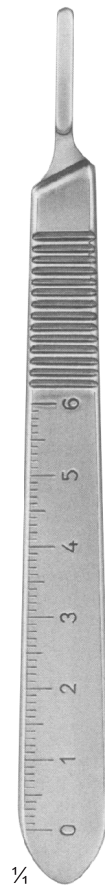

1/2

SS-01-102
DEJERINE
200 mm

1/2

SS-01-103
DEJERINE
With Needle
210 mm

1/2

SS-01-104
TAYLOR
195 mm

1/2

SS-01-105
BERLINER
200 mm

1/2

SS-01-106
BUCK
With Needle
And Brush
180 mm

1/2

SS-01-107
RABINER
With Needle
And Brush
255 mm

1/2

SS-01-108
ALY
190 mm

1/2

SS-01-109
WARTENBERG
Pinwheel For
Neurological
Examination
185 mm

SS-01-160
Fig. 1

SS-01-161
Fig. 2

SS-01-162
Fig. 3

SS-01-163
Fig. 4

SS-01-164
Fig. 5

1/4

SS-01-165
Fig. 6

SS-01-166
Fig. 7

SS-01-211
No. 4 L
Straight
Solid

SS-01-212
No. 4 L
Solid Angled

SS-01-213
COLLIN
No. 8
Hollow

SS-01-214
COLLIN
No. 9
Hollow

SS-01-215
Plastic

SS-01-216
STANDARD
No. 3
Solid

SS-01-217
No. 3
Solid

SS-01-218
No. 3
Solid