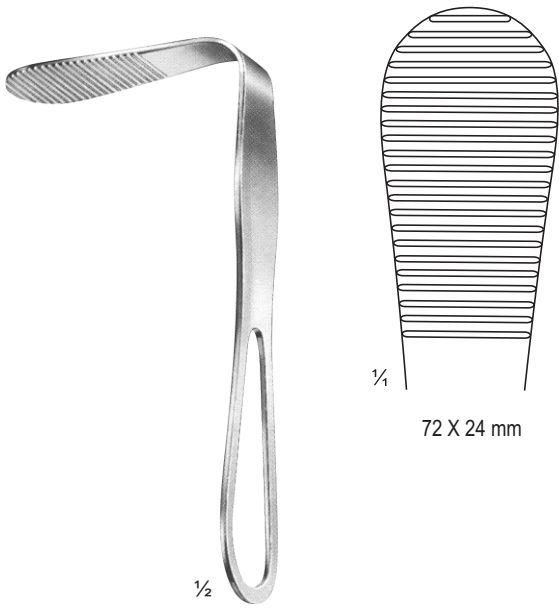

1/2

SS-01-102
DEJERINE
200 mm

1/2

SS-01-103
DEJERINE
With Needle
210 mm

1/2

SS-01-104
TAYLOR
195 mm

1/2

SS-01-105
BERLINER
200 mm

1/2

SS-01-106
BUCK
With Needle
And Brush
180 mm

1/2

SS-01-107
RABINER
With Needle
And Brush
255 mm

1/2

SS-01-108
ALY
190 mm

1/2

SS-01-109
WARTENBERG
Pinwheel For
Neurological
Examination
185 mm

1/2

TONGUE DEPRESSORS

SS-01-110
HARTMANN
150 mm

SS-01-111
TOBOLD
150 mm

SS-01-112
TOBOLD
160 mm

SS-01-113 -
SS-01-114
WIEDER

SS-01-113
15 cm
43 mm

SS-01-114
140 mm
36 mm