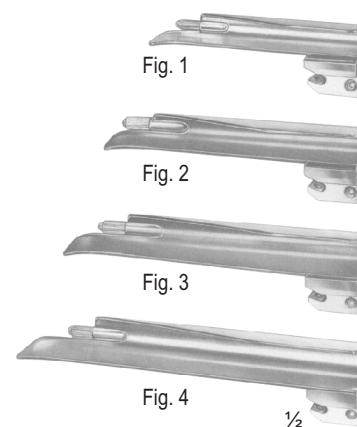

Fig. 0 Working Length, 55 mm (BSFy's)
Fig. 1 Working Length, 80 mm (Children's)
Fig. 2 Working Length, 130 mm (Adolescent's)
Fig. 3 Working Length, 170 mm (Women's)
Fig. 4 Working Length, 180 mm (Men's)

1/3

SS-01-143
GUEDEL-NEGUS
Laryngoscope Set, Consists Of Battery Handle
(Without Battery) With Four Miller
Laryngoscope Blades

Fig. 1 Working Length, 70 mm (Children's)
Fig. 2 Working Length, 90 mm (Adolescent's)
Fig. 3 Working Length, 110 mm (Women's)
Fig. 4 Working Length, 135 mm (Men's)

SS-01-144
McIntosh
Laryngoscope Set, Consists Of Battery Handle
(Without Battery) With Three McIntosh Blades,
Fig. 1, Fig. 2, Fig. 3

1/3

Fig. 0

Fig. 1

Fig. 2

Fig. 3

Fig. 4

1/2