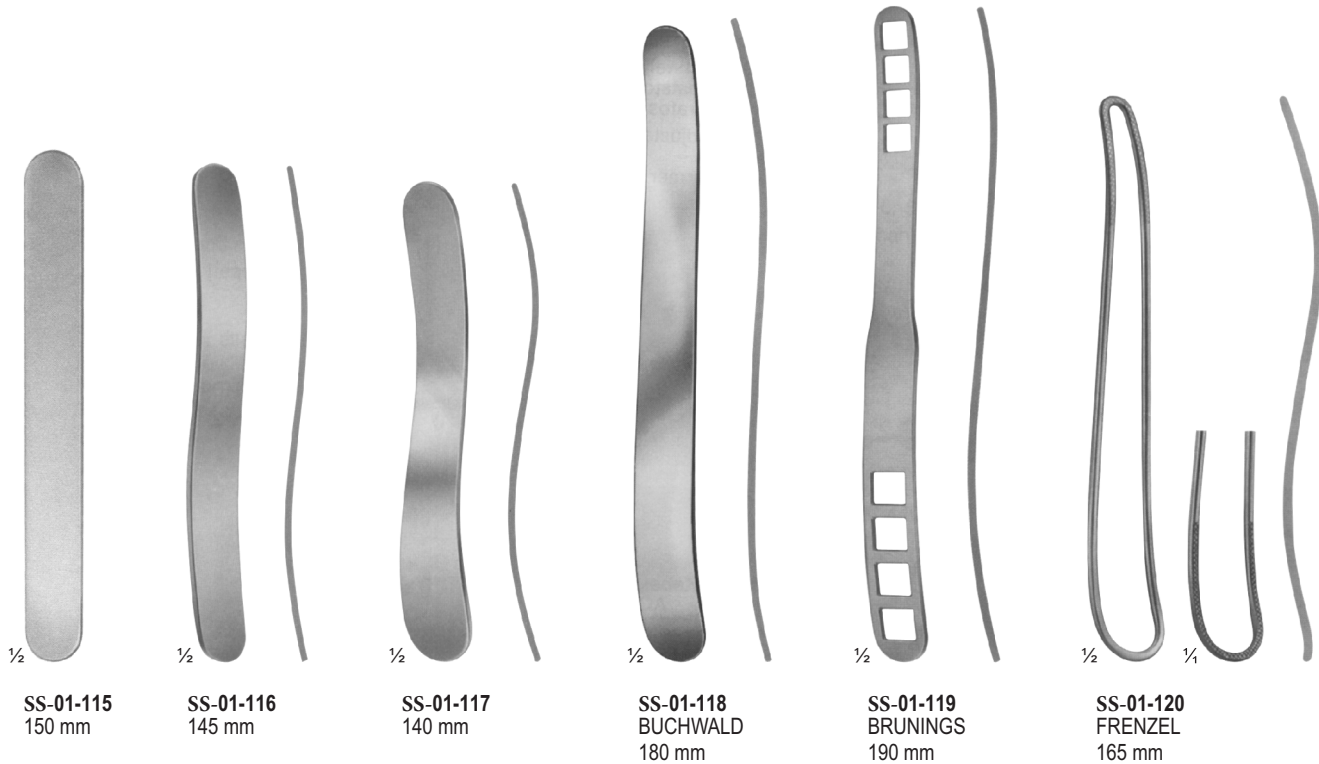

SS-01-126
HEISTER
Mouth Gag
Size: 130 mm

SS-01-127
FERGUSON-ACKLAND
Mouth Gag
Size: 145 mm

SS-01-128 DENHARDT
Mouth Gag With Silicon
Inserts, Interchangeable
Size: 125 mm

SS-01-129
ROSER KONIG
Mouth Gag
Size: 160 mm,
185 mm