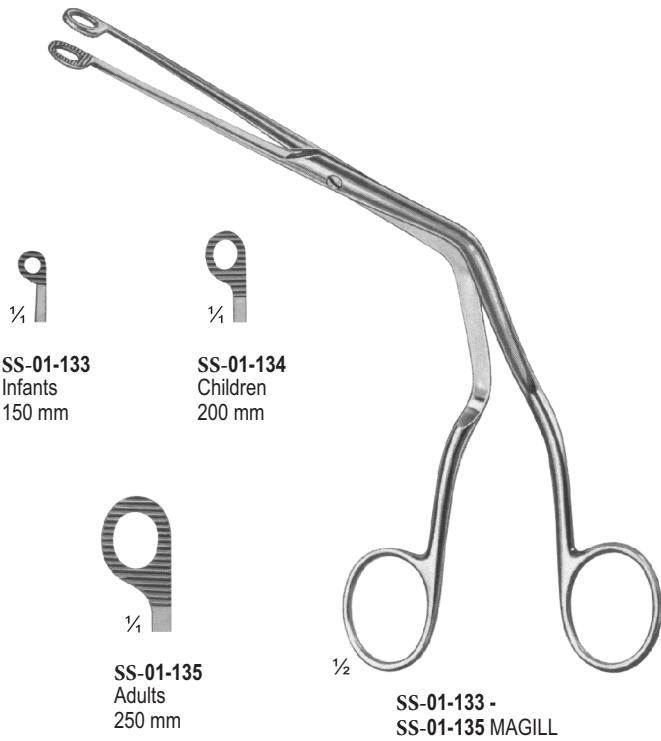

SS-01-130
YOUNG
165 mm

1 Pair Of
Rubber Pads

SS-01-131
COLLIN
160 mm, 170 mm

SS-01-132
HEYWOOD-SMITH
modif. 215 mm

SS-01-140
 Otoscope Set, Consists Of
 Battery Handle Without Batteries,
 3 Ear Specula, 1 Bulb In Velvet Lined Case

SS-01-141
 Diagnostic Set, Otoscope With Three Specula,
 Nasal Speculam, Lamp Holder, Two Laryngeal
 Mirrors, Tongue Blade Holder

1/3

SS-01-142
MILLER
Laryngoscope Set, Consists Of Battery Handle
(Without Battery) With Four Miller
Laryngoscope Blades