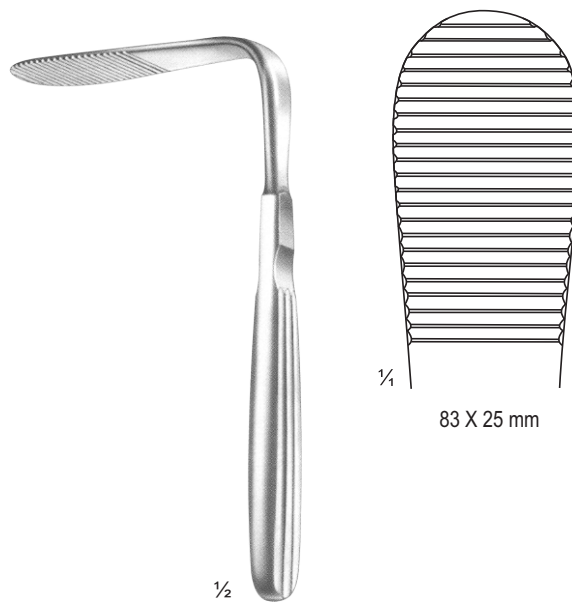

1/2

SS-01-102
DEJERINE
200 mm

1/2

SS-01-103
DEJERINE
With Needle
210 mm

1/2

SS-01-104
TAYLOR
195 mm

1/2

SS-01-105
BERLINER
200 mm

1/2

SS-01-106
BUCK
With Needle
And Brush
180 mm

1/2

SS-01-107
RABINER
With Needle
And Brush
255 mm

1/2

SS-01-108
ALY
190 mm

1/2

SS-01-109
WARTENBERG
Pinwheel For
Neurological
Examination
185 mm

1/2

TONGUE DEPRESSORS

SS-01-110
HARTMANN
150 mm

SS-01-111
TOBOLD
150 mm

SS-01-112
TOBOLD
160 mm

SS-01-113 -
SS-01-114
WIEDER

SS-01-113
15 cm
43 mm

SS-01-114
140 mm
36 mm