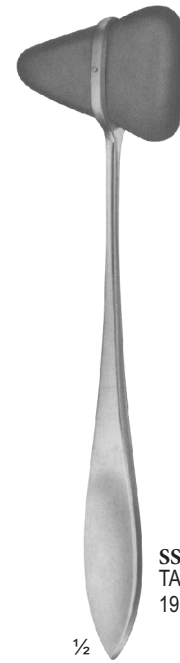

1/2

SS-01-102
DEJERINE
200 mm

1/2

SS-01-103
DEJERINE
With Needle
210 mm

1/2

SS-01-104
TAYLOR
195 mm

1/2

SS-01-105
BERLINER
200 mm

1/2

SS-01-106
BUCK
With Needle
And Brush
180 mm

1/2

SS-01-107
RABINER
With Needle
And Brush
255 mm

1/2

SS-01-108
ALY
190 mm

1/2

SS-01-109
WARTENBERG
Pinwheel For
Neurological
Examination
185 mm

1/2

TONGUE DEPRESSORS

SS-01-110
HARTMANN
150 mm

SS-01-111
TOBOLD
150 mm

SS-01-112
TOBOLD
160 mm

SS-01-113 -
SS-01-114
WIEDER

SS-01-113
15 cm
43 mm

SS-01-114
140 mm
36 mm