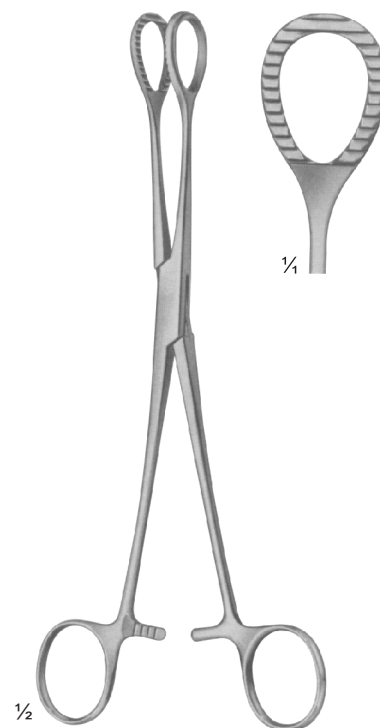

1/2

TONGUE DEPRESSORS

SS-01-110
HARTMANN
150 mm

SS-01-111
TOBOLD
150 mm

SS-01-112
TOBOLD
160 mm

SS-01-113 -
SS-01-114
WIEDER

SS-01-113
15 cm
43 mm

SS-01-114
140 mm
36 mm

SS-01-126
HEISTER
Mouth Gag
Size: 130 mm

SS-01-127
FERGUSON-ACKLAND
Mouth Gag
Size: 145 mm

SS-01-128 DENHARDT
Mouth Gag With Silicon
Inserts, Interchangeable
Size: 125 mm

SS-01-129
ROSER KONIG
Mouth Gag
Size: 160 mm,
185 mm

SS-01-130
YOUNG
165 mm

1 Pair Of
Rubber Pads

SS-01-131
COLLIN
160 mm, 170 mm

SS-01-132
HEYWOOD-SMITH
modif. 215 mm

SS-01-140
 Otoscope Set, Consists Of
 Battery Handle Without Batteries,
 3 Ear Specula, 1 Bulb In Velvet Lined Case