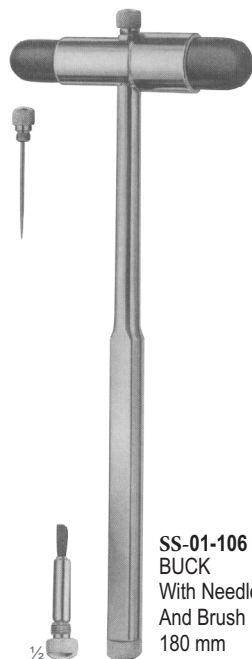

1/2

SS-01-102
DEJERINE
200 mm

1/2

SS-01-103
DEJERINE
With Needle
210 mm

1/2

SS-01-104
TAYLOR
195 mm

1/2

SS-01-105
BERLINER
200 mm

1/2

SS-01-106
BUCK
With Needle
And Brush
180 mm

1/2

SS-01-107
RABINER
With Needle
And Brush
255 mm

1/2

SS-01-108
ALY
190 mm

1/2

SS-01-109
WARTENBERG
Pinwheel For
Neurological
Examination
185 mm

1/2

TONGUE DEPRESSORS

SS-01-110
HARTMANN
150 mm

SS-01-111
TOBOLD
150 mm

SS-01-112
TOBOLD
160 mm

SS-01-113 -
SS-01-114
WIEDER

SS-01-113
15 cm
43 mm

SS-01-114
140 mm
36 mm