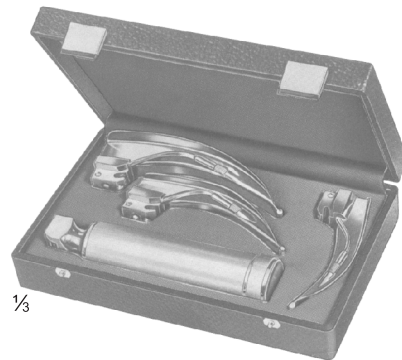

1/3

SS-01-143
GUEDEL-NEGUS
Laryngoscope Set, Consists Of Battery Handle
(Without Battery) With Four Miller
Laryngoscope Blades

Fig. 1 Working Length, 70 mm (Children's)
Fig. 2 Working Length, 90 mm (Adolescent's)
Fig. 3 Working Length, 110 mm (Women's)
Fig. 4 Working Length, 135 mm (Men's)

SS-01-144
McIntosh
Laryngoscope Set, Consists Of Battery Handle
(Without Battery) With Three McIntosh Blades,
Fig. 1, Fig. 2, Fig. 3

1/3

Fig. 0

Fig. 1

Fig. 2

Fig. 3

Fig. 4

1/2