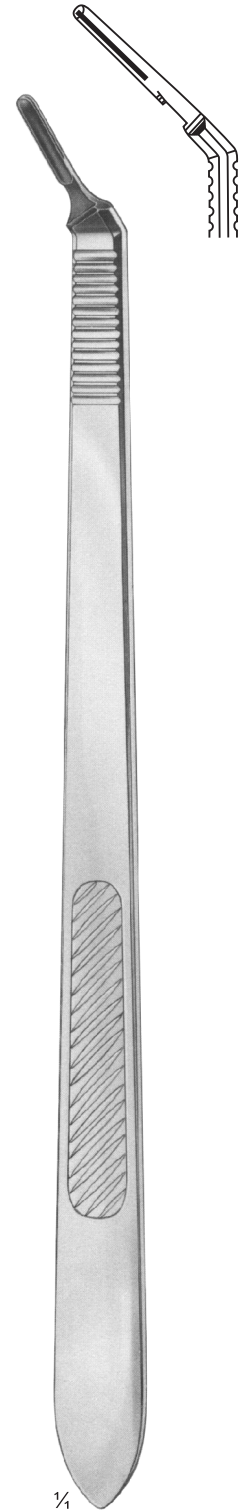

SS-01-220
No. 3 L
Angled
Solid