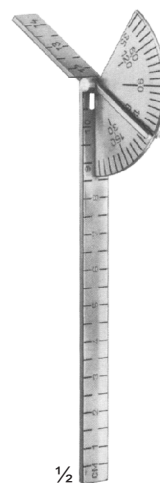

1/2

SS-01-102
DEJERINE
200 mm

1/2

SS-01-103
DEJERINE
With Needle
210 mm

1/2

SS-01-104
TAYLOR
195 mm

1/2

SS-01-105
BERLINER
200 mm

- Fig. 1 Working Length, 70 mm (Children's)
- Fig. 2 Working Length, 90 mm (Adolescent's)
- Fig. 3 Working Length, 110 mm (Women's)
- Fig. 4 Working Length, 135 mm (Men's)

1/2

SS-01-148
Fiber Optic
Battery Handle

1/2

SS-01-149
Fiber Optic
Battery Handle

1/4

SS-01-150
Replacement Lamp
(Krypton) 2.5 V

1/4

SS-01-151
Replacement Lamp
(Halogen) 2.5 V

SS-01-152
Boley

Metal: SS-01-153
Wax : SS-01-154
Double Side Marking
Iwanson

SS-01-155
CAROLL
140 mm

SS-01-156
TOWNLEY
100 mm

SS-01-157
BERTILLON
Caliper For Measuring The Head
320 mm

SS-01-158
CASTROVIEJO
Caliper

SS-01-159
MOLTGEN
Goniometer

1/2

SS-01-160 -
SS-01-169 Fig. 1 - 10

1/4