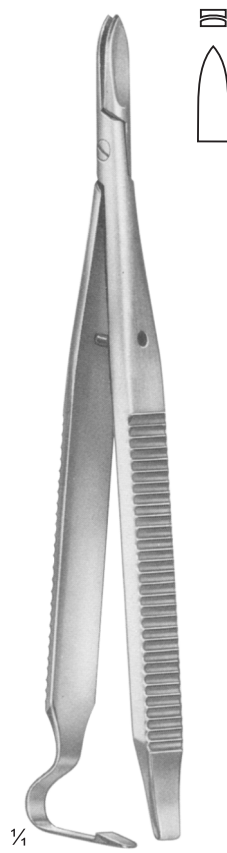

SS-01-196
230 mm
Trigeminal
Knife

SS-01-197
FOWLER
200 mm
Tonsil Knife

SS-01-198
SFRAHAM
215 mm
Tonsil Knife

SS-01-199
BRUNINGS
215 mm
Tonsil Knife

SS-01-209
STANDARD
No. 4
Solid

SS-01-210
Double Handle
No. 4 + No. 3
Solid

SS-01-219
No. 3 L
Straight
Solid

SS-01-220
No. 3 L
Angled
Solid

SS-01-221
No. 7
Solid

SS-01-222
No. 7 K
Solid

SS-01-223
Hollow-Round

SS-01-224
No. 3
Straight
Solid

SS-01-225
25.5 cm

SS-01-226
VIRCHOW

SS-01-227 -
SS-01-229 VIRCHOW

SS-01-230
TROUTMAN-CHRIS
9 cm

SS-01-231
TROUTMAN-CHRIS
9 cm

SS-01-232
11 cm

SS-01-233
CASTROVIEJO
13 cm

SS-01-234
18.5 cm

HUMBY
SS-01-235

HUMBY
SS-01-235
32 cm

SCHINK
SS-01-236

SS-01-236
SCHINK
30 cm

SS-01-237
SILVER
19.5 cm

SS-138
PARKER

SS-139

9.5 cm

11 cm

SS-140
COBBETT