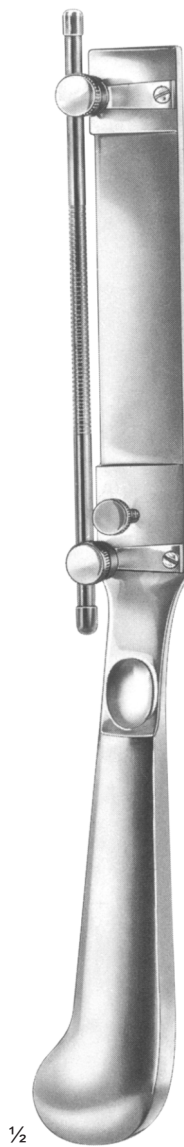

1/2

SS-01-102
DEJERINE
200 mm

1/2

SS-01-103
DEJERINE
With Needle
210 mm

1/2

SS-01-104
TAYLOR
195 mm

1/2

SS-01-105
BERLINER
200 mm

1/2

SS-01-106
BUCK
With Needle
And Brush
180 mm

1/2

SS-01-107
RABINER
With Needle
And Brush
255 mm

1/2

SS-01-108
ALY
190 mm

1/2

SS-01-109
WARTENBERG
Pinwheel For
Neurological
Examination
185 mm

SS-01-160
Fig. 1

SS-01-161
Fig. 2

SS-01-162
Fig. 3

SS-01-163
Fig. 4

SS-01-164
Fig. 5

1/4

SS-01-165
Fig. 6

SS-01-166
Fig. 7

SS-01-227 -
SS-01-229 VIRCHOW

SS-01-230
TROUTMAN-CHRIS
9 cm

SS-01-231
TROUTMAN-CHRIS
9 cm

SS-01-232
11 cm

SS-01-233
CASTROVIEJO
13 cm

SS-01-234
18.5 cm

HUMBY
SS-01-235

HUMBY
SS-01-235
32 cm