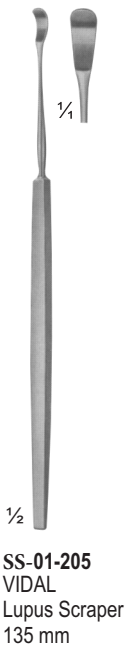

1/2

SS-01-106
BUCK
With Needle
And Brush
180 mm

1/2

SS-01-107
RABINER
With Needle
And Brush
255 mm

1/2

SS-01-108
ALY
190 mm

1/2

SS-01-109
WARTENBERG
Pinwheel For
Neurological
Examination
185 mm

SS-01-160
Fig. 1

SS-01-161
Fig. 2

SS-01-162
Fig. 3

SS-01-163
Fig. 4

SS-01-164
Fig. 5

1/4

SS-01-165
Fig. 6

SS-01-166
Fig. 7

SS-01-190
80 mm
Blade Length
Metal Handle

SS-01-191
195 mm
Blade Length
Metal Handle

SS-01-192
AYRE
235 mm
Cone Knife

SS-01-193
230 mm
Cone Knife

SS-01-194
SEGOND
270 mm
Myomatome

SS-01-195
OLIVECRONA
205 mm
Trigeminal
Knife

SS-01-196
230 mm
Trigeminal
Knife

SS-01-197
FOWLER
200 mm
Tonsil Knife

SS-01-198
SFRAHAM
215 mm
Tonsil Knife

SS-01-199
BRUNINGS
215 mm
Tonsil Knife

SS-01-209
STANDARD
No. 4
Solid

SS-01-210
Double Handle
No. 4 + No. 3
Solid