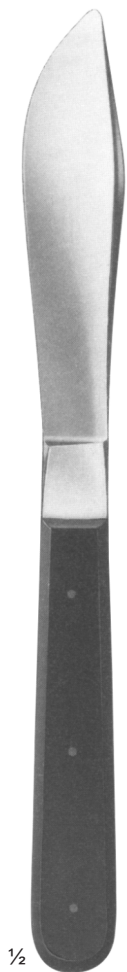

1/2

SS-01-102
DEJERINE
200 mm

1/2

SS-01-103
DEJERINE
With Needle
210 mm

1/2

SS-01-104
TAYLOR
195 mm

1/2

SS-01-105
BERLINER
200 mm

1/2

SS-01-106
BUCK
With Needle
And Brush
180 mm

1/2

SS-01-107
RABINER
With Needle
And Brush
255 mm

1/2

SS-01-108
ALY
190 mm

1/2

SS-01-109
WARTENBERG
Pinwheel For
Neurological
Examination
185 mm

SS-01-160
Fig. 1

SS-01-161
Fig. 2

SS-01-162
Fig. 3

SS-01-163
Fig. 4

SS-01-164
Fig. 5

1/4

SS-01-165
Fig. 6

SS-01-166
Fig. 7

SS-01-219
No. 3 L
Straight
Solid

SS-01-220
No. 3 L
Angled
Solid

SS-01-221
No. 7
Solid

SS-01-222
No. 7 K
Solid

SS-01-223
Hollow-Round

SS-01-224
No. 3
Straight
Solid

SS-01-225
25.5 cm

SS-01-226
VIRCHOW