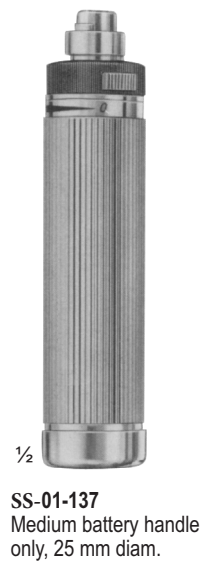

SS-01-130
YOUNG
165 mm

1 Pair Of
Rubber Pads

SS-01-131
COLLIN
160 mm, 170 mm

SS-01-132
HEYWOOD-SMITH
modif. 215 mm

SS-01-140
 Otoscope Set, Consists Of
 Battery Handle Without Batteries,
 3 Ear Specula, 1 Bulb In Velvet Lined Case