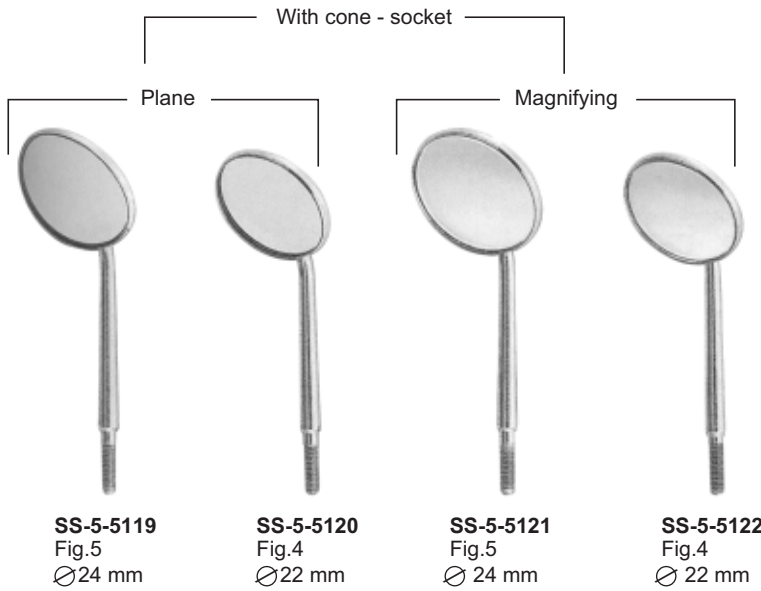

SWISONS

DENTAL

- Handles For Mouth Mirrors
- Mouth Mirrors

SS-5-5112

SS-5-5113

SS-5-5114

SS-5-5115

SS-5-5116

SS-5-5117
Parallelometer
mouth mirror

SS-5-5118
Parallelometer
mouth mirror
+ handle
code 2101

SS-5-5119
Fig.5
Ø24 mm

SS-5-5120
Fig.4
Ø22 mm

SS-5-5121
Fig.5
Ø 24 mm

SS-5-5122
Fig.4
Ø 22 mm

SS-5-5123
Cone - socket