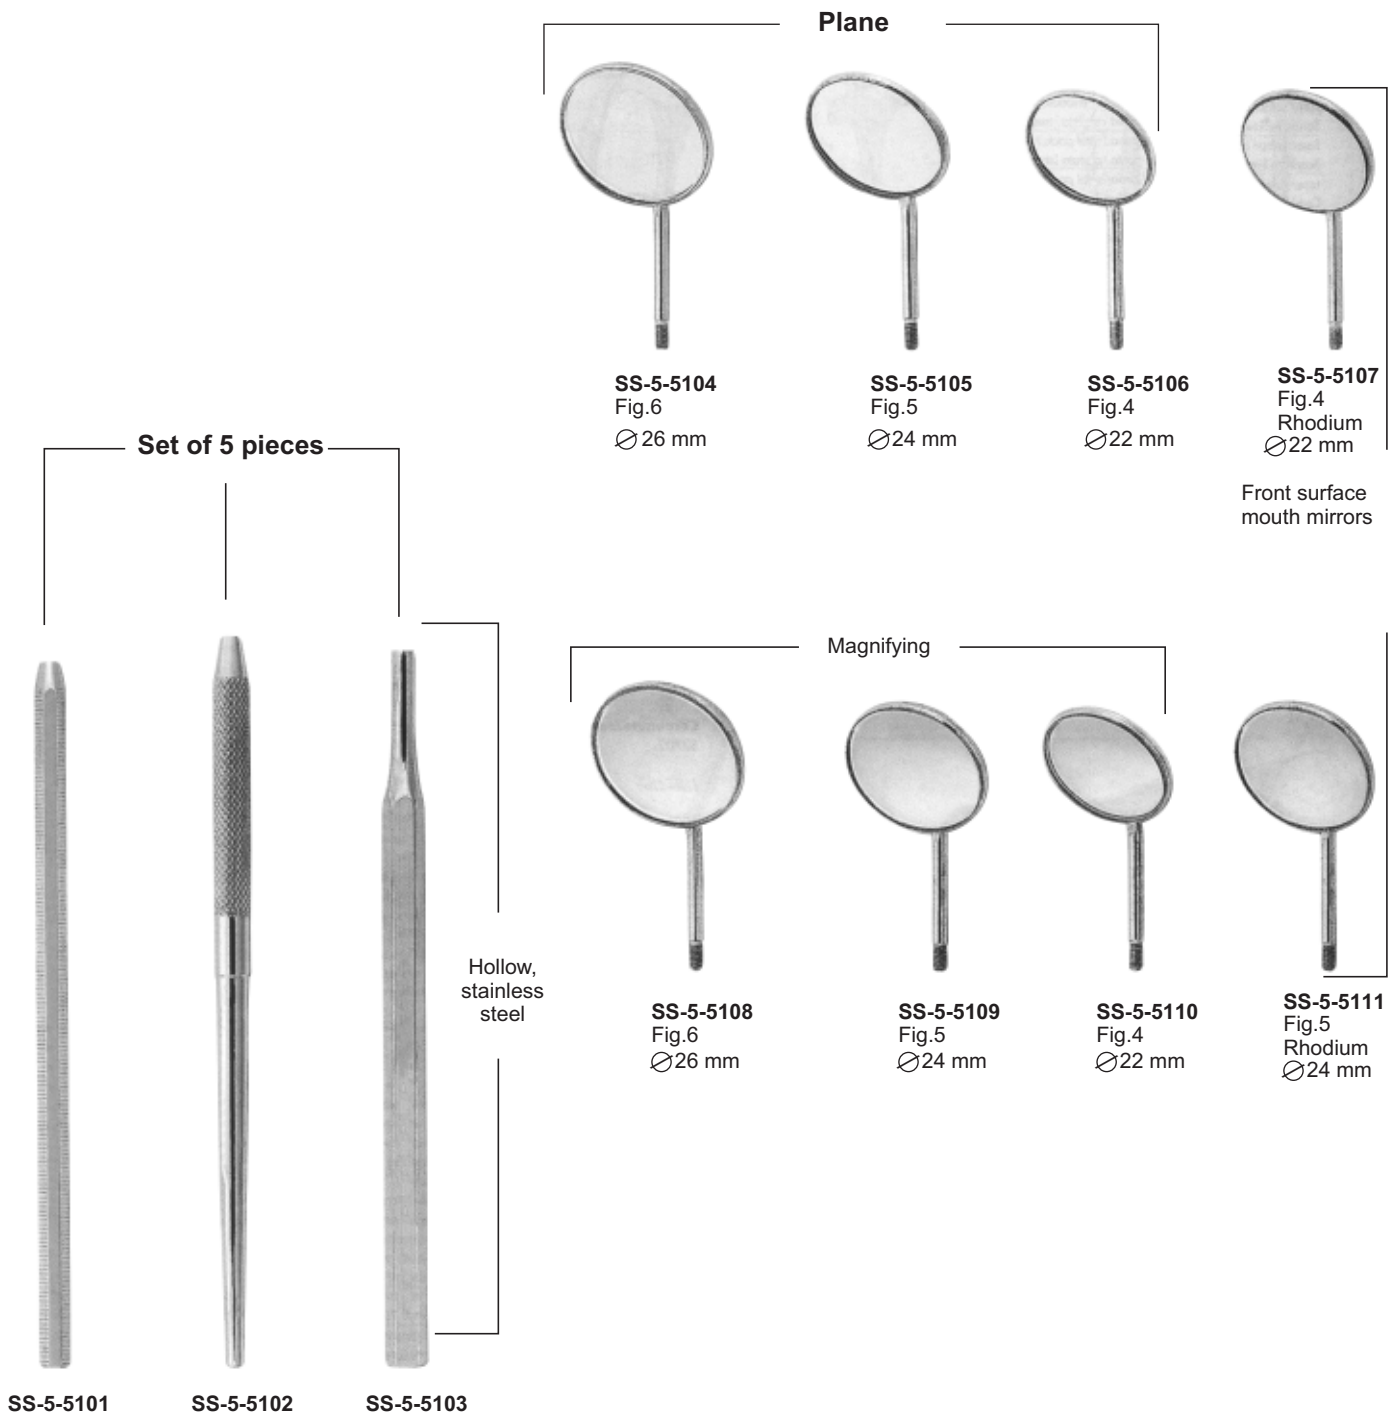

SWISONS

DENTAL

- Handles For Mouth Mirrors
- Mouth Mirrors

SS-5-5112

SS-5-5113

SS-5-5114

SS-5-5115

SS-5-5116

SS-5-5117
Parallelometer
mouth mirror

SS-5-5118
Parallelometer
mouth mirror
+ handle
code 2101

SS-5-5119
Fig.5
Ø24 mm

SS-5-5120
Fig.4
Ø22 mm

SS-5-5121
Fig.5
Ø 24 mm

SS-5-5122
Fig.4
Ø 22 mm

SS-5-5123
Cone - socket