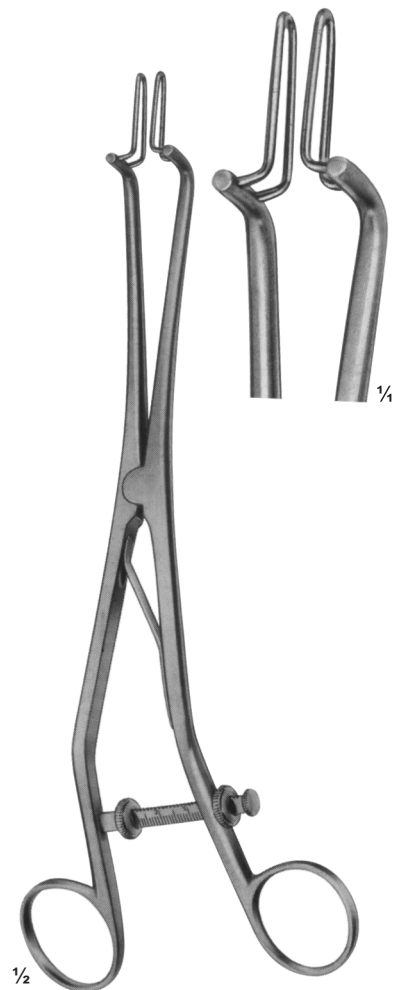

SS-15-101	1	mm	SS-15-123	23	mm
SS-15-102	2	mm	SS-15-124	24	mm
SS-15-103	3	mm	SS-15-125	25	mm
SS-15-104	4	mm	SS-15-126	26	mm
SS-15-105	5	mm	SS-15-127	1	1/2mm
SS-15-106	6	mm	SS-15-128	2	1/2mm
SS-15-107	7	mm	SS-15-129	3	1/2mm
SS-15-108	8	mm	SS-15-130	4	1/2mm
SS-15-109	9	mm	SS-15-131	5	1/2mm
SS-15-110	10	mm	SS-15-132	6	1/2mm
SS-15-111	11	mm	SS-15-133	7	1/2mm
SS-15-112	12	mm	SS-15-134	8	1/2mm
SS-15-113	13	mm	SS-15-135	9	1/2mm
SS-15-114	14	mm	SS-15-136	10	1/2mm
SS-15-115	15	mm	SS-15-137	11	1/2mm
SS-15-116	16	mm	SS-15-138	12	1/2mm
SS-15-117	17	mm	SS-15-139	13	1/2mm
SS-15-118	18	mm	SS-15-140	14	1/2mm
SS-15-119	19	mm	SS-15-141	15	1/2mm
SS-15-120	20	mm	SS-15-142	16	1/2mm
SS-15-121	21	mm	SS-15-143	17	1/2mm
SS-15-122	22	mm			

SS-15-144 -
SS-15-152 HEGAR
205 mm

SS-15-144	1+ 2	mm
SS-15-145	3+ 4	mm
SS-15-146	5+ 6	mm
SS-15-147	7+ 8	mm
SS-15-148	9+10	mm
SS-15-149	11+12	mm
SS-15-150	13+14	mm
SS-15-151	15+16	mm
SS-15-152	17+18	mm

SS-15-153
HEGAR
Uterine dilator set, in canvas
roll with 8 dilators.

SS-15-154
HEGAR
Dilator set consisting of:
14 Dilators,
1 Rack for dilators (4 - 12 mm)
1 Rack for Dilators (13 - 17 mm)
1 Metal case only,
with hinged lid, stainless 200 X 100 X 35 mm

SS-15-155
HEGAR
Dilator set consisting of:
26 Dilators,
1 Rack for dilators (1 - 17 mm)
1 Rack for Dilators (18 - 26 mm)
1 Metal case only,
with hinged lid, aluminium 330 X 220 X 80 mm

SS-15-156
KOGAN
Endospecula for cervix
and urethra, without ratchet
240 mm

SS-15-157
KOGAN
Endospecula for cervix
and urethra, with
scale-ratchet and fixing screws
240 mm

SS-15-158
MAYO
biegsam malleable
330 mm