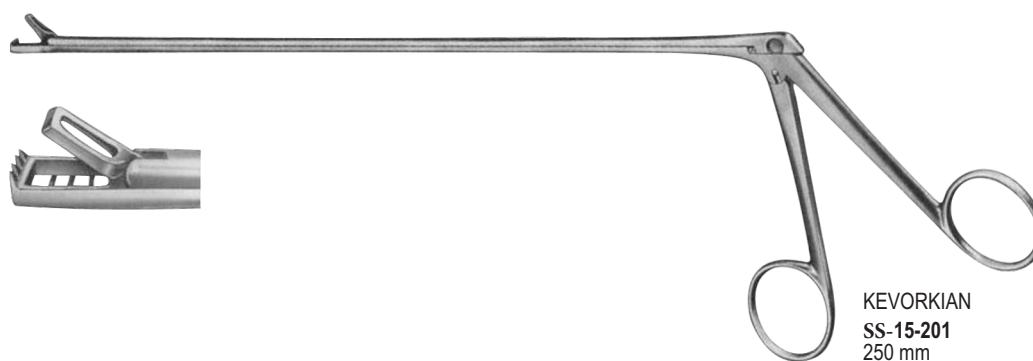

SS-15-188
 Uterine
 Secretion scoop
 270 mm

SS-15-189
NOVAK-SCHOECKAERT
 Endometrial biopsy
 curette
 240 mm

SS-15-190
RANDALL
 Endometrial biopsy
 curette
 240 mm

SS-15-197 - SS-15-199 SEIDL
DBP 1/2 Biopsy portio,
forceps, bayonet shaped for
vagina and vulva 240 mm

WINTER
 SS-15-205 -
 SS-15-206 SS-15-205
 230 mm straight
 SS-15-206 230 mm
 curved

TISCHLER
 SS-15-207 -
 SS-15-209 230 mm

TISCHLER
 SS-15-207

TISCHLER-MINI
 SS-15-208

KEVORKIAN-PACIFIC
 SS-15-209

TISCHLER (Baggish)
 SS-15-210