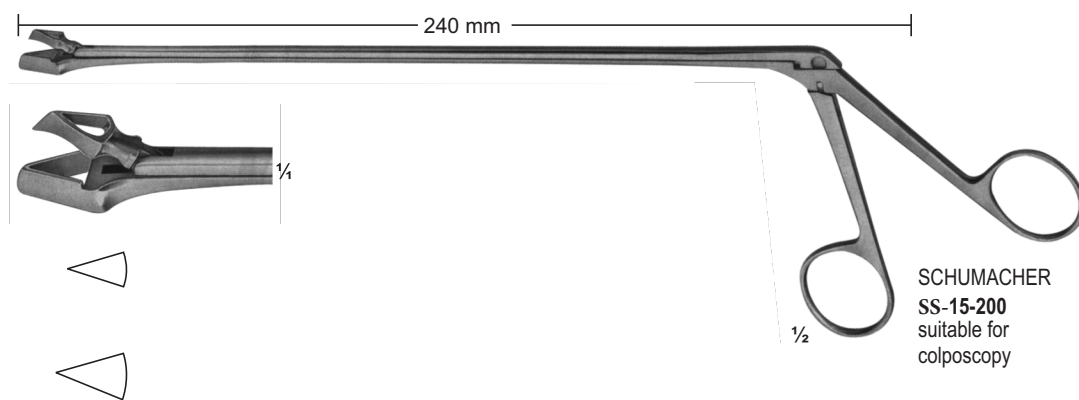

SS-15-188
 Uterine
 Secretion scoop
 270 mm

SS-15-189
NOVAK-SCHOECKAERT
 Endometrial biopsy
 curette
 240 mm

SS-15-190
RANDALL
 Endometrial biopsy
 curette
 240 mm

SS-15-197 - SS-15-199 SEIDL
DBP 1/2 Biopsy portio,
forceps, bayonet shaped for
vagina and vulva 240 mm