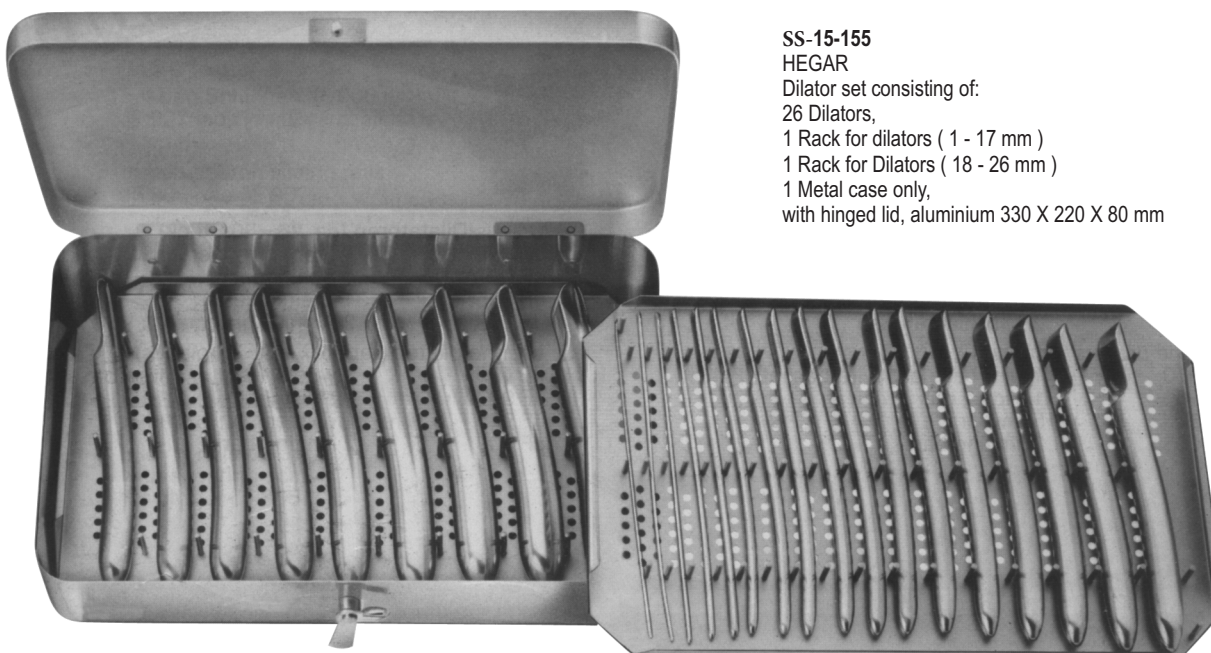

SS-15-144 -
SS-15-152 HEGAR
205 mm

SS-15-144	1+ 2	mm
SS-15-145	3+ 4	mm
SS-15-146	5+ 6	mm
SS-15-147	7+ 8	mm
SS-15-148	9+10	mm
SS-15-149	11+12	mm
SS-15-150	13+14	mm
SS-15-151	15+16	mm
SS-15-152	17+18	mm

SS-15-153
HEGAR
Uterine dilator set, in canvas
roll with 8 dilators.

SS-15-154
HEGAR
Dilator set consisting of:
14 Dilators,
1 Rack for dilators (4 - 12 mm)
1 Rack for Dilators (13 - 17 mm)
1 Metal case only,
with hinged lid, stainless 200 X 100 X 35 mm

SS-15-155
HEGAR
Dilator set consisting of:
26 Dilators,
1 Rack for dilators (1 - 17 mm)
1 Rack for Dilators (18 - 26 mm)
1 Metal case only,
with hinged lid, aluminium 330 X 220 X 80 mm

SS-15-156
KOGAN
Endospecula for cervix
and urethra, without ratchet
240 mm

SS-15-157
KOGAN
Endospecula for cervix
and urethra, with
scale-ratchet and fixing screws
240 mm

SS-15-158
MAYO
biegsam malleable
330 mm