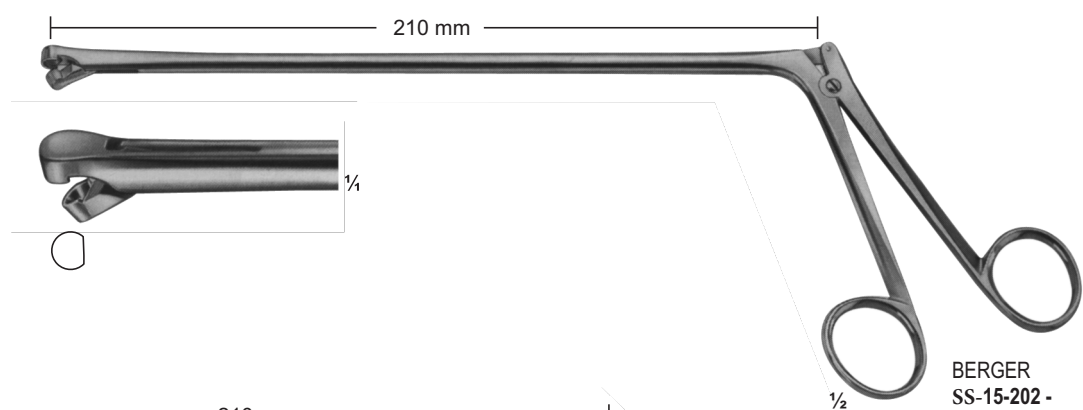

SS-15-188
 Uterine
 Secretion scoop
 270 mm

SS-15-189
NOVAK-SCHOECKAERT
 Endometrial biopsy
 curette
 240 mm

SS-15-190
RANDALL
 Endometrial biopsy
 curette
 240 mm

SS-15-197 - SS-15-199 SEIDL
DBP 1/2 Biopsy portio,
forceps, bayonet shaped for
vagina and vulva 240 mm

WINTER
 SS-15-205 -
 SS-15-206 SS-15-205
 230 mm straight
 SS-15-206 230 mm
 curved

TISCHLER
 SS-15-207 -
 SS-15-209 230 mm

TISCHLER
 SS-15-207

TISCHLER-MINI
 SS-15-208

KEVORKIAN-PACIFIC
 SS-15-209

TISCHLER (Baggish)
 SS-15-210