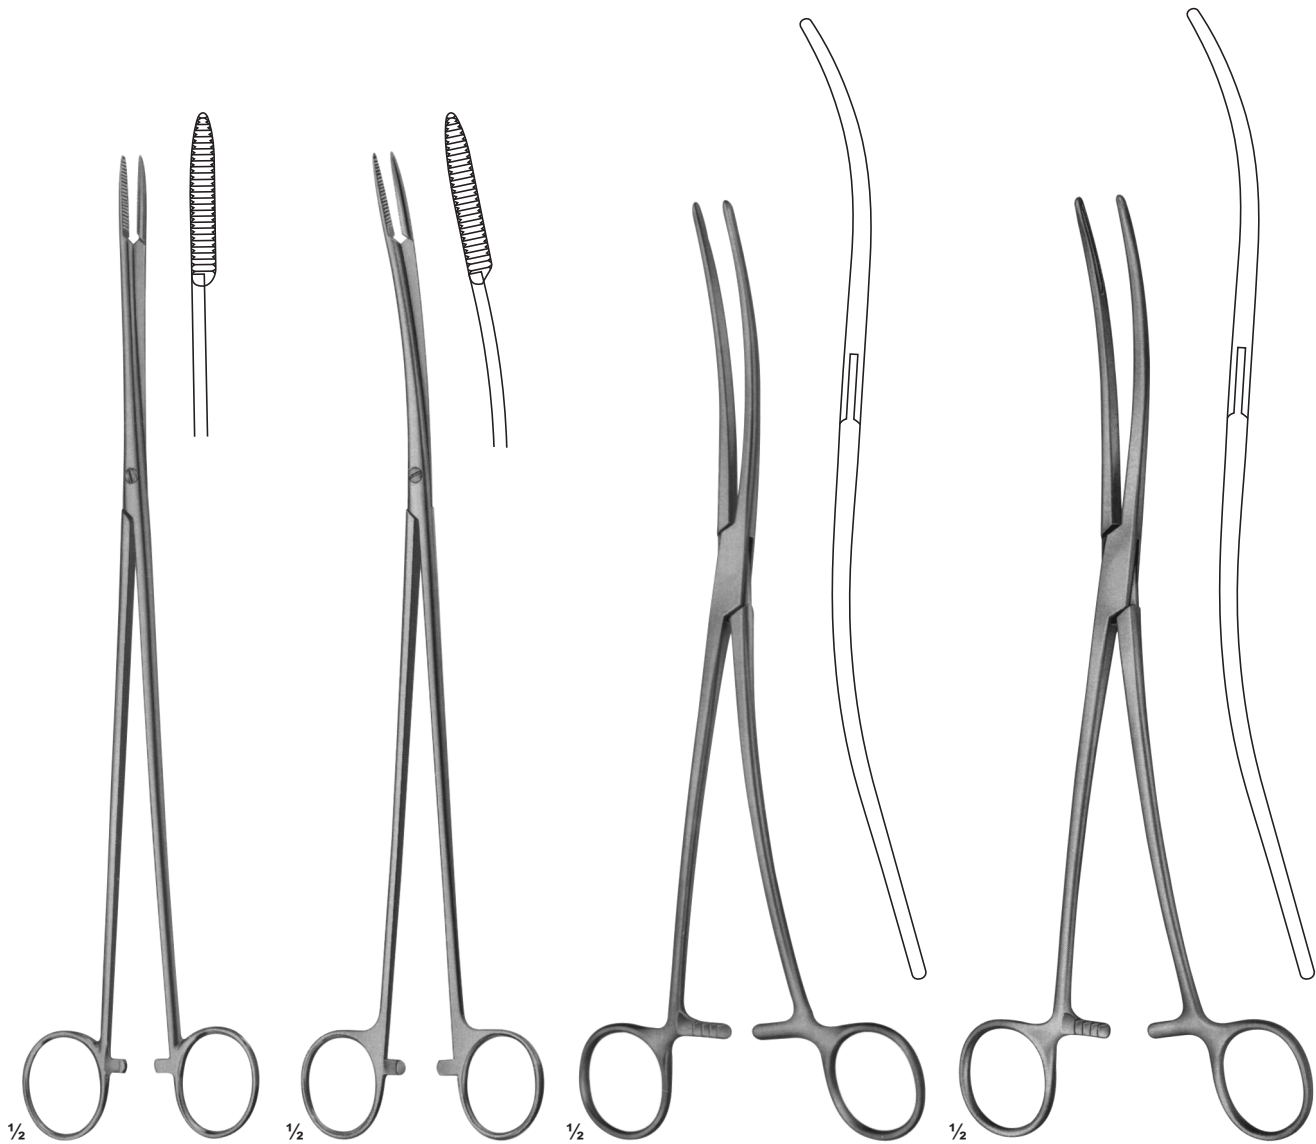

SS-15-156
KOGAN
Endospecula for cervix
and urethra, without ratchet
240 mm

SS-15-157
KOGAN
Endospecula for cervix
and urethra, with
scale-ratchet and fixing screws
240 mm

SS-15-158
MAYO
biegsam malleable
330 mm

SS-15-159
SIMS
biegsam malleable
330 mm

SS-15-160
MARTIN
330 mm

SS-15-161
SIMPSON
malleable
silver-plated
290 mm

SS-15-162
BRAUN
Uterine
depressor
270 mm

SS-15-163
Cotton
applicator
270 mm

SS-15-164
PELKMANN
260 mm