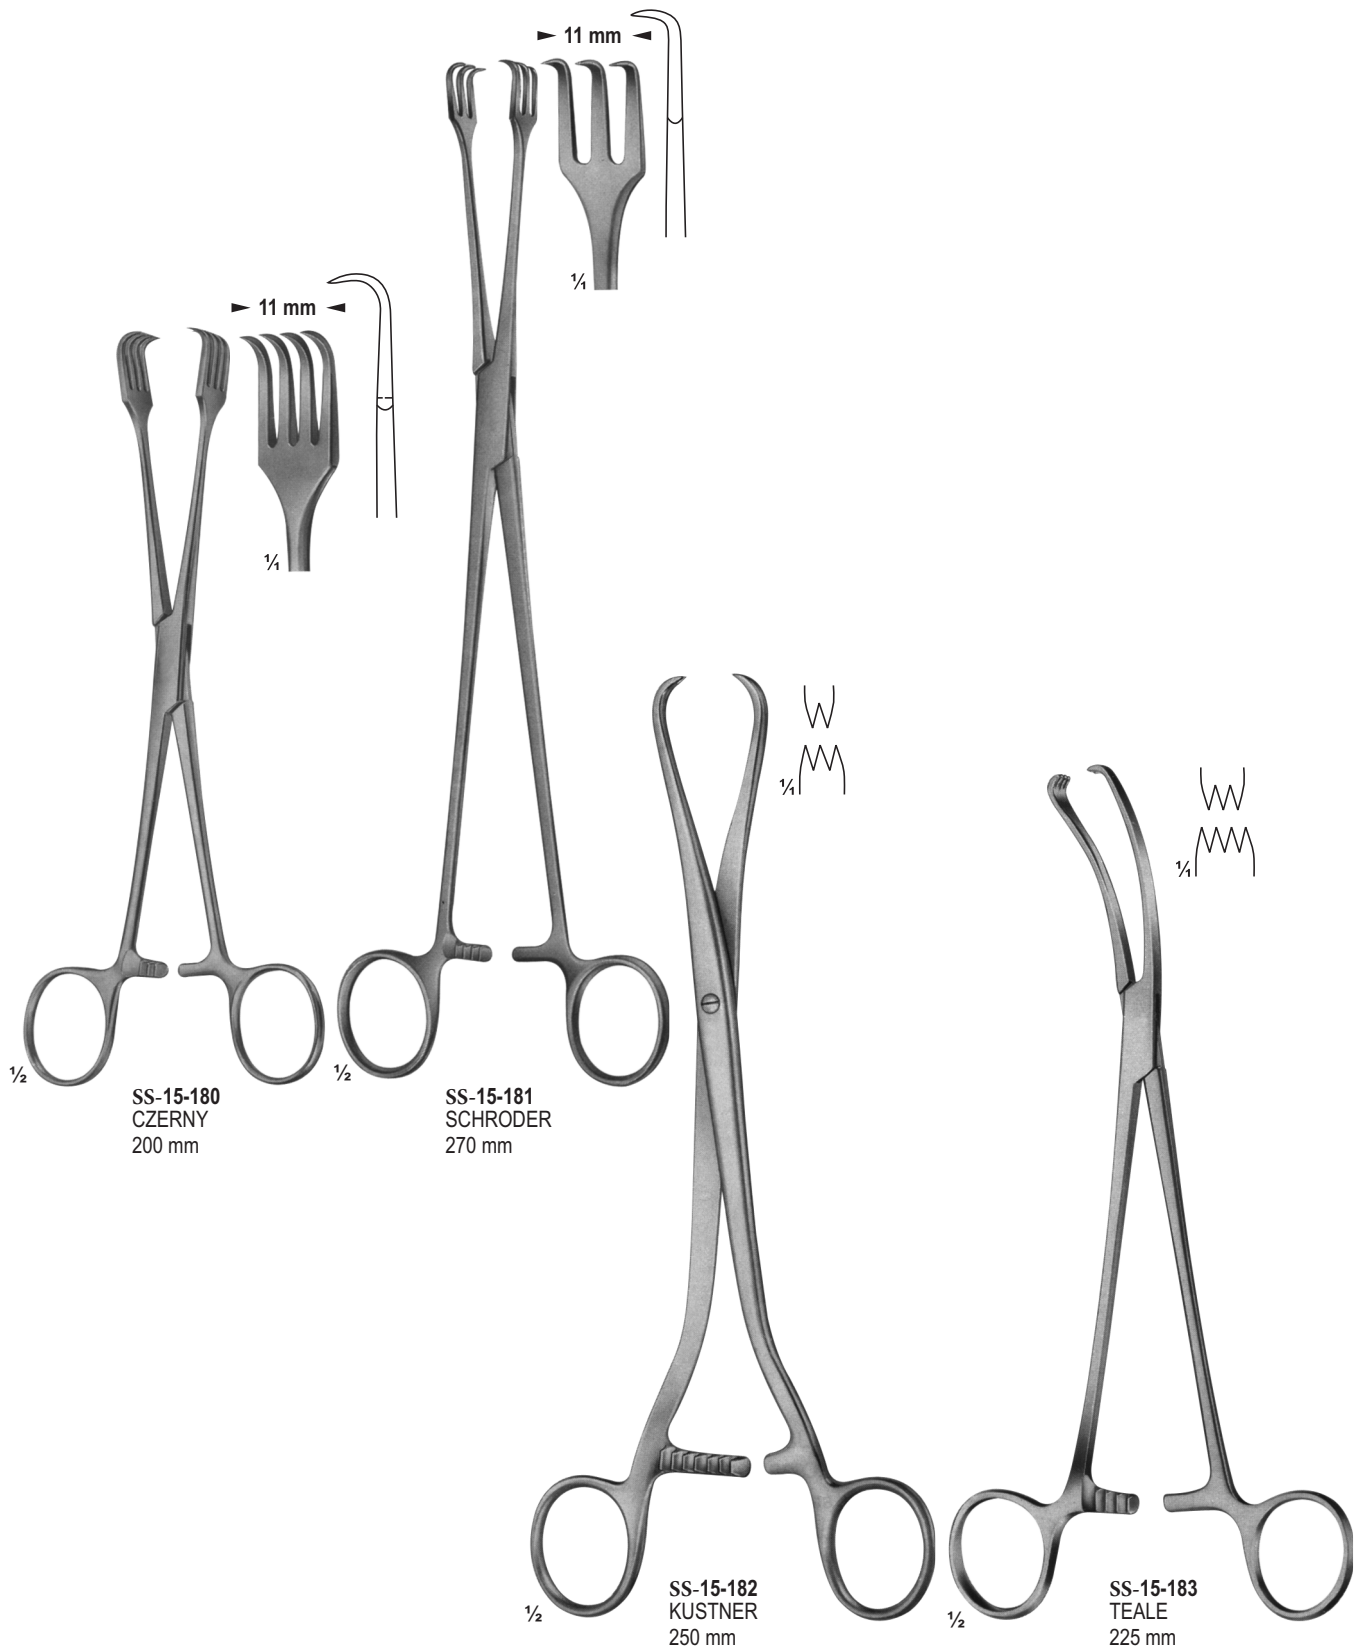

1/4

SS-15-171
BRAUN
slender type
250 mm

SS-15-172
SCHRODER
250 mm

SS-15-173
POZZI
heavy type
255 mm

SS-15-184
SOMER
235 mm

SS-15-185
STRASSMANN
260 mm

SS-15-186
JACOBS
8.5 mm

SS-15-187
ASCH
 Uterine
 Secretion scoop
 200 mm

SS-15-188
 Uterine
 Secretion scoop
 270 mm

SS-15-189
NOVAK-SCHOECKAERT
 Endometrial biopsy
 curette
 240 mm

SS-15-190
RANDALL
 Endometrial biopsy
 curette
 240 mm

SS-15-197 - SS-15-199 SEIDL
DBP 1/2 Biopsy portio,
forceps, bayonet shaped for
vagina and vulva 240 mm