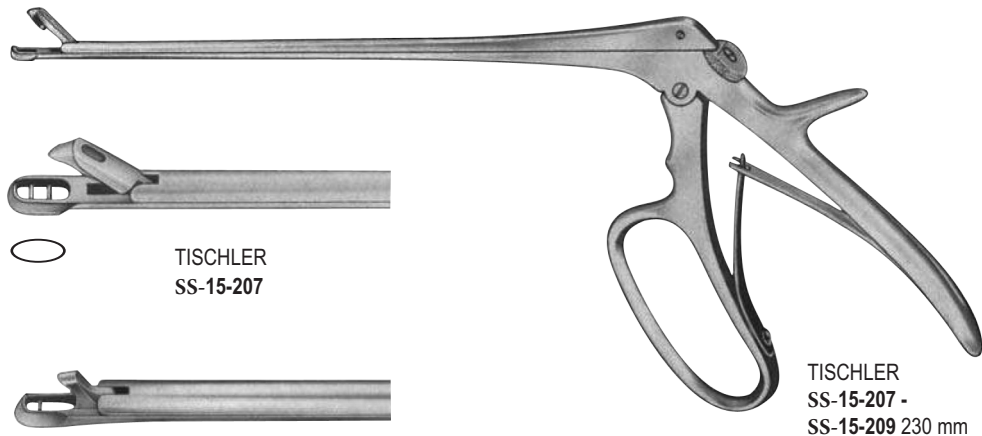

TISCHLER-MINI
SS-15-208

TISCHLER
SS-15-207 -
SS-15-209 230 mm