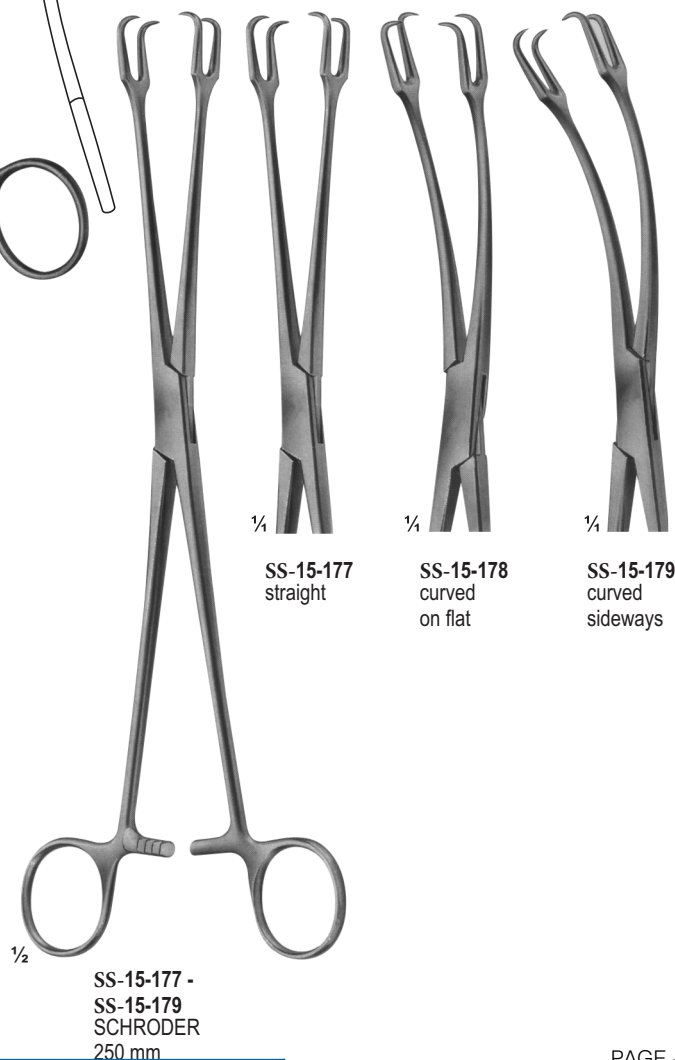

SS-15-165
PELKMANN
260 mm

SS-15-166
BOZEMANN
250 mm

SS-15-167
BOZEMANN
255 mm

Jaws with longitudinal groove

SS-15-168 -
SS-15-169
BOZEMANN

SS-15-168
260 mm

SS-15-169
250 mm

SS-15-170
BOZEMANN-DOUGLAS
260 mm

1/4

SS-15-171
BRAUN
slender type
250 mm

SS-15-172
SCHRODER
250 mm

SS-15-173
POZZI
heavy type
255 mm

SS-15-184
SOMER
235 mm

SS-15-185
STRASSMANN
260 mm

SS-15-186
JACOBS
8.5 mm

SS-15-187
ASCH
 Uterine
 Secretion scoop
 200 mm

SS-15-188
 Uterine
 Secretion scoop
 270 mm

SS-15-189
NOVAK-SCHOECKAERT
 Endometrial biopsy
 curette
 240 mm

SS-15-190
RANDALL
 Endometrial biopsy
 curette
 240 mm

SS-15-197 - SS-15-199 SEIDL
DBP 1/2 Biopsy portio,
forceps, bayonet shaped for
vagina and vulva 240 mm