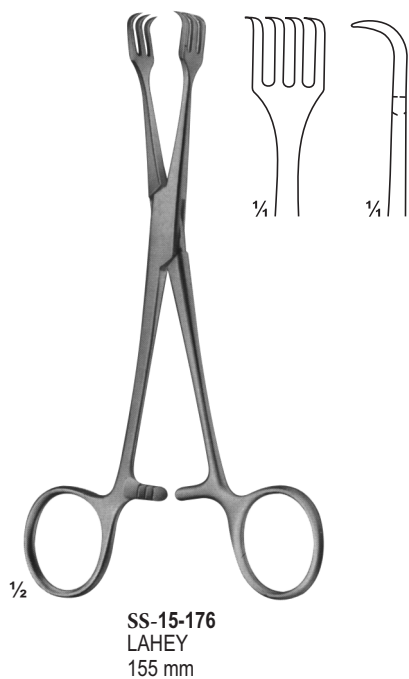

SS-15-165
PELKMANN
260 mm

SS-15-166
BOZEMANN
250 mm

SS-15-167
BOZEMANN
255 mm

Jaws with longitudinal groove

SS-15-168 -
SS-15-169
BOZEMANN

SS-15-168
260 mm

SS-15-169
250 mm

SS-15-170
BOZEMANN-DOUGLAS
260 mm

1/4

SS-15-171
BRAUN
slender type
250 mm

SS-15-172
SCHRODER
250 mm

SS-15-173
POZZI
heavy type
255 mm

SS-15-184
SOMER
235 mm

SS-15-185
STRASSMANN
260 mm

SS-15-186
JACOBS
8.5 mm

SS-15-187
ASCH
 Uterine
 Secretion scoop
 200 mm

SS-15-188
 Uterine
 Secretion scoop
 270 mm

SS-15-189
NOVAK-SCHOECKAERT
 Endometrial biopsy
 curette
 240 mm

SS-15-190
RANDALL
 Endometrial biopsy
 curette
 240 mm

SS-15-197 - SS-15-199 SEIDL
DBP 1/2 Biopsy portio,
forceps, bayonet shaped for
vagina and vulva 240 mm