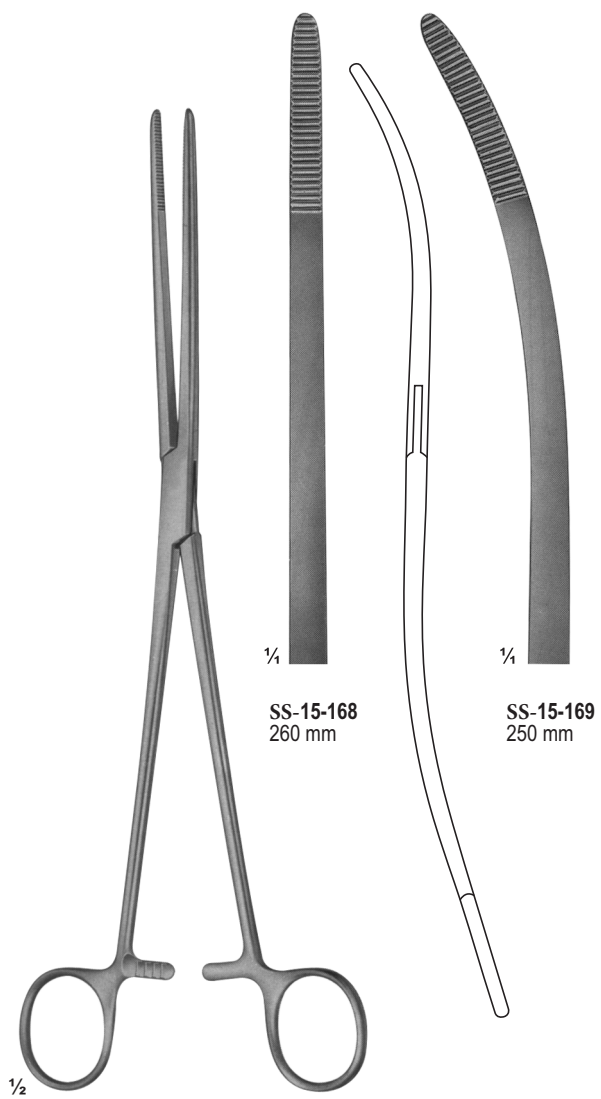

SS-15-168 -
SS-15-169
BOZEMANN

SS-15-168
260 mm

SS-15-169
250 mm