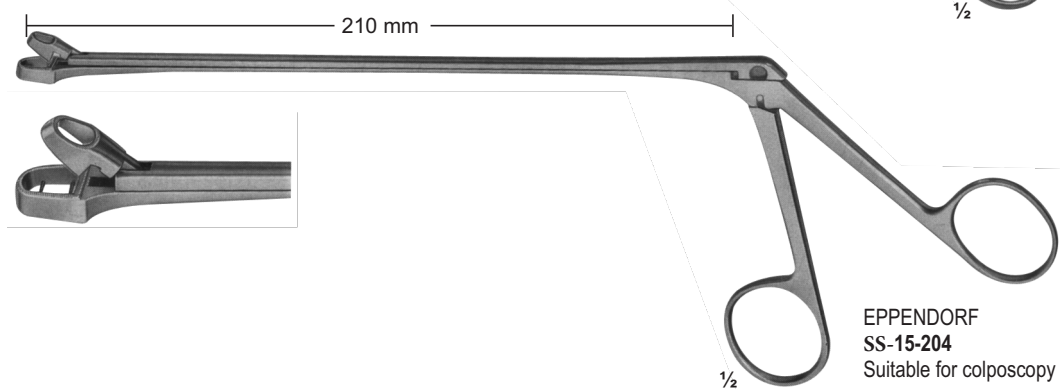

SS-15-188
 Uterine
 Secretion scoop
 270 mm

SS-15-189
NOVAK-SCHOECKAERT
 Endometrial biopsy
 curette
 240 mm

SS-15-190
RANDALL
 Endometrial biopsy
 curette
 240 mm

SS-15-197 - SS-15-199 SEIDL
DBP 1/2 Biopsy portio,
forceps, bayonet shaped for
vagina and vulva 240 mm