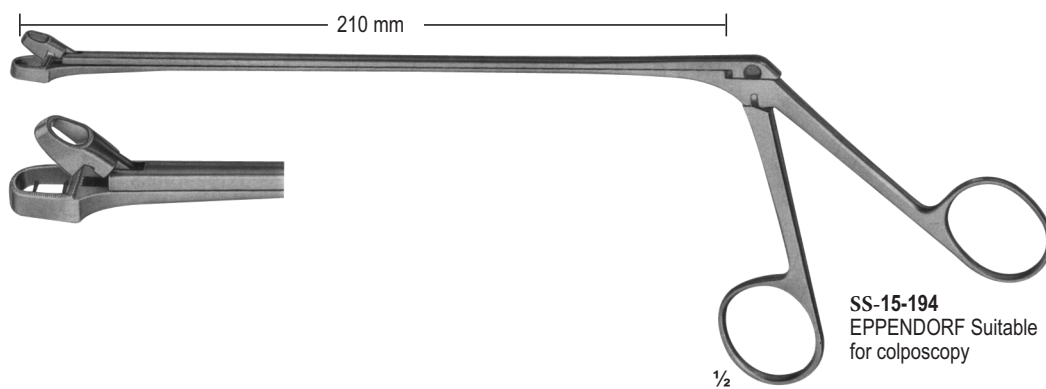

SS-15-165
PELKMANN
260 mm

SS-15-166
BOZEMANN
250 mm

SS-15-167
BOZEMANN
255 mm

Jaws with longitudinal groove

SS-15-168 -
SS-15-169
BOZEMANN

SS-15-168
260 mm

SS-15-169
250 mm

SS-15-170
BOZEMANN-DOUGLAS
260 mm

1/4

SS-15-171
BRAUN
slender type
250 mm

SS-15-172
SCHRODER
250 mm

SS-15-173
POZZI
heavy type
255 mm

SS-15-184
SOMER
235 mm

SS-15-185
STRASSMANN
260 mm

SS-15-186
JACOBS
8.5 mm

SS-15-187
ASCH
 Uterine
 Secretion scoop
 200 mm

SS-15-188
 Uterine
 Secretion scoop
 270 mm

SS-15-189
NOVAK-SCHOECKAERT
 Endometrial biopsy
 curette
 240 mm

SS-15-190
RANDALL
 Endometrial biopsy
 curette
 240 mm

SS-15-197 - SS-15-199 SEIDL
DBP 1/2 Biopsy portio,
forceps, bayonet shaped for
vagina and vulva 240 mm