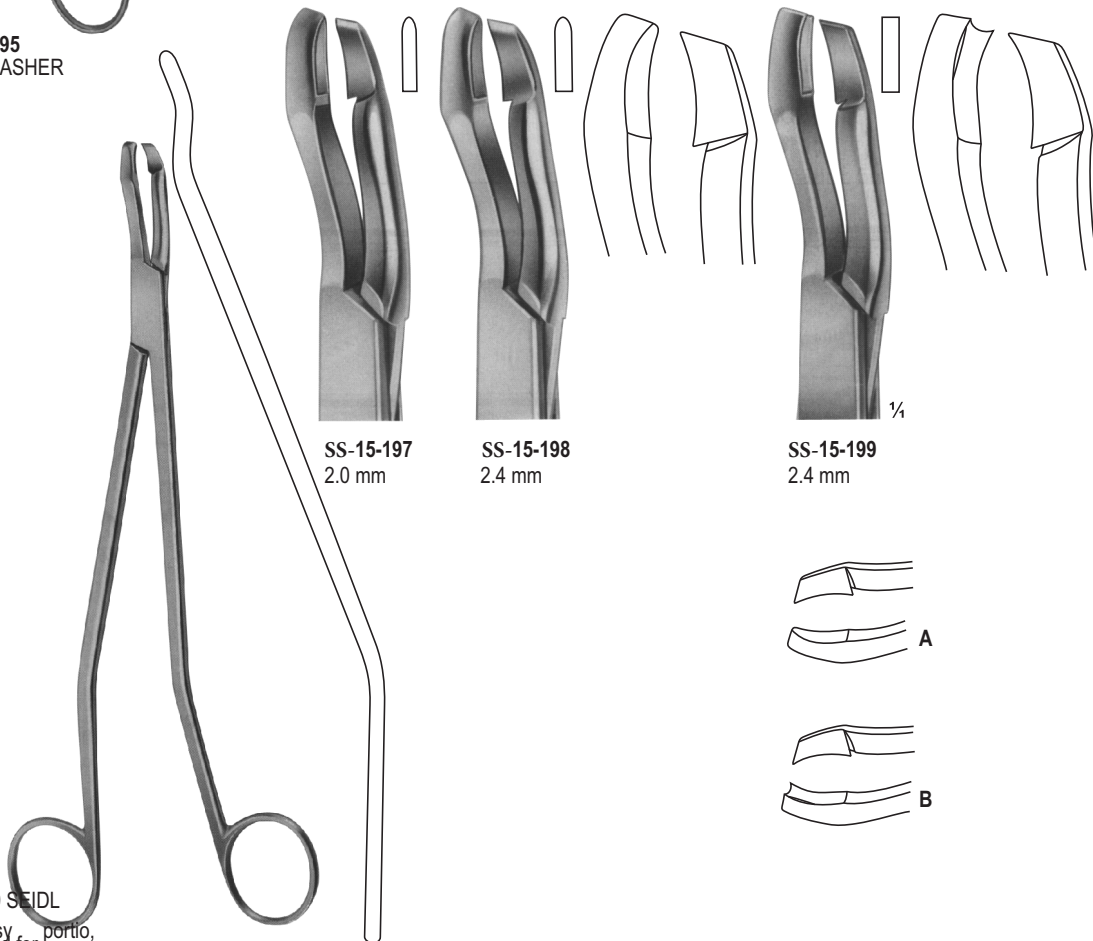

SS-15-188
 Uterine
 Secretion scoop
 270 mm

SS-15-189
NOVAK-SCHOECKAERT
 Endometrial biopsy
 curette
 240 mm

SS-15-190
RANDALL
 Endometrial biopsy
 curette
 240 mm

SS-15-197 - SS-15-199 SEIDL
DBP 1/2 Biopsy portio,
forceps, bayonet shaped for
vagina and vulva 240 mm