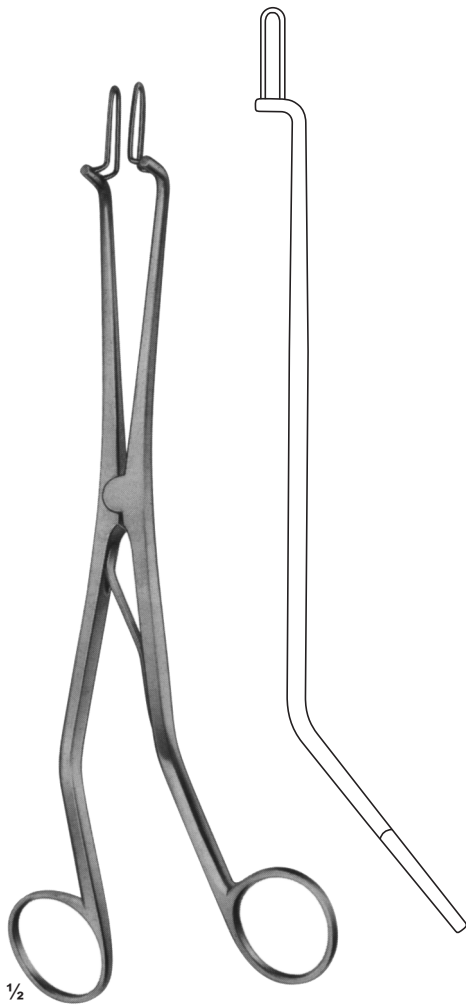

SS-15-101	1	mm	SS-15-123	23	mm
SS-15-102	2	mm	SS-15-124	24	mm
SS-15-103	3	mm	SS-15-125	25	mm
SS-15-104	4	mm	SS-15-126	26	mm
SS-15-105	5	mm	SS-15-127	1	1/2mm
SS-15-106	6	mm	SS-15-128	2	1/2mm
SS-15-107	7	mm	SS-15-129	3	1/2mm
SS-15-108	8	mm	SS-15-130	4	1/2mm
SS-15-109	9	mm	SS-15-131	5	1/2mm
SS-15-110	10	mm	SS-15-132	6	1/2mm
SS-15-111	11	mm	SS-15-133	7	1/2mm
SS-15-112	12	mm	SS-15-134	8	1/2mm
SS-15-113	13	mm	SS-15-135	9	1/2mm
SS-15-114	14	mm	SS-15-136	10	1/2mm
SS-15-115	15	mm	SS-15-137	11	1/2mm
SS-15-116	16	mm	SS-15-138	12	1/2mm
SS-15-117	17	mm	SS-15-139	13	1/2mm
SS-15-118	18	mm	SS-15-140	14	1/2mm
SS-15-119	19	mm	SS-15-141	15	1/2mm
SS-15-120	20	mm	SS-15-142	16	1/2mm
SS-15-121	21	mm	SS-15-143	17	1/2mm
SS-15-122	22	mm			

SS-15-144 -
SS-15-152 HEGAR
205 mm

SS-15-144	1+ 2	mm
SS-15-145	3+ 4	mm
SS-15-146	5+ 6	mm
SS-15-147	7+ 8	mm
SS-15-148	9+10	mm
SS-15-149	11+12	mm
SS-15-150	13+14	mm
SS-15-151	15+16	mm
SS-15-152	17+18	mm

SS-15-153
HEGAR
Uterine dilator set, in canvas
roll with 8 dilators.

SS-15-154
HEGAR
Dilator set consisting of:
14 Dilators,
1 Rack for dilators (4 - 12 mm)
1 Rack for Dilators (13 - 17 mm)
1 Metal case only,
with hinged lid, stainless 200 X 100 X 35 mm

SS-15-155
HEGAR
Dilator set consisting of:
26 Dilators,
1 Rack for dilators (1 - 17 mm)
1 Rack for Dilators (18 - 26 mm)
1 Metal case only,
with hinged lid, aluminium 330 X 220 X 80 mm

SS-15-156
KOGAN
Endospecula for cervix
and urethra, without ratchet
240 mm

SS-15-157
KOGAN
Endospecula for cervix
and urethra, with
scale-ratchet and fixing screws
240 mm

SS-15-158
MAYO
biegsam malleable
330 mm