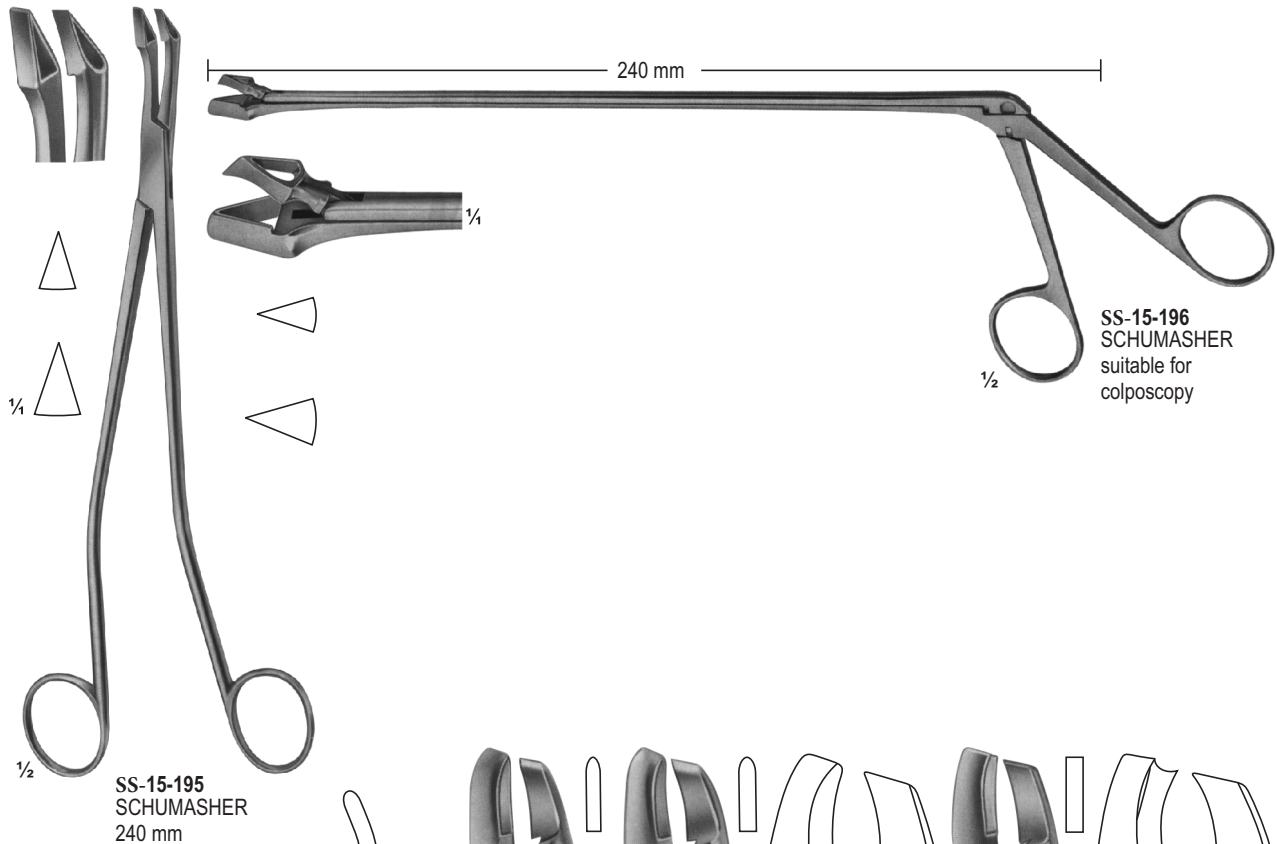

SS-15-188
 Uterine
 Secretion scoop
 270 mm

SS-15-189
NOVAK-SCHOECKAERT
 Endometrial biopsy
 curette
 240 mm

SS-15-190
RANDALL
 Endometrial biopsy
 curette
 240 mm

SS-15-197 - SS-15-199 SEIDL
DBP 1/2 Biopsy portio,
forceps, bayonet shaped for
vagina and vulva 240 mm