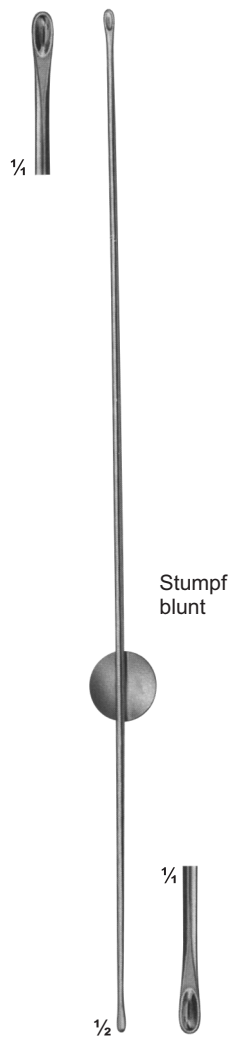

SS-15-101	1	mm	SS-15-123	23	mm
SS-15-102	2	mm	SS-15-124	24	mm
SS-15-103	3	mm	SS-15-125	25	mm
SS-15-104	4	mm	SS-15-126	26	mm
SS-15-105	5	mm	SS-15-127	1	1/2mm
SS-15-106	6	mm	SS-15-128	2	1/2mm
SS-15-107	7	mm	SS-15-129	3	1/2mm
SS-15-108	8	mm	SS-15-130	4	1/2mm
SS-15-109	9	mm	SS-15-131	5	1/2mm
SS-15-110	10	mm	SS-15-132	6	1/2mm
SS-15-111	11	mm	SS-15-133	7	1/2mm
SS-15-112	12	mm	SS-15-134	8	1/2mm
SS-15-113	13	mm	SS-15-135	9	1/2mm
SS-15-114	14	mm	SS-15-136	10	1/2mm
SS-15-115	15	mm	SS-15-137	11	1/2mm
SS-15-116	16	mm	SS-15-138	12	1/2mm
SS-15-117	17	mm	SS-15-139	13	1/2mm
SS-15-118	18	mm	SS-15-140	14	1/2mm
SS-15-119	19	mm	SS-15-141	15	1/2mm
SS-15-120	20	mm	SS-15-142	16	1/2mm
SS-15-121	21	mm	SS-15-143	17	1/2mm
SS-15-122	22	mm			

SS-15-165
PELKMANN
260 mm

SS-15-166
BOZEMANN
250 mm

SS-15-167
BOZEMANN
255 mm

Jaws with longitudinal groove

SS-15-168 -
SS-15-169
BOZEMANN

SS-15-168
260 mm

SS-15-169
250 mm

SS-15-170
BOZEMANN-DOUGLAS
260 mm

1/4

SS-15-171
BRAUN
slender type
250 mm

SS-15-172
SCHRODER
250 mm

SS-15-173
POZZI
heavy type
255 mm

SS-15-184
SOMER
235 mm

SS-15-185
STRASSMANN
260 mm

SS-15-186
JACOBS
8.5 mm

SS-15-187
ASCH
 Uterine
 Secretion scoop
 200 mm

SS-15-188
 Uterine
 Secretion scoop
 270 mm

SS-15-189
NOVAK-SCHOECKAERT
 Endometrial biopsy
 curette
 240 mm

SS-15-190
RANDALL
 Endometrial biopsy
 curette
 240 mm

SS-15-197 - SS-15-199 SEIDL
DBP 1/2 Biopsy portio,
forceps, bayonet shaped for
vagina and vulva 240 mm