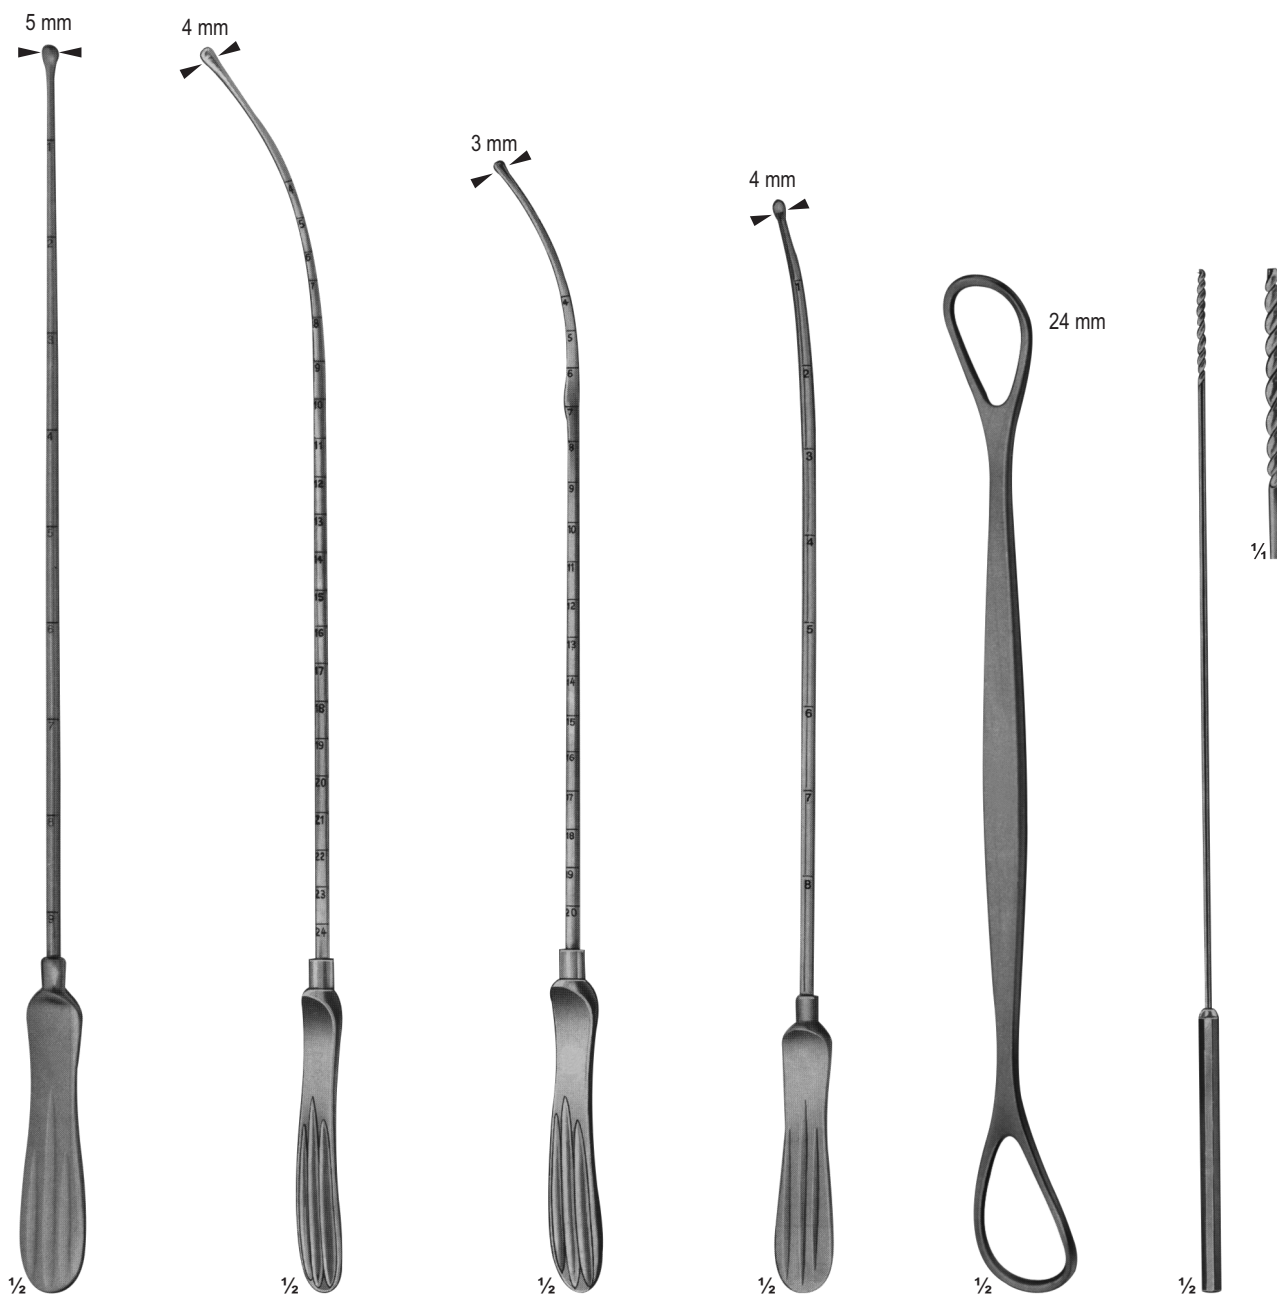

SS-15-101	1	mm	SS-15-123	23	mm
SS-15-102	2	mm	SS-15-124	24	mm
SS-15-103	3	mm	SS-15-125	25	mm
SS-15-104	4	mm	SS-15-126	26	mm
SS-15-105	5	mm	SS-15-127	1	1/2mm
SS-15-106	6	mm	SS-15-128	2	1/2mm
SS-15-107	7	mm	SS-15-129	3	1/2mm
SS-15-108	8	mm	SS-15-130	4	1/2mm
SS-15-109	9	mm	SS-15-131	5	1/2mm
SS-15-110	10	mm	SS-15-132	6	1/2mm
SS-15-111	11	mm	SS-15-133	7	1/2mm
SS-15-112	12	mm	SS-15-134	8	1/2mm
SS-15-113	13	mm	SS-15-135	9	1/2mm
SS-15-114	14	mm	SS-15-136	10	1/2mm
SS-15-115	15	mm	SS-15-137	11	1/2mm
SS-15-116	16	mm	SS-15-138	12	1/2mm
SS-15-117	17	mm	SS-15-139	13	1/2mm
SS-15-118	18	mm	SS-15-140	14	1/2mm
SS-15-119	19	mm	SS-15-141	15	1/2mm
SS-15-120	20	mm	SS-15-142	16	1/2mm
SS-15-121	21	mm	SS-15-143	17	1/2mm
SS-15-122	22	mm			

SS-15-154
HEGAR
Dilator set consisting of:
14 Dilators,
1 Rack for dilators (4 - 12 mm)
1 Rack for Dilators (13 - 17 mm)
1 Metal case only,
with hinged lid, stainless 200 X 100 X 35 mm

SS-15-155
HEGAR
Dilator set consisting of:
26 Dilators,
1 Rack for dilators (1 - 17 mm)
1 Rack for Dilators (18 - 26 mm)
1 Metal case only,
with hinged lid, aluminium 330 X 220 X 80 mm

SS-15-156
KOGAN
Endospecula for cervix
and urethra, without ratchet
240 mm

SS-15-157
KOGAN
Endospecula for cervix
and urethra, with
scale-ratchet and fixing screws
240 mm

SS-15-158
MAYO
biegsam malleable
330 mm

2.3 x 4 mm

MINI-TOWNSEND
NO-143

9 x 3 mm

TISCHLER-KEVORKIAN
NO-145

2.3 x 4 mm

BABY-TISCHLER
NO-144

9 x 3 mm

KEVORKIAN-PACIFIC
NO-146