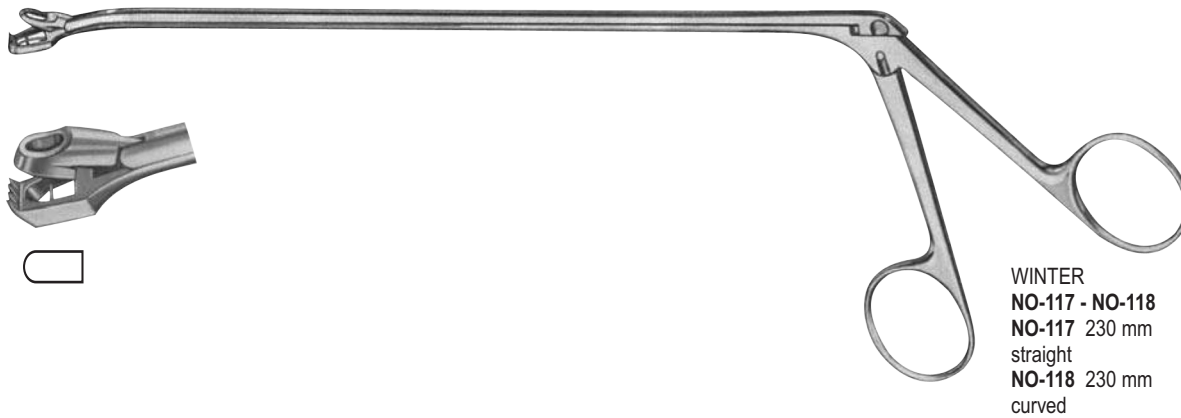

WINTER
NO-117 - NO-118
NO-117 230 mm
straight
NO-118 230 mm
curved