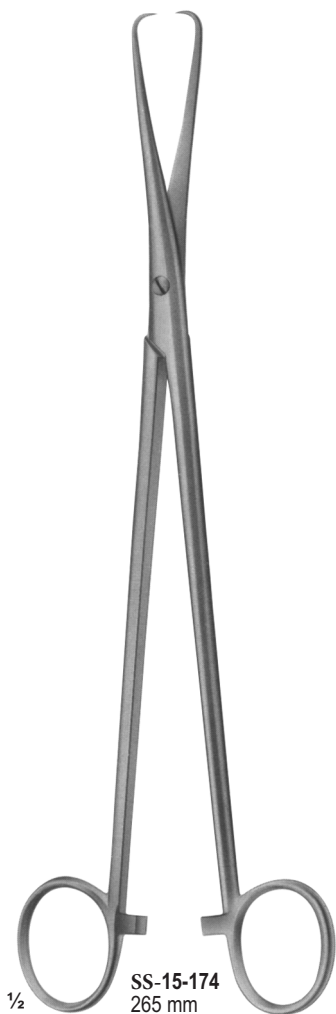

SS-15-101	1	mm	SS-15-123	23	mm
SS-15-102	2	mm	SS-15-124	24	mm
SS-15-103	3	mm	SS-15-125	25	mm
SS-15-104	4	mm	SS-15-126	26	mm
SS-15-105	5	mm	SS-15-127	1	1/2mm
SS-15-106	6	mm	SS-15-128	2	1/2mm
SS-15-107	7	mm	SS-15-129	3	1/2mm
SS-15-108	8	mm	SS-15-130	4	1/2mm
SS-15-109	9	mm	SS-15-131	5	1/2mm
SS-15-110	10	mm	SS-15-132	6	1/2mm
SS-15-111	11	mm	SS-15-133	7	1/2mm
SS-15-112	12	mm	SS-15-134	8	1/2mm
SS-15-113	13	mm	SS-15-135	9	1/2mm
SS-15-114	14	mm	SS-15-136	10	1/2mm
SS-15-115	15	mm	SS-15-137	11	1/2mm
SS-15-116	16	mm	SS-15-138	12	1/2mm
SS-15-117	17	mm	SS-15-139	13	1/2mm
SS-15-118	18	mm	SS-15-140	14	1/2mm
SS-15-119	19	mm	SS-15-141	15	1/2mm
SS-15-120	20	mm	SS-15-142	16	1/2mm
SS-15-121	21	mm	SS-15-143	17	1/2mm
SS-15-122	22	mm			

SS-15-165
PELKMANN
260 mm

SS-15-166
BOZEMANN
250 mm

SS-15-167
BOZEMANN
255 mm

Jaws with longitudinal groove

SS-15-168 -
SS-15-169
BOZEMANN

SS-15-168
260 mm

SS-15-169
250 mm

SS-15-170
BOZEMANN-DOUGLAS
260 mm

1/4

SS-15-171
BRAUN
slender type
250 mm

SS-15-172
SCHRODER
250 mm

SS-15-173
POZZI
heavy type
255 mm

SS-15-184
SOMER
235 mm

SS-15-185
STRASSMANN
260 mm

SS-15-186
JACOBS
8.5 mm

SS-15-187
ASCH
 Uterine
 Secretion scoop
 200 mm

SS-15-188
 Uterine
 Secretion scoop
 270 mm

SS-15-189
NOVAK-SCHOECKAERT
 Endometrial biopsy
 curette
 240 mm

SS-15-190
RANDALL
 Endometrial biopsy
 curette
 240 mm

SS-15-197 - SS-15-199 SEIDL
DBP 1/2 Biopsy portio,
forceps, bayonet shaped for
vagina and vulva 240 mm