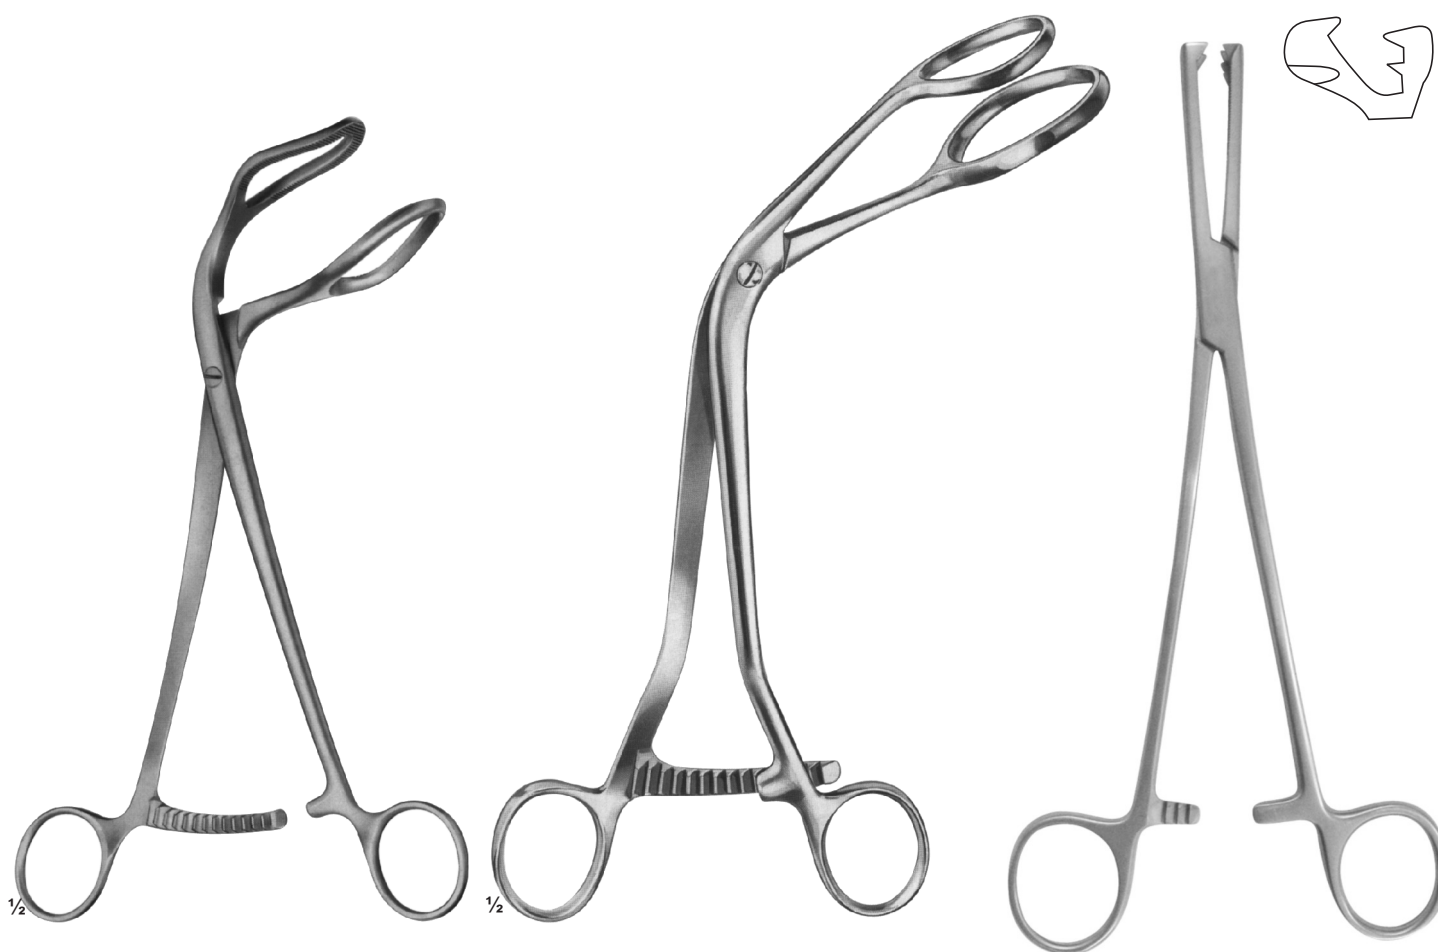

1/4

SS-15-171
BRAUN
slender type
250 mm

SS-15-172
SCHRODER
250 mm

SS-15-173
POZZI
heavy type
255 mm

SS-15-184
SOMER
235 mm

SS-15-185
STRASSMANN
260 mm

SS-15-186
JACOBS
8.5 mm

SS-15-187
ASCH
 Uterine
 Secretion scoop
 200 mm

SS-15-188
 Uterine
 Secretion scoop
 270 mm

SS-15-189
NOVAK-SCHOECKAERT
 Endometrial biopsy
 curette
 240 mm

SS-15-190
RANDALL
 Endometrial biopsy
 curette
 240 mm

SS-15-197 - SS-15-199 SEIDL
DBP 1/2 Biopsy portio,
forceps, bayonet shaped for
vagina and vulva 240 mm