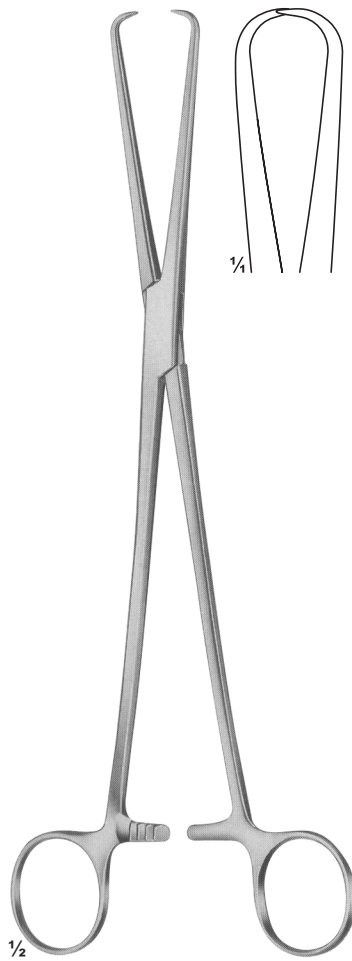

SS-15-172
SCHRODER
250 mm