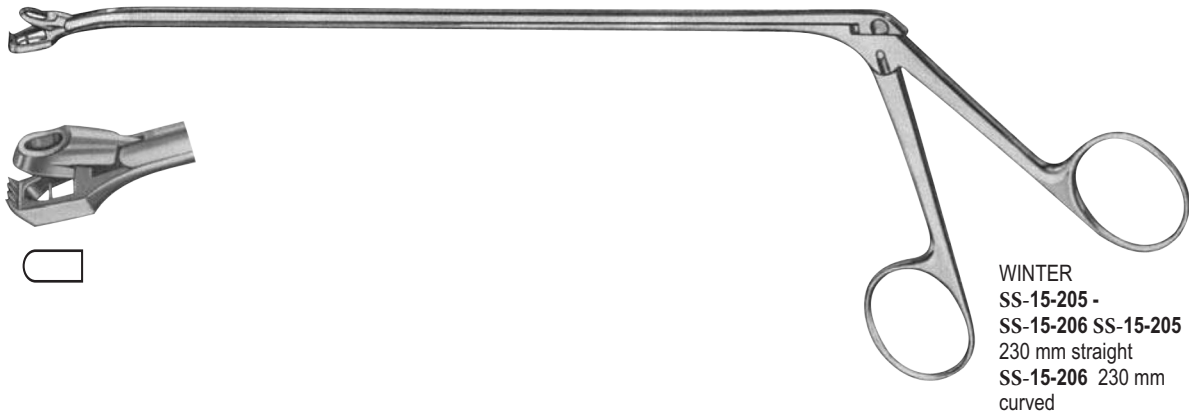

SS-15-188
 Uterine
 Secretion scoop
 270 mm

SS-15-189
NOVAK-SCHOECKAERT
 Endometrial biopsy
 curette
 240 mm

SS-15-190
RANDALL
 Endometrial biopsy
 curette
 240 mm

SS-15-197 - SS-15-199 SEIDL
DBP 1/2 Biopsy portio,
forceps, bayonet shaped for
vagina and vulva 240 mm