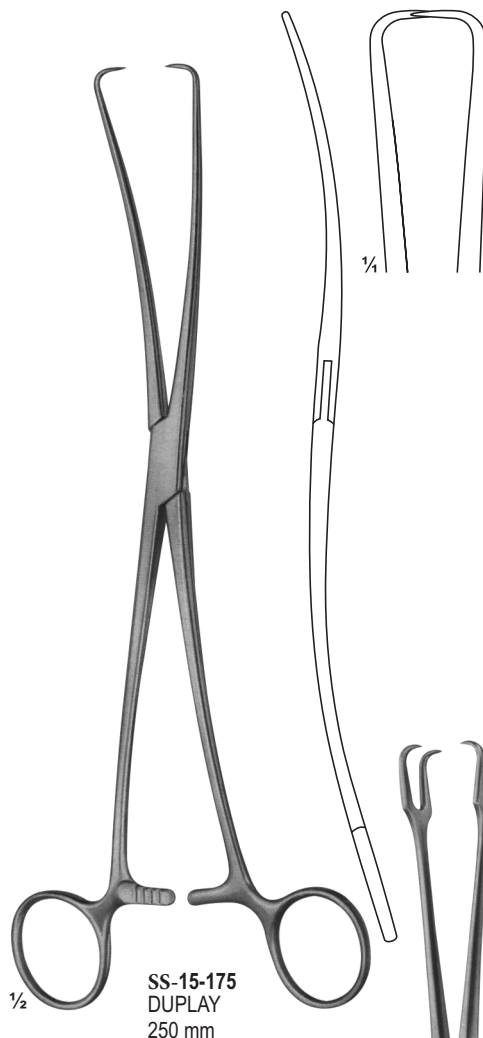

SS-15-165
PELKMANN
260 mm

SS-15-166
BOZEMANN
250 mm

SS-15-167
BOZEMANN
255 mm

Jaws with longitudinal groove

SS-15-168 -
SS-15-169
BOZEMANN

SS-15-168
260 mm

SS-15-169
250 mm

SS-15-170
BOZEMANN-DOUGLAS
260 mm

1/4

SS-15-171
BRAUN
slender type
250 mm

SS-15-172
SCHRODER
250 mm

SS-15-173
POZZI
heavy type
255 mm

SS-15-184
SOMER
235 mm

SS-15-185
STRASSMANN
260 mm

SS-15-186
JACOBS
8.5 mm

SS-15-187
ASCH
 Uterine
 Secretion scoop
 200 mm

SS-15-188
 Uterine
 Secretion scoop
 270 mm

SS-15-189
NOVAK-SCHOECKAERT
 Endometrial biopsy
 curette
 240 mm

SS-15-190
RANDALL
 Endometrial biopsy
 curette
 240 mm

SS-15-197 - SS-15-199 SEIDL
DBP 1/2 Biopsy portio,
forceps, bayonet shaped for
vagina and vulva 240 mm