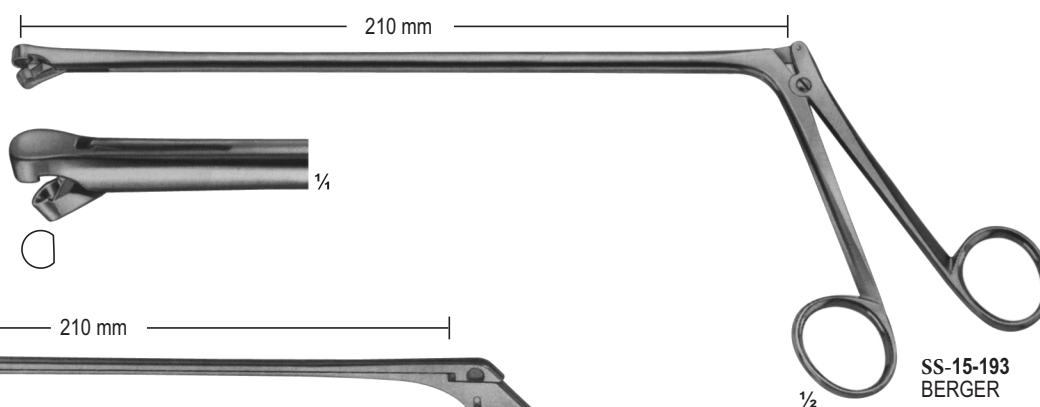

SS-15-165
PELKMANN
260 mm

SS-15-166
BOZEMANN
250 mm

SS-15-167
BOZEMANN
255 mm

Jaws with longitudinal groove

SS-15-168 -
SS-15-169
BOZEMANN

SS-15-168
260 mm

SS-15-169
250 mm

SS-15-170
BOZEMANN-DOUGLAS
260 mm

1/4

SS-15-171
BRAUN
slender type
250 mm

SS-15-172
SCHRODER
250 mm

SS-15-173
POZZI
heavy type
255 mm

SS-15-184
SOMER
235 mm

SS-15-185
STRASSMANN
260 mm

SS-15-186
JACOBS
8.5 mm

SS-15-187
ASCH
 Uterine
 Secretion scoop
 200 mm

SS-15-188
 Uterine
 Secretion scoop
 270 mm

SS-15-189
NOVAK-SCHOECKAERT
 Endometrial biopsy
 curette
 240 mm

SS-15-190
RANDALL
 Endometrial biopsy
 curette
 240 mm

SS-15-197 - SS-15-199 SEIDL
DBP 1/2 Biopsy portio,
forceps, bayonet shaped for
vagina and vulva 240 mm