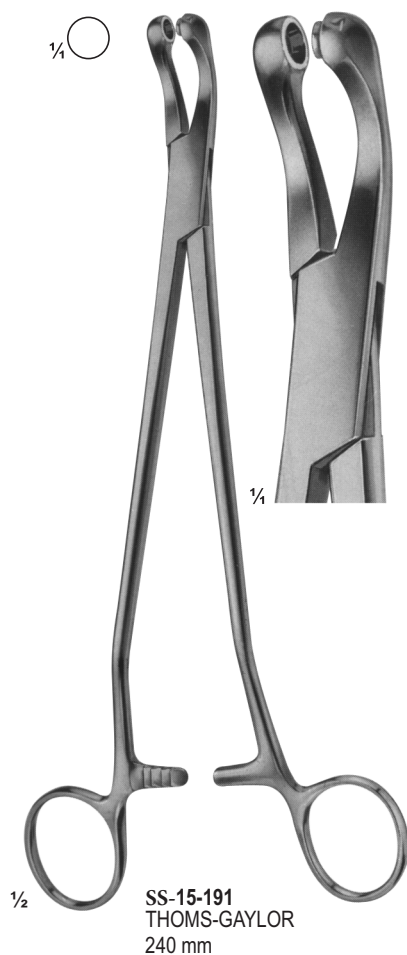

SS-15-156
KOGAN
Endospecula for cervix
and urethra, without ratchet
240 mm

SS-15-157
KOGAN
Endospecula for cervix
and urethra, with
scale-ratchet and fixing screws
240 mm

SS-15-158
MAYO
biegsam malleable
330 mm

SS-15-165
PELKMANN
260 mm

SS-15-166
BOZEMANN
250 mm

SS-15-167
BOZEMANN
255 mm

Jaws with longitudinal groove

SS-15-168 -
SS-15-169
BOZEMANN

SS-15-168
260 mm

SS-15-169
250 mm

SS-15-170
BOZEMANN-DOUGLAS
260 mm

1/4

SS-15-171
BRAUN
slender type
250 mm

SS-15-172
SCHRODER
250 mm

SS-15-173
POZZI
heavy type
255 mm

SS-15-184
SOMER
235 mm

SS-15-185
STRASSMANN
260 mm

SS-15-186
JACOBS
8.5 mm

SS-15-187
ASCH
 Uterine
 Secretion scoop
 200 mm

SS-15-188
 Uterine
 Secretion scoop
 270 mm

SS-15-189
NOVAK-SCHOECKAERT
 Endometrial biopsy
 curette
 240 mm

SS-15-190
RANDALL
 Endometrial biopsy
 curette
 240 mm

SS-15-197 - SS-15-199 SEIDL
DBP 1/2 Biopsy portio,
forceps, bayonet shaped for
vagina and vulva 240 mm