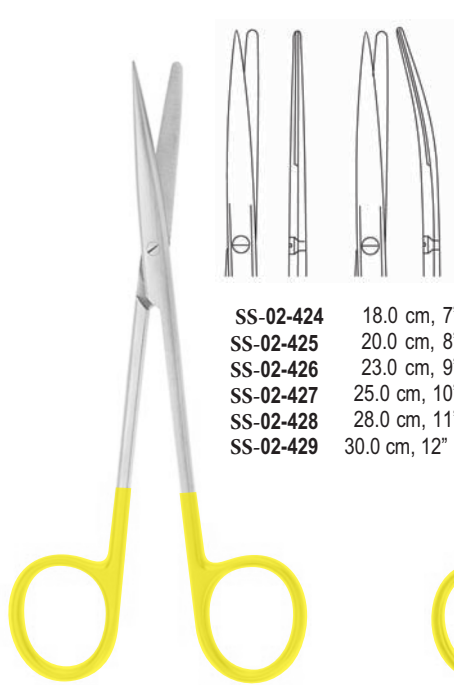

MAYO-STILLE
SS-02-398 15.0 cm, 6"
SS-02-399 17.0 cm, 6 3/4"

LEXER
SS-02-400 16.0 cm, 6 1/4"
SS-02-401 21.0 cm, 8 1/4"

LEXER
SS-02-402 16.0 cm, 6 1/4"
SS-02-403 21.0 cm, 8 1/4"

BABY-METZENBAUM
SS-02-404 -
SS-02-405 11.5 cm,
 4½"

METZENBAUM
SS-02-406 -
SS-02-407 14.5
 cm, 5 ¾"

METZENBAUM
SS-02-408 -
SS-02-409 14.5 cm, 5
 ¾"

METZENBAUM
SS-02-410 -
SS-02-411 14.5 cm, 5
 ¾"

METZENBAUM
SS-02-412 -
SS-02-417

METZENBAUM
SS-02-418 -
SS-02-423

SS-02-412 18.0 cm, 7"
SS-02-413 20.0 cm, 8"
SS-02-414 23.0 cm, 9"
SS-02-415 25.0 cm, 10"
SS-02-416 28.0 cm, 11"
SS-02-417 30.0 cm, 12"

SS-02-418 18.0 cm, 7"
SS-02-419 20.0 cm, 8"
SS-02-420 23.0 cm, 9"
SS-02-421 25.0 cm, 10"
SS-02-422 28.0 cm, 11"
SS-02-423 30.0 cm, 12"