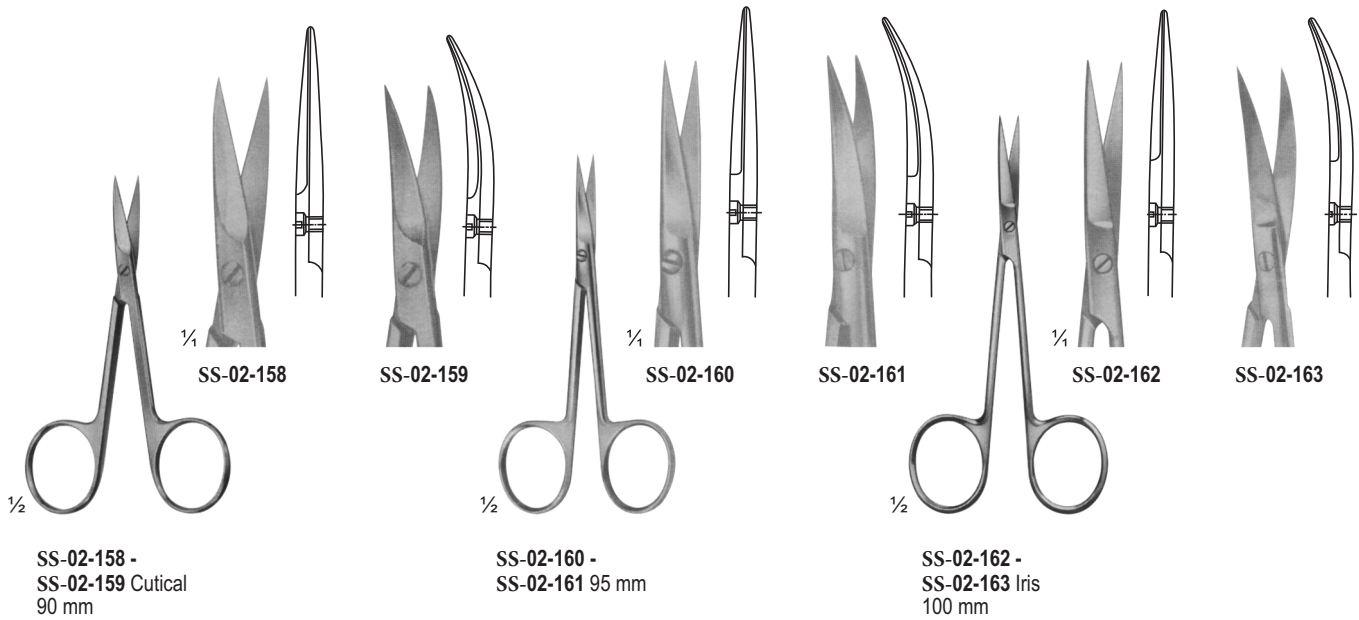

DIETRICH
SS-02-148 -
SS-02-152

SS-02-148
190 mm
25°

SS-02-149
185 mm
45°

SS-02-150
175 mm
60°

SS-02-151
175 mm
90°

SS-02-152
175 mm
120°

1/2

MIKRO-HEGEMANN
SS-02-153 -
SS-02-157 185 mm

SS-02-153
25°

SS-02-154
45°

SS-02-155
60°

SS-02-156
90°

SS-02-157
120°

SS-02-168 -
 SS-02-170 Fine
 Operating Scissors 120
 mm

SS-02-168

SS-02-169