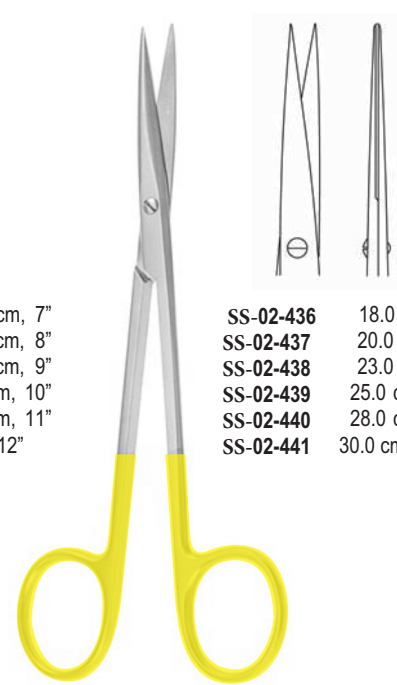

- SS-02-436 18.0 cm, 7"
- SS-02-437 20.0 cm, 8"
- SS-02-438 23.0 cm, 9"
- SS-02-439 25.0 cm, 10"
- SS-02-440 28.0 cm, 11"
- SS-02-441 30.0 cm, 12"

METZENBAUM
SS-02-436 -
SS-02-441