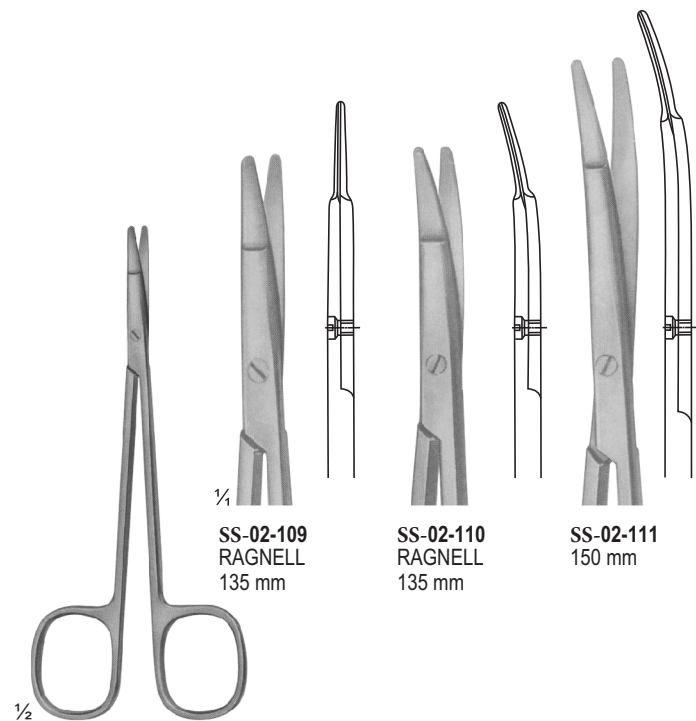

SS-02-104
Sharp

SS-02-105
Blunt

SS-02-106
Blunt

1/4
SS-007
SS-008

SS-02-107 -
SS-02-108
METZENBAUM
Dissecting Scissors
145 mm

SS-008

1/4
SS-02-109
RAGNELL
135 mm

SS-02-109 -
SS-02-111 Special
flat points for
dissecting and
undermining the skin
145 mm