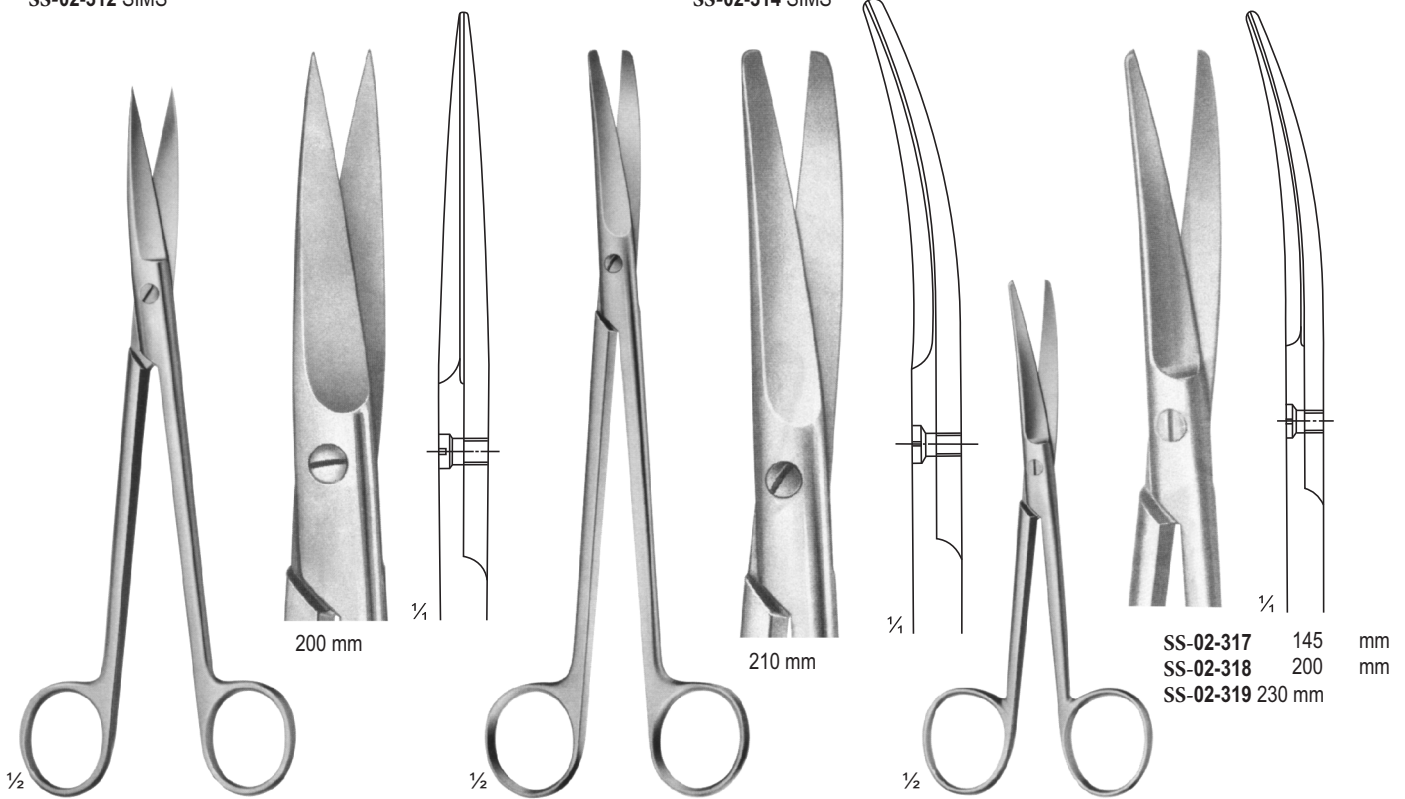

SS-02-315
SIMS

SS-02-316
SIMS

SS-02-317 -
SS-02-319
WERTHEIM

SS-02-317 145 mm
SS-02-318 200 mm
SS-02-319 230 mm