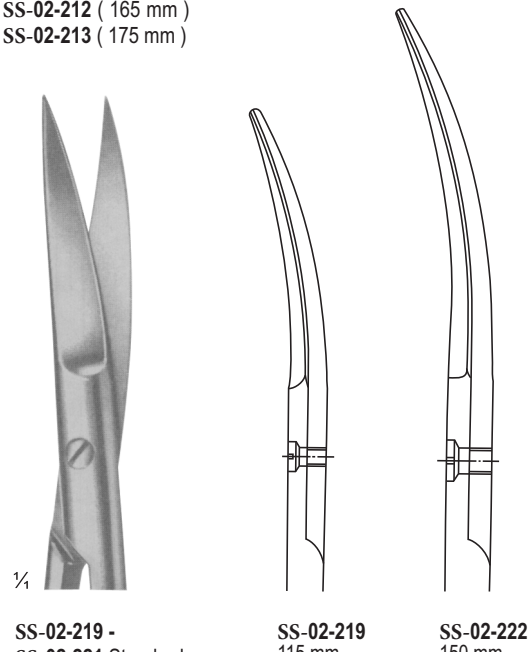

SS-02-202
130 mm

**SS-02-201 - SS-02-202
For Wound Edges
1 Blade Serrated**

SS-02-203 - SS-02-207 (Standard Types)
 SS-02-203 (130 mm)
 SS-02-204 (145 mm)
 SS-02-205 (150 mm)
 SS-02-206 (165 mm)
 SS-02-207 (175 mm)

SS-02-203
130 mm

SS-02-207
175 mm

SS-02-208 - SS-02-213 -
 COOPER Standard Types
 SS-02-208 (115 mm)
 SS-02-209 (130 mm)
 SS-02-210 (145 mm)
 SS-02-211 (150 mm)
 SS-02-212 (165 mm)
 SS-02-213 (175 mm)

SS-02-208
115 mm

SS-02-213
175 mm

SS-02-214 - SS-02-218
 Standard Types
 SS-02-214 (115 mm)
 SS-02-215 (130 mm)
 SS-02-216 (145 mm)
 SS-02-217 (150 mm)
 SS-02-218 (165 mm)

SS-02-214
115 mm

SS-02-218
165 mm

SS-02-219 -
 SS-02-221 Standard
 Types
 SS-02-219 (115 mm)
 SS-02-220 (130 mm)
 SS-02-221 (145 mm)
 SS-02-222 (150 mm)