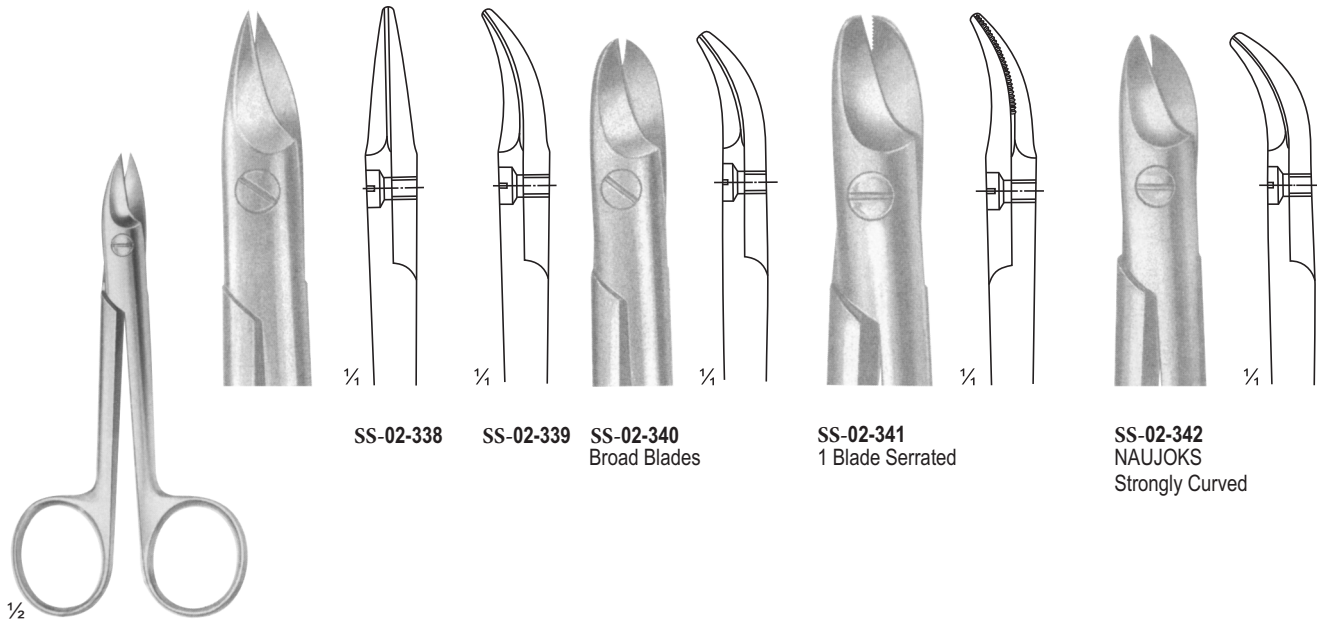

SS-02-338

SS-02-339

SS-02-340
Broad Blades

SS-02-341
1 Blade Serrated

SS-02-342
NAUJOKS
Strongly Curved

SS-02-338 -
SS-02-342 BEEBE
110 mm