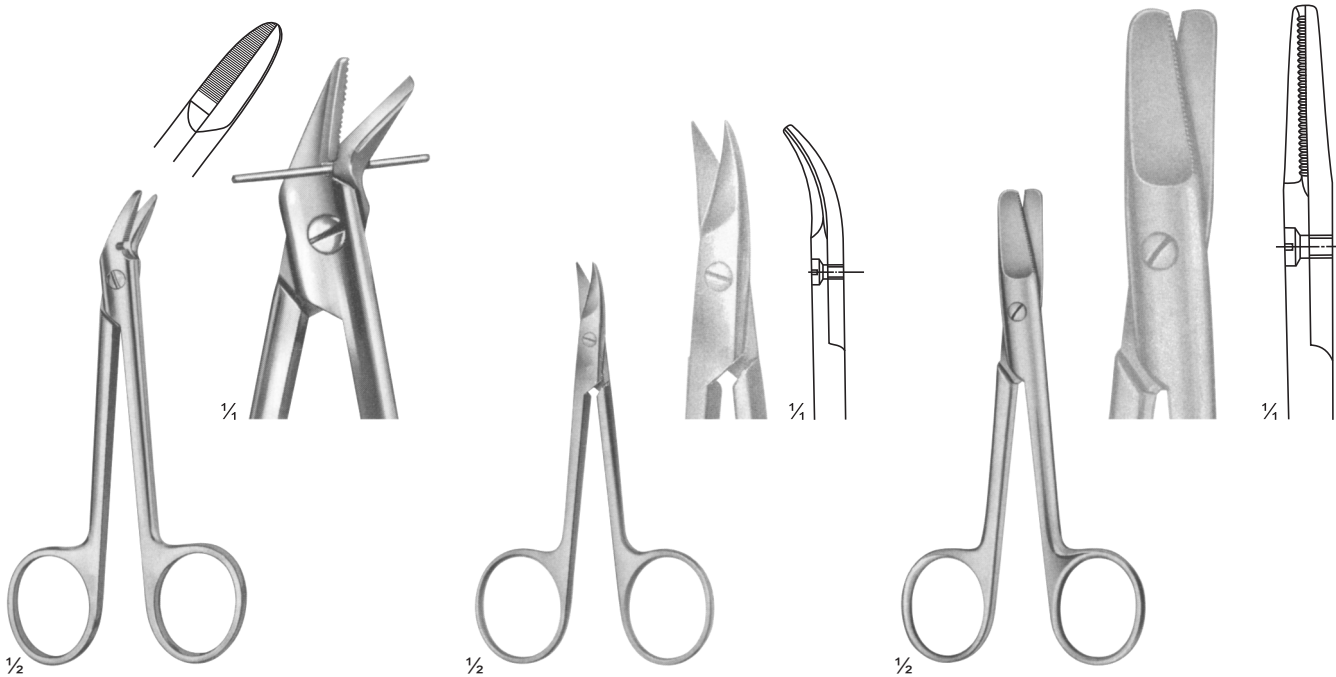

SS-02-330
DAMMSCHERE
Bowel Scissors
210 mm

SS-02-331
LLOYD-DAVIES
(GOLIGHER'S)
Rectal Scissors
255 mm

SS-02-332
STELZNER
Rectal Scissors
310 mm

SS-02-338

SS-02-339

SS-02-340
Broad Blades

SS-02-341
1 Blade Serrated

SS-02-342
NAUJOKS
Strongly Curved

SS-02-338 -
SS-02-342 BEEBE
110 mm

1/2

SS-02-343
1 Blade Serrated
120 mm

1/2

SS-02-344
STRACK
100 mm

1/2

SS-02-345
HARVEY
125 mm