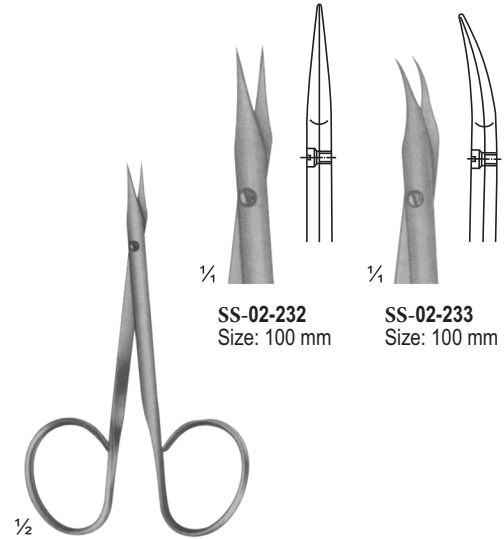

SS-02-219
115 mm

SS-02-222
150 mm

SS-02-223 -
SS-02-225 DEAVER
With flat lock

SS-02-223
145 mm

SS-02-224
145 mm

SS-02-225
145 mm

SS-02-226 -
SS-02-228 Incision
Scissors

SS-02-226
130 mm

SS-02-227
145 mm

SS-02-228
165 mm

SS-02-229
SYSTRUNK
Nail Splitting Scissors

SS-02-229
130 mm

SS-02-230 LITTLER
Dissecting Scissors
Tips with eye for suture
115 mm

SS-02-231 COTTLE
Bulldog Scissors
115 mm

SS-02-232
Size: 100 mm

SS-02-233
Size: 100 mm

SS-02-232 - SS-02-233
STEVENS
Vessel and tendon Scissors
100 mm

SS-02-23
4
STEVENS
Dissecting Scissors
110 mm

SS-02-235 - SS-02-238
STEVENS
Vessel and tendon Scissors
110 mm

SS-02-235
Sharp