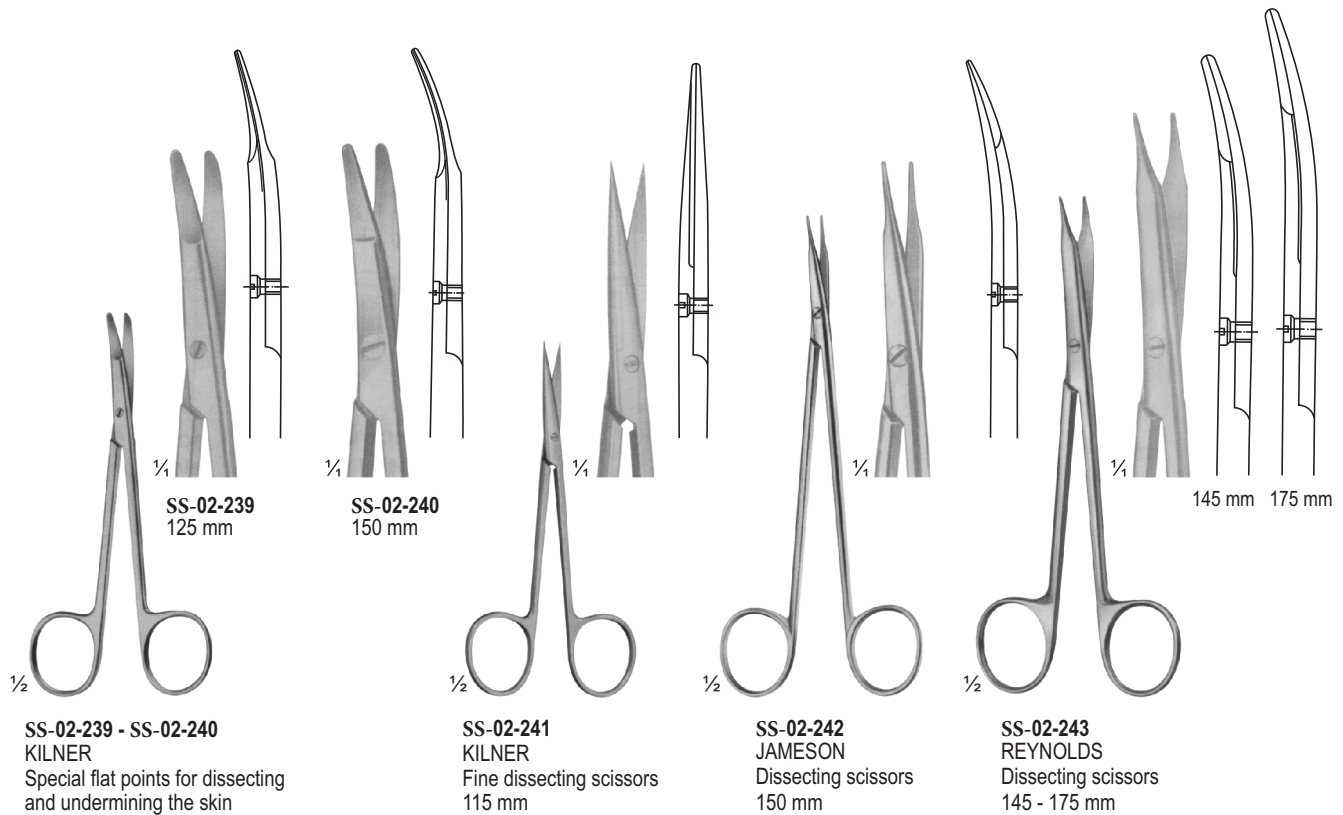

SS-02-237
Blunt

SS-02-238
Blunt