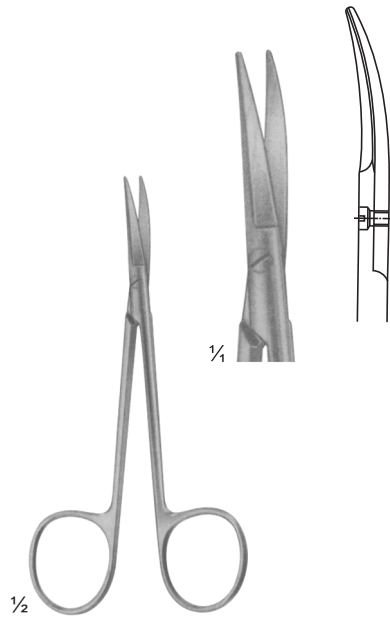

SS-02-227
145 mm

SS-02-228
165 mm

SS-02-229
SYSTRUNK
Nail Splitting Scissors

SS-02-229
130 mm

SS-02-230 LITTLER
Dissecting Scissors
Tips with eye for suture
115 mm

SS-02-231 COTTLE
Bulldog Scissors
115 mm

SS-02-232
Size: 100 mm

SS-02-233
Size: 100 mm

SS-02-232 - SS-02-233
STEVENS
Vessel and tendon Scissors
100 mm

SS-02-23
4
STEVENS
Dissecting Scissors
110 mm

SS-02-235 - SS-02-238
STEVENS
Vessel and tendon Scissors
110 mm

SS-02-235
Sharp