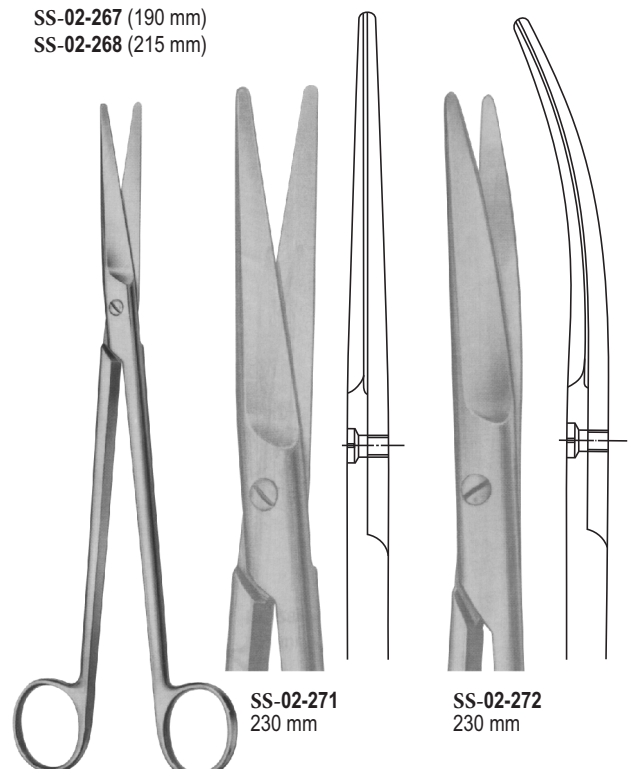

SS-02-260 -
SS-02-262 MAYO-
STILLE
SS-02-261 (140 mm)
SS-02-262 (170 mm)

SS-02-263 -
SS-02-264 MAYO-
STILLE
SS-02-263 (140 mm)
SS-02-264 (170 mm)

1/2
SS-02-265 - SS-02-266
MAYO-STILLE
With chamfered blades
SS-02-265 (140 mm)
SS-02-266 (170 mm)

MAYO
With chamfered blades
SS-02-267 (190 mm)
SS-02-268 (215 mm)

SS-02-269 -
SS-02-270 MAYO-
NOBLE Broad pattern

SS-02-271 -
SS-02-272 MAYO-
HARRINGTON

SS-02-283
145 mm

SS-02-284
145 mm

SS-02-285
145 mm

SS-02-286
180 mm