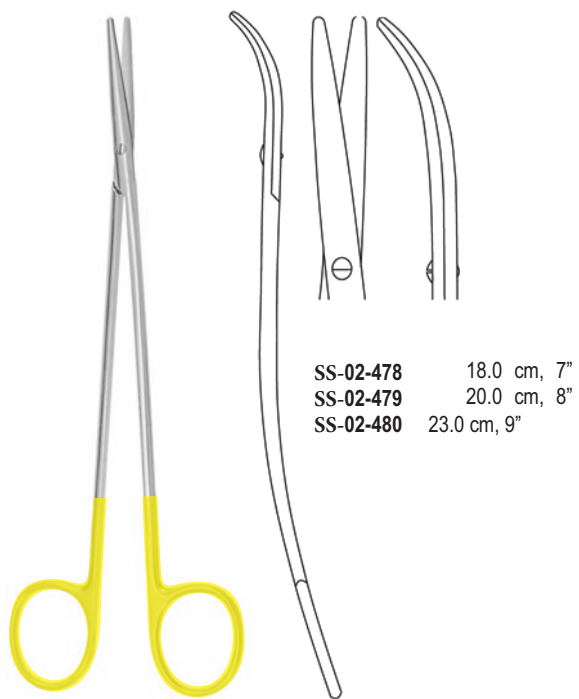

METZENBAUM-FINO
SS-02-470 -
SS-02-475

METZENBAUM-LAHEY
SS-02-476
14.5 cm, 5 1/2"

SS-02-478 18.0 cm, 7"
SS-02-479 20.0 cm, 8"
SS-02-480 23.0 cm, 9"

METZENBAUM-FINO
SS-02-478 -
SS-02-480