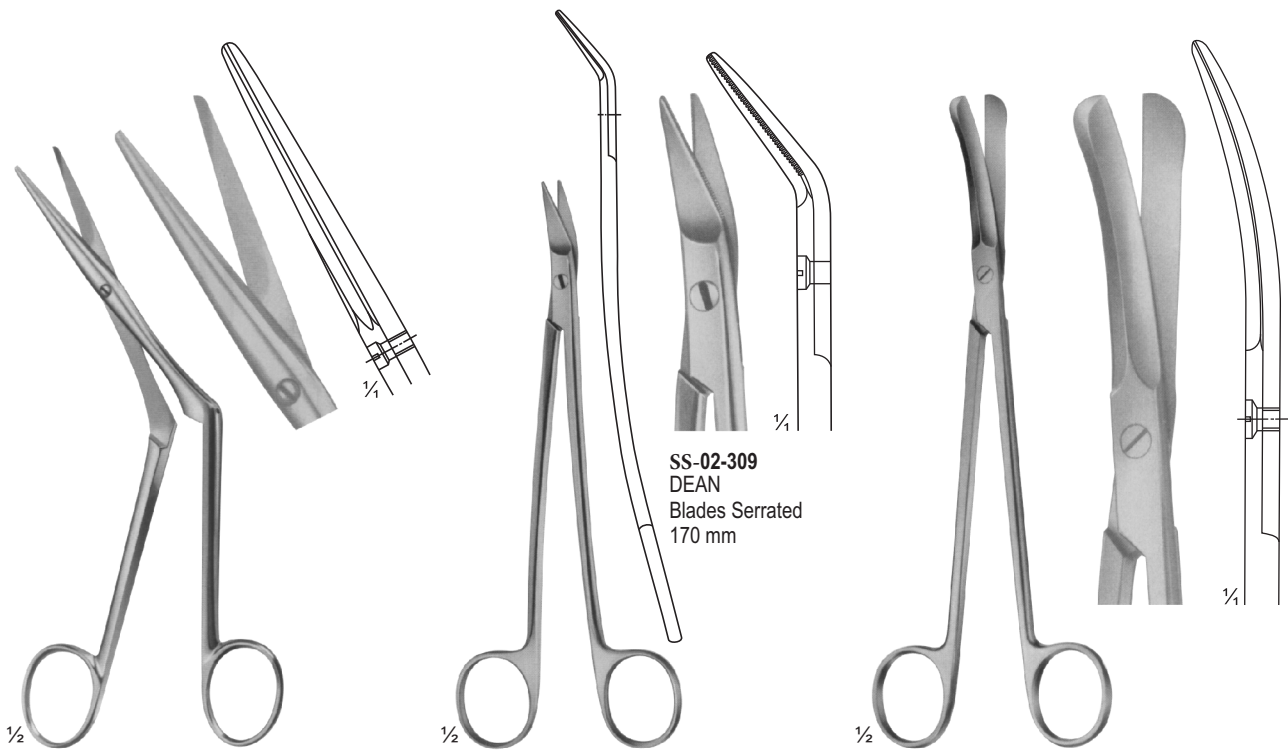

SS-02-287
200 mm

SS-02-288
145 mm

SS-02-289
180 mm

SS-02-290
200 mm

SS-02-283 -
SS-02-284 BABY -
METZENBAUM

SS-02-285 -
SS-02-290
METZENBAUM

SS-02-291 - SS-02-298
NELSON - METZENBAUM

SS-02-291 230 mm

SS-02-292 250 mm

SS-02-293 280 mm

SS-02-294 305 mm

SS-02-295 230 mm

SS-02-296 250 mm

SS-02-297 280 mm

SS-02-298 305 mm

SS-02-304 Goldman-Fox
1 Finaly Toothed
Blade 130 mm

SS-02-305 LOCKLIN
Curved Sideways,
1 Toothed Blade
155 mm

SS-02-306 FOMON
Blades Serrated
145 mm

SS-02-307 COTTLE
165 mm

SS-02-308 HEYMANN-KNIGHT
175 mm

SS-02-309 DEAN
Blades Serrated
170 mm

SS-02-310 GOOD
195 mm