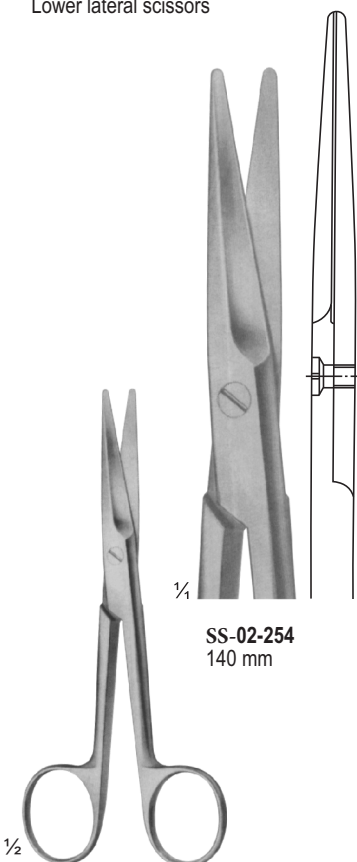

SS-02-233
Size: 100 mm

SS-02-232 - SS-02-233
STEVENS
Vessel and tendon Scissors
100 mm

SS-02-23
4
STEVENS
Dissecting Scissors
110 mm

SS-02-235 - SS-02-238
STEVENS
Vessel and tendon Scissors
110 mm

SS-02-235
Sharp

SS-02-236
Sharp

SS-02-237
Blunt

SS-02-238
Blunt

SS-02-250
115 mm

SS-02-250 -
SS-02-251 FOMON
Lower lateral scissors

SS-02-251
135 mm

SS-02-252

SS-02-252 -
SS-02-253 LANDOLT
Enucleation scissors
120 mm

SS-02-253

SS-02-254
140 mm

SS-02-254 -
SS-02-256 MAYO
SS-02-254 (140 mm)
SS-02-255 (155 mm)
SS-02-256 (170 mm)

SS-02-257 -
SS-02-259 MAYO
SS-02-257 (140 mm)
SS-02-258 (155 mm)
SS-02-259 (170 mm)

SS-02-260
140 mm