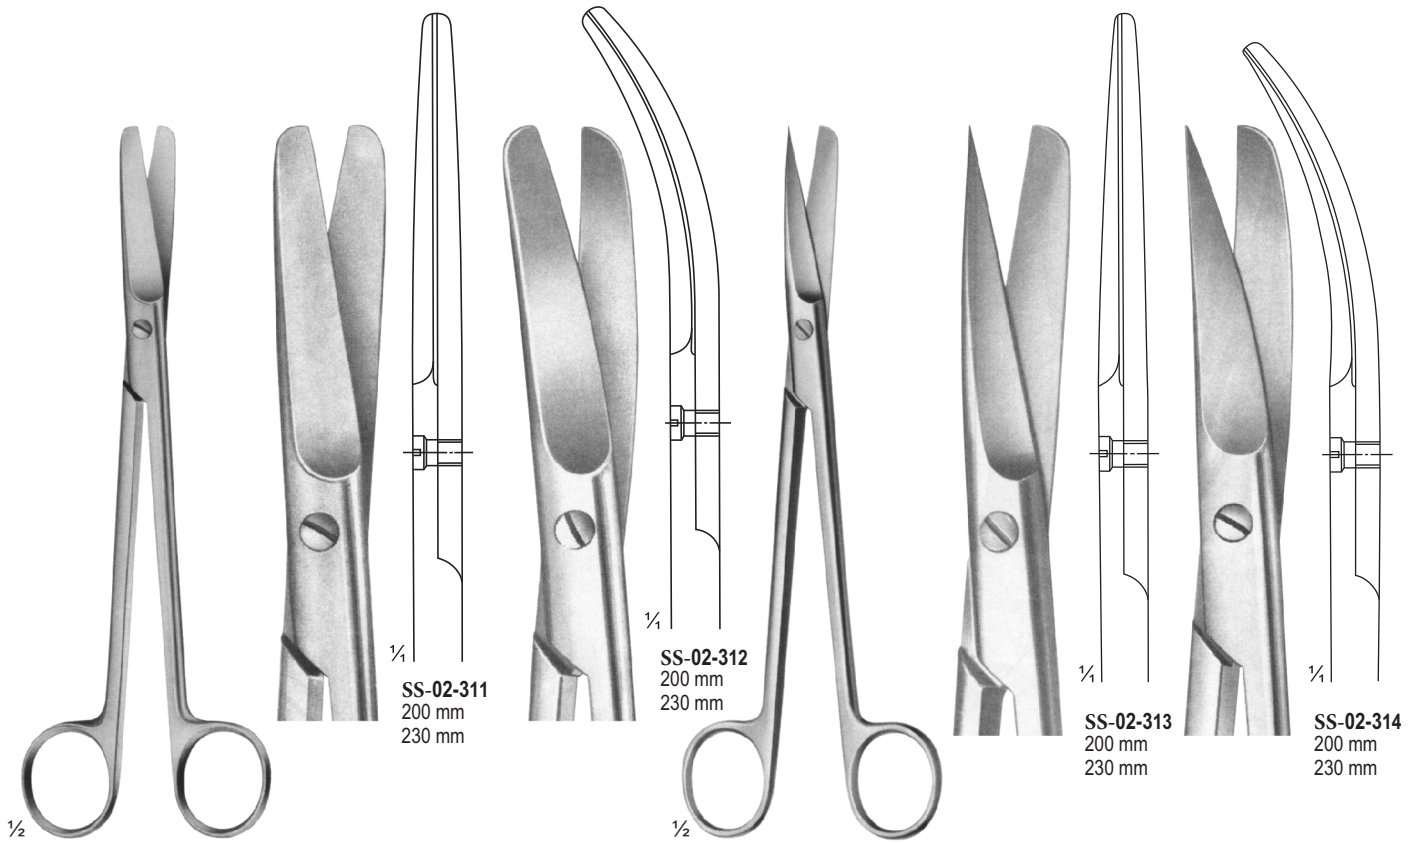

SS-02-305 LOCKLIN
Curved Sideways,
1 Toothed Blade
155 mm

SS-02-306 FOMON
Blades Serrated
145 mm

SS-02-307 COTTLE
165 mm

SS-02-308 HEYMANN-KNIGHT
175 mm

SS-02-309 DEAN
Blades Serrated
170 mm

SS-02-310 GOOD
195 mm

SS-02-311 -
SS-02-312 SIMS

SS-02-313 -
SS-02-314 SIMS

SS-02-315
SIMS

SS-02-316
SIMS

SS-02-317 -
SS-02-319
WERTHEIM

SS-02-317 145 mm
SS-02-318 200 mm
SS-02-319 230 mm

SS-02-320
SIEBOLD
Uterine Scissors
245 mm