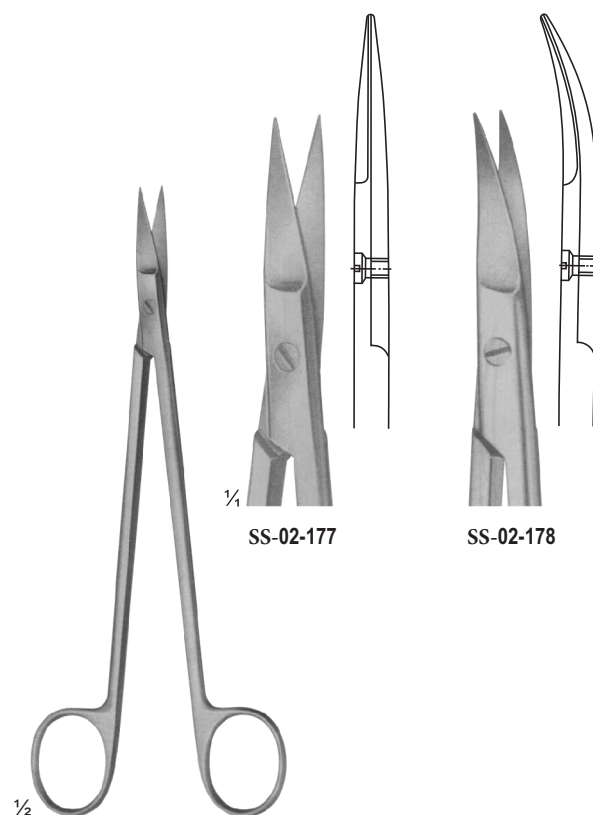

DIETRICH
SS-02-148 -
SS-02-152

SS-02-148
190 mm
25°

SS-02-149
185 mm
45°

SS-02-150
175 mm
60°

SS-02-151
175 mm
90°

SS-02-152
175 mm
120°

1/2

MIKRO-HEGEMANN
SS-02-153 -
SS-02-157 185 mm

SS-02-170

SS-02-171 -
 SS-02-174 Fine
 Operating Scissors 130
 mm

SS-02-171

SS-02-172

SS-02-173

SS-02-174

SS-02-175 -
SS-02-176 JOSEPH
150 mm

SS-02-177 -
SS-02-178 KELLY
175 mm

SS-02-181
105 mm

SS-02-189
200 mm

SS-02-190 - SS-02-195 (Standard Types)

- SS-02-190 (115 mm)
- SS-02-191 (130 mm)
- SS-02-192 (145 mm)
- SS-02-193 (150 mm)
- SS-02-194 (165 mm)
- SS-02-195 (175 mm)
- SS-02-196 (185 mm)