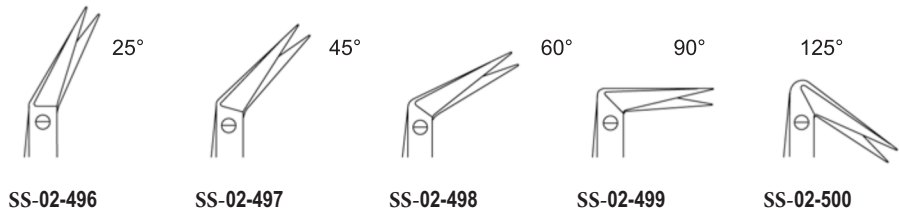

HYSTEREKTOMY
 SS-02-487
 25.5 cm, 9 3/4"

SIMS
SS-02-488 -
SS-02-489

SS-02-488 20.0 cm, 8"
SS-02-489 23.0 cm, 9"

SIMS
SS-02-490 -
SS-02-491

SS-02-490 20.0 cm,
8" SS-02-491 23.0
cm, 9"

DIETRICH
SS-02-492
17.5 cm, 6 5/8"

POTTS DE MARTEL
SS-02-493
24.0 cm, 9 1/2"

DE BAKEY
SS-02-494 -
SS-02-495

SS-02-494 20.0 cm, 8"
SS-02-495 23.0 cm, 9"

DIETRICH-HEGEMANN
 SS-02-496 - SS-02-500
 18.0 cm, 7"

POTTS-SMITH
 SS-02-501 -
 SS-02-503 18.0 cm,
 7½"

SS-02-504

SS-02-505

IRIS
SS-02-504 -
SS-02-505 11.5 cm,
4½"

gezahnt
serrated
dentada
dentata

UNIVERSAL
SS-02-506
12.0 cm, 4 3/4"

LISTER
SS-02-507
18.0 cm, 7"

LISTER
BC-408
24.0 cm, 9½"

METZENBAUM-THOREK
SS-02-509 - SS-02-511