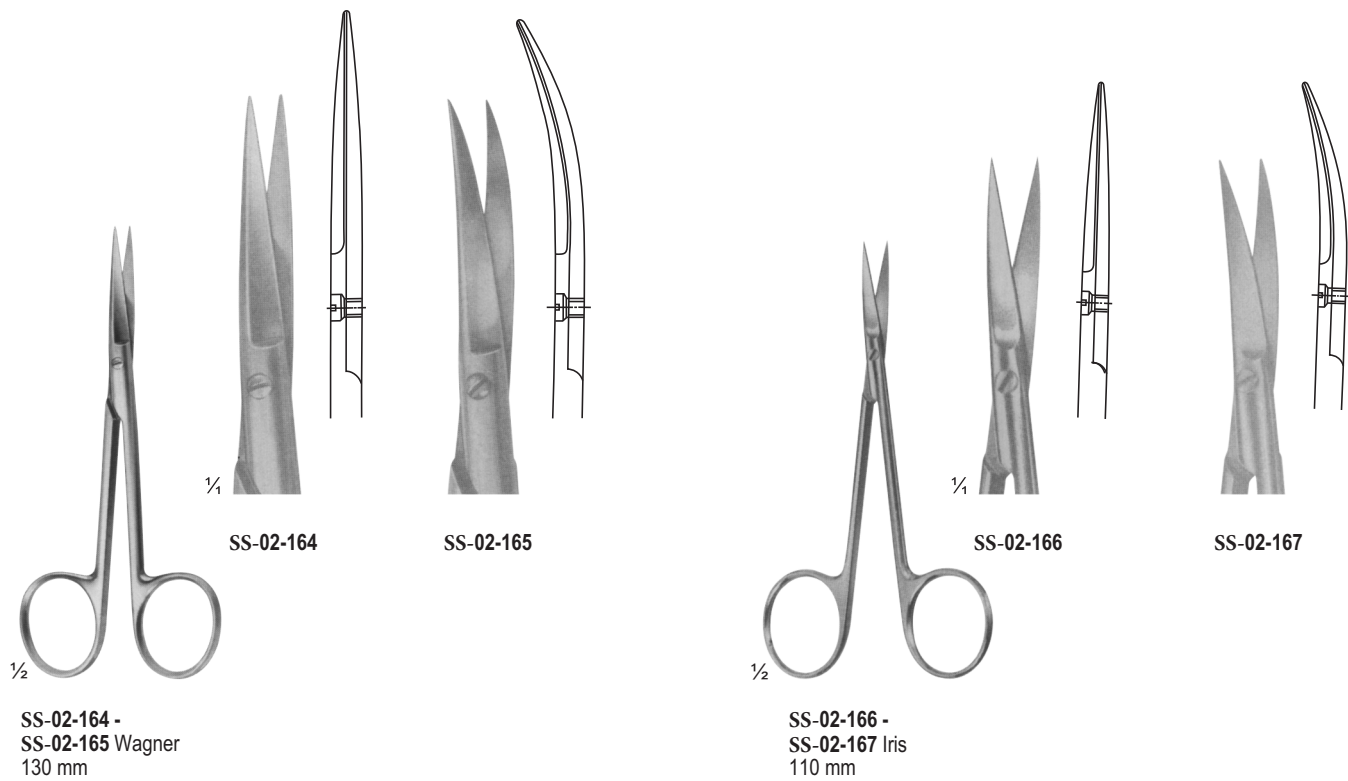

DIETRICH
SS-02-148 -
SS-02-152

SS-02-148
190 mm
25°

SS-02-149
185 mm
45°

SS-02-150
175 mm
60°

SS-02-151
175 mm
90°

SS-02-152
175 mm
120°

1/2

MIKRO-HEGEMANN
SS-02-153 -
SS-02-157 185 mm

SS-02-153
25°

SS-02-154
45°

SS-02-155
60°

SS-02-156
90°

SS-02-157
120°

SS-02-168 -
 SS-02-170 Fine
 Operating Scissors 120
 mm

SS-02-168

SS-02-169