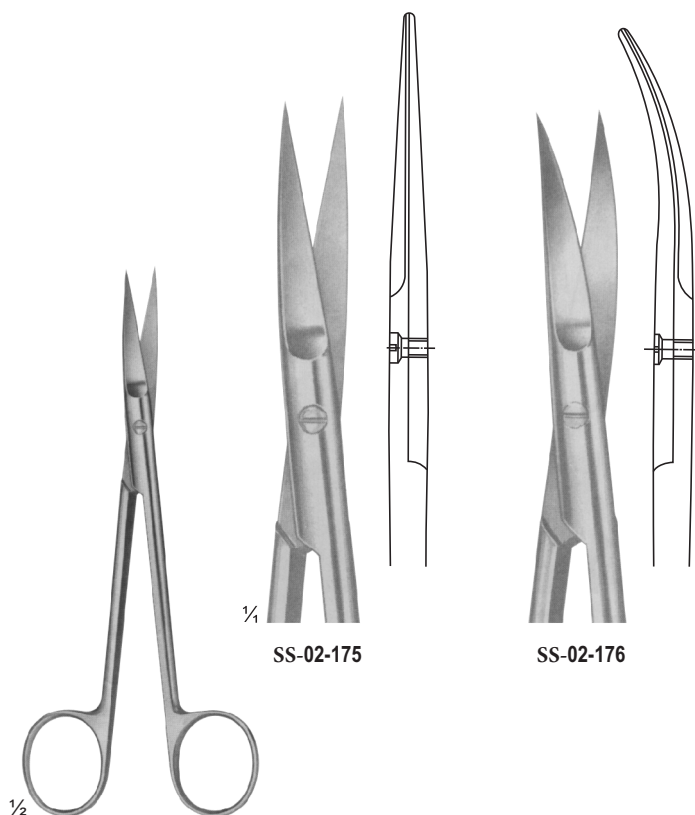

DIETRICH
SS-02-148 -
SS-02-152

SS-02-148
190 mm
25°

SS-02-149
185 mm
45°

SS-02-150
175 mm
60°

SS-02-151
175 mm
90°

SS-02-152
175 mm
120°

1/2

MIKRO-HEGEMANN
SS-02-153 -
SS-02-157 185 mm

SS-02-170

SS-02-171 -
 SS-02-174 Fine
 Operating Scissors 130
 mm

SS-02-171

SS-02-172

SS-02-173

SS-02-174

SS-02-175 -
SS-02-176 JOSEPH
150 mm

SS-02-177 -
SS-02-178 KELLY
175 mm