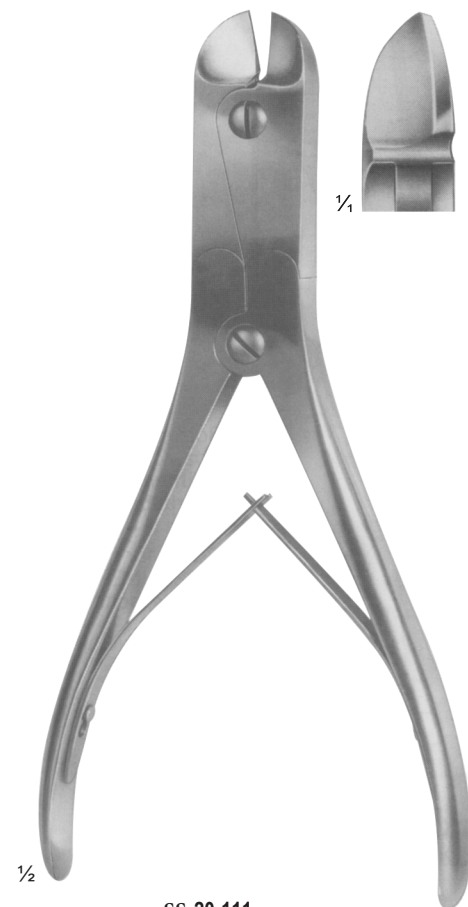

**SS-20-104**  
DUROTIP  
120 mm

for soft wire up to diam.	1,2 mm	1,2 mm
for hard wire up to diam.	0,8 mm	0,8 mm

**SS-20-105**  
HARVEY  
125 mm

0,4 mm
0,3 mm

**SS-20-106**  
150 mm

for soft wire up to diam	1,5 mm
for hard wire up to diam	1,0 mm

**SS-20-107**  
160 mm

1,5 mm
1,2 mm

**SS-20-108**  
140 mm

1,5 mm
1,0 mm

**SS-20-109**  
180 mm

for soft wire  
up to diam. 2,0 mm  
For hard wire 1,5 mm  
up to diam  
specially hardened  
cutting edges, front  
and lateral cutting  
action

**SS-20-110**  
REILL  
175 mm

for soft wire  
up to diam. 2,0 mm  
For hard wire 1,6 mm  
up to diam  
specially hardened  
cutting edges, for  
cutting off wires close  
to the bone

**SS-20-111**  
235 mm