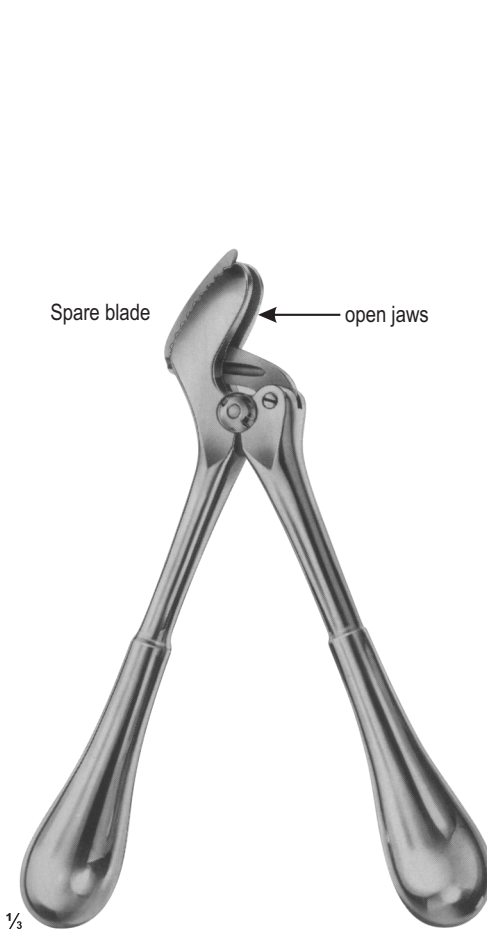

for soft wire  
up to diam. 3,0 mm  
For hard wire 2,2 mm  
up to diam

KILLIAN  
SS-20-112  
200 mm

SS-20-113 -  
SS-20-114  
SS-20-113 195 mm  
SS-20-114 225 mm

LEBSCHE  
SS-20-115  
Sternum chisel  
200 mm

SS-20-116  
230 mm

COLLIN  
SS-20-117  
195 mm

GLUCK  
SS-20-118  
190 mm

SS-20-119 STILLE-AESULAP 260 mm

SS-20-120 STILLE-AESULAP 360 mm

Blade with reinforced back

SS-20-121  
STILLE  
230 mm

SS-20-122  
Spare blade