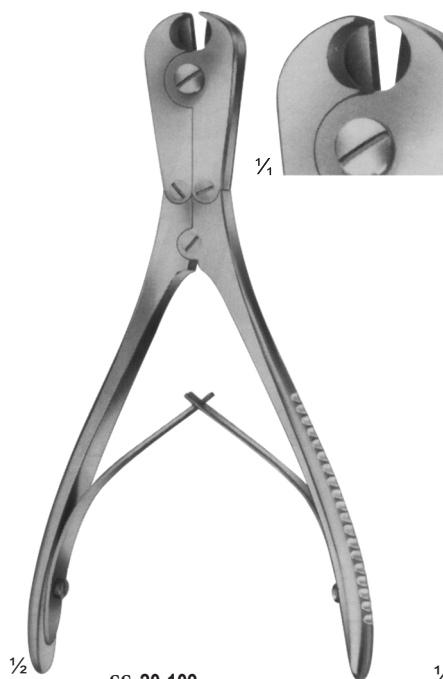

# SWISONS

SURGICALS

- Plaster Instruments

**SS-20-101**  
ANGLE  
130 mm

**SS-20-102**  
DUROTIP  
ANGLE  
130 mm

for soft wire up to diam.	0,5 mm	0,6 mm
for hard wire up to diam.	0,3 mm	0,4 mm

**SS-20-103**  
120 mm

**SS-20-104**  
DUROTIP  
120 mm

for soft wire up to diam.	1,2 mm	1,2 mm
for hard wire up to diam.	0,8 mm	0,8 mm

**SS-20-105**  
HARVEY  
125 mm

0,4 mm
0,3 mm

**SS-20-106**  
150 mm

for soft wire up to diam	1,5 mm
for hard wire up to diam	1,0 mm

**SS-20-107**  
160 mm

1,5 mm
1,2 mm

**SS-20-108**  
140 mm

1,5 mm
1,0 mm

**SS-20-109**  
180 mm

for soft wire  
up to diam. 2,0 mm  
For hard wire 1,5 mm  
up to diam  
specially hardened  
cutting edges, front  
and lateral cutting  
action

**SS-20-110**  
REILL  
175 mm

for soft wire  
up to diam. 2,0 mm  
For hard wire 1,6 mm  
up to diam  
specially hardened  
cutting edges, for  
cutting off wires close  
to the bone

**SS-20-111**  
235 mm