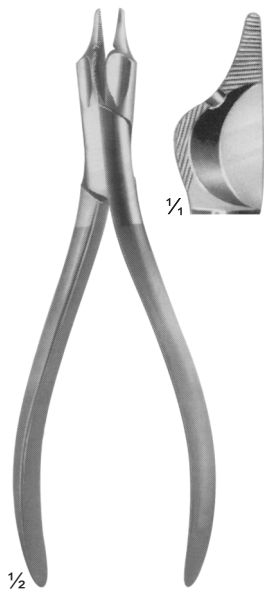

# SWISONS

SURGICALS

- Plaster Instruments

**SS-20-101**  
ANGLE  
130 mm

**SS-20-102**  
DUROTIP  
ANGLE  
130 mm

for soft wire up to diam.	0,5 mm	0,6 mm
for hard wire up to diam.	0,3 mm	0,4 mm

**SS-20-103**  
120 mm

**SS-20-104**  
DUROTIP  
120 mm

for soft wire up to diam.	1,2 mm	1,2 mm
for hard wire up to diam.	0,8 mm	0,8 mm

**SS-20-105**  
HARVEY  
125 mm

0,4 mm
0,3 mm

**SS-20-106**  
150 mm

for soft wire up to diam	1,5 mm
for hard wire up to diam	1,0 mm

**SS-20-107**  
160 mm

1,5 mm
1,2 mm

**SS-20-108**  
140 mm

1,5 mm
1,0 mm

**SS-20-109**  
180 mm

for soft wire  
up to diam. 2,0 mm  
For hard wire 1,5 mm  
up to diam  
specially hardened  
cutting edges, front  
and lateral cutting  
action

**SS-20-110**  
REILL  
175 mm

for soft wire  
up to diam. 2,0 mm  
For hard wire 1,6 mm  
up to diam  
specially hardened  
cutting edges, for  
cutting off wires close  
to the bone

**SS-20-111**  
235 mm