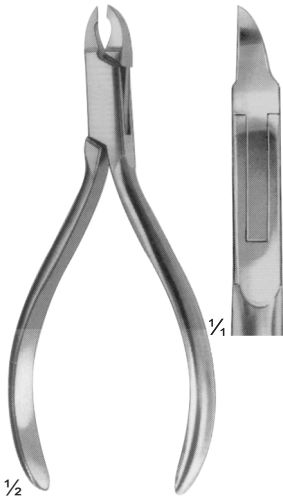

# SWISONS

SURGICALS

- Plaster Instruments

**SS-20-101**  
ANGLE  
130 mm

**SS-20-102**  
DUROTIP  
ANGLE  
130 mm

for soft wire up to diam.	0,5 mm	0,6 mm
for hard wire up to diam.	0,3 mm	0,4 mm

**SS-20-103**  
120 mm

**SS-20-104**  
DUROTIP  
120 mm

for soft wire up to diam.	1,2 mm	1,2 mm
for hard wire up to diam.	0,8 mm	0,8 mm

**SS-20-105**  
HARVEY  
125 mm

0,4 mm
0,3 mm

**SS-20-106**  
150 mm

for soft wire up to diam	1,5 mm
for hard wire up to diam	1,0 mm

**SS-20-107**  
160 mm

1,5 mm
1,2 mm

**SS-20-108**  
140 mm

1,5 mm
1,0 mm

**SS-20-109**  
180 mm

for soft wire  
up to diam. 2,0 mm  
For hard wire 1,5 mm  
up to diam  
specially hardened  
cutting edges, front  
and lateral cutting  
action

**SS-20-110**  
REILL  
175 mm

for soft wire  
up to diam. 2,0 mm  
For hard wire 1,6 mm  
up to diam  
specially hardened  
cutting edges, for  
cutting off wires close  
to the bone

**SS-20-111**  
235 mm