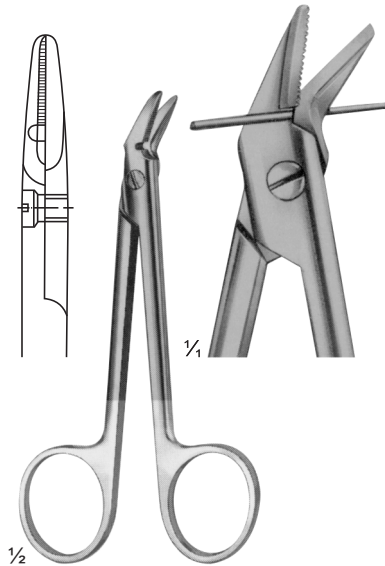

# SWISONS

SURGICALS

- Plaster Instruments

**SS-20-101**  
ANGLE  
130 mm

**SS-20-102**  
DUROTIP  
ANGLE  
130 mm

for soft wire up to diam.	0,5 mm	0,6 mm
for hard wire up to diam.	0,3 mm	0,4 mm

**SS-20-103**  
120 mm

**SS-20-104**  
DUROTIP  
120 mm

for soft wire up to diam.	1,2 mm	1,2 mm
for hard wire up to diam.	0,8 mm	0,8 mm

**SS-20-105**  
HARVEY  
125 mm

0,4 mm
0,3 mm

**SS-20-106**  
150 mm

for soft wire up to diam	1,5 mm
for hard wire up to diam	1,0 mm

**SS-20-107**  
160 mm

1,5 mm
1,2 mm

**SS-20-108**  
140 mm

1,5 mm
1,0 mm

**SS-20-109**  
180 mm

for soft wire  
up to diam. 2,0 mm  
For hard wire 1,5 mm  
up to diam  
specially hardened  
cutting edges, front  
and lateral cutting  
action

**SS-20-110**  
REILL  
175 mm

for soft wire  
up to diam. 2,0 mm  
For hard wire 1,6 mm  
up to diam  
specially hardened  
cutting edges, for  
cutting off wires close  
to the bone

**SS-20-111**  
235 mm