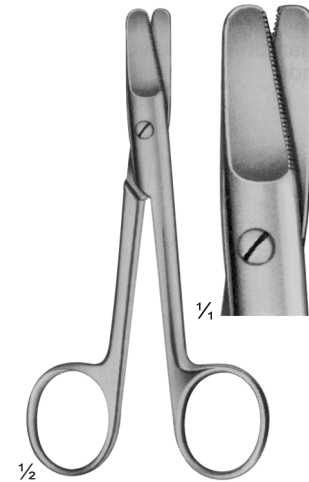

# SWISONS

SURGICALS

- Plaster Instruments

**SS-20-101**  
ANGLE  
130 mm

**SS-20-102**  
DUROTIP  
ANGLE  
130 mm

for soft wire up to diam.	0,5 mm	0,6 mm
for hard wire up to diam.	0,3 mm	0,4 mm

**SS-20-103**  
120 mm

**SS-20-104**  
DUROTIP  
120 mm

for soft wire up to diam.	1,2 mm	1,2 mm
for hard wire up to diam.	0,8 mm	0,8 mm

**SS-20-105**  
HARVEY  
125 mm

0,4 mm
0,3 mm

**SS-20-106**  
150 mm

for soft wire up to diam	1,5 mm
for hard wire up to diam	1,0 mm

**SS-20-107**  
160 mm

1,5 mm
1,2 mm

**SS-20-108**  
140 mm

1,5 mm
1,0 mm

**SS-20-109**  
180 mm

for soft wire  
up to diam. 2,0 mm  
For hard wire 1,5 mm  
up to diam  
specially hardened  
cutting edges, front  
and lateral cutting  
action

**SS-20-110**  
REILL  
175 mm

for soft wire  
up to diam. 2,0 mm  
For hard wire 1,6 mm  
up to diam  
specially hardened  
cutting edges, for  
cutting off wires close  
to the bone

**SS-20-111**  
235 mm