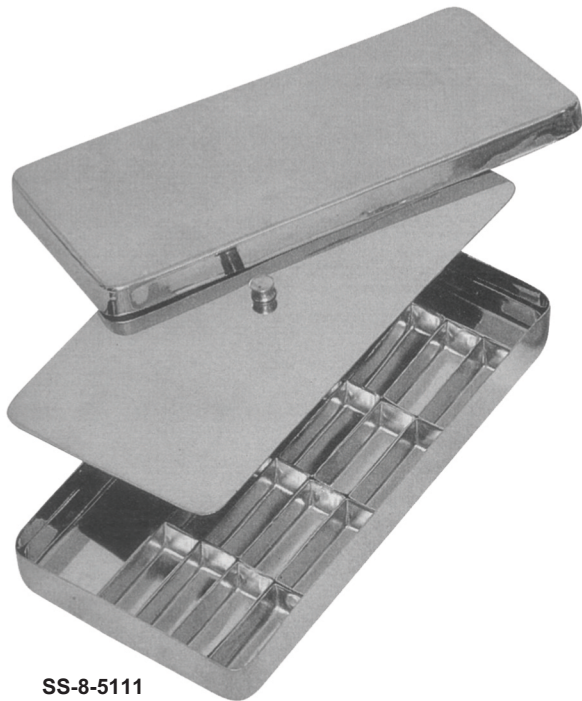

SWISONS

DENTAL

- Hollowares

SS-8-5111
ENDODONTICBOX

SS-8-5112
STERILIZINGBOX
Available in dif. sizes
17x17x3 cm
20x10x4 cm
25x12x6 cm
30x14x6 cm

SS-8-5113 ENDO
TRAY BOX

SS-8-5114
COTTONDISPENSER

SS-8-5115
ALCOHOLLAMP

Sterilizing Drums

SS-8-5116

SS-8-5117

SS-8-5118

Sterilizing Boxes

SS-8-5119

SS-8-5120

SS-8-5121