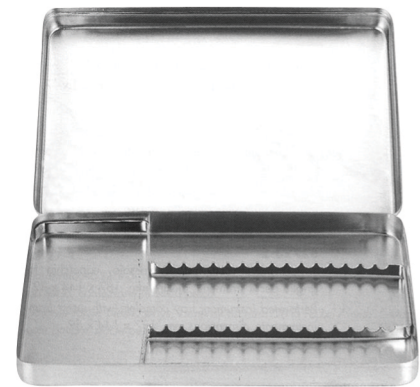

COTTON DISPENSER

SS-8-5128
IRRIGATOR(Douchcan)

SS-8-5129
MEASURINGJUG

SS-8-5130
KIDNEY TRAY

SS-8-5131
FORCEP JAR

SS-8-5132
GALLIPOT WITH & WITHOUT LID

SS-8-5133
SPITTEN MUG

SS-8-5134
SPIRIT LAMP

SS-8-5135
Perforated Tray

SS-8-5136
Perforated Base

SS-8-5137
Solid Base

SS-8-5138
Instruments Tray

SS-8-5139
Instruments Tray

SS-8-5140
Instruments Tray
(Perforated)

SS-8-5141
Instruments Tray Shallow
(Mayo)