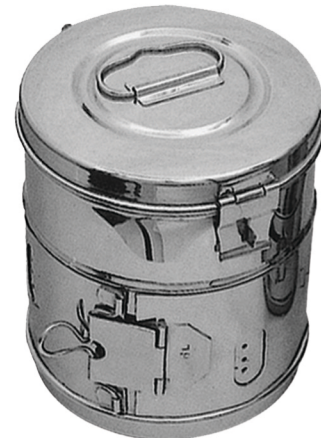

SWISONS

DENTAL

- Hollowares

SS-8-5111
ENDODONTICBOX

SS-8-5112
STERILIZINGBOX
Available in dif. sizes
17x17x3 cm
20x10x4 cm
25x12x6 cm
30x14x6 cm

SS-8-5113 ENDO
TRAY BOX

SS-8-5114
COTTONDISPENSER

SS-8-5115
ALCOHOLLAMP

Sterilizing Drums

SS-8-5116

SS-8-5117

SS-8-5118

Sterilizing Boxes

SS-8-5119

SS-8-5120

SS-8-5121

Sterilizing Boxes

SS-8-5122

SS-8-5123

SS-8-5124

SS-8-5125

FORCEP AND THERMOMETER JARS

SS-8-5126

SS-8-5127