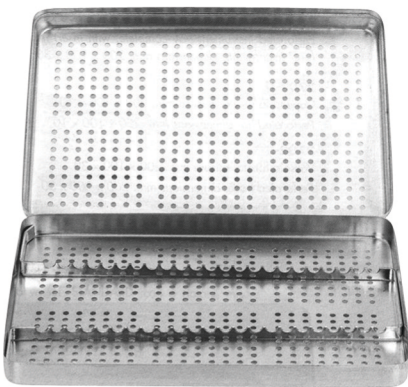

Sterilizing Boxes

SS-8-5122

SS-8-5123

SS-8-5124

SS-8-5125

FORCEP AND THERMOMETER JARS

SS-8-5126

SS-8-5127

COTTON DISPENSER

SS-8-5128
IRRIGATOR(Douchcan)

SS-8-5129
MEASURINGJUG

SS-8-5130
KIDNEY TRAY

SS-8-5131
FORCEP JAR

SS-8-5132
GALLIPOT WITH & WITHOUT LID

SS-8-5133
SPITTEN MUG

SS-8-5134
SPIRIT LAMP

SS-8-5135
Perforated Tray

SS-8-5136
Perforated Base

SS-8-5137
Solid Base

SS-8-5138
Instruments Tray

SS-8-5139
Instruments Tray

SS-8-5140
Instruments Tray
(Perforated)

SS-8-5141
Instruments Tray Shallow
(Mayo)