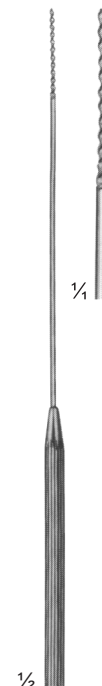

SS-03-105
 NELATON
 160 mm
 Directors

SS-03-106
 Director with tip
 Diam. Of tip 3,3
 mm 140 mm

SS-03-107
 BRODIE Director
 with tip, Diam. Of
 tip 3,5 mm 200 mm

SS-03-108 2,5 mm
 SS-03-109 2,5 mm
 SS-03-110 3,0 mm

SS-03-117 Probes

SS-03-118 Double ended probe, malleable, diam. of tips 3 mm with hole 190 mm

SS-03-119 Double ended probes, tin, malleable, diam. of tips 3,5 mm with hole 250 mm, 300 mm

SS-03-120 Double ended probes, tin, malleable, diam. of tips 4 mm 400 mm

SS-03-136
Triangular
serrated end
140 mm

SS-03-137
Rough, spiral end
140 mm

SS-03-138
Rough, spiral end
140 mm

SS-03-139
Rough, spiral end
140 mm

SS-03-140
FARRELL
Round,
serrated end
140 mm

SS-03-141
LATHBURY-FARRELL
Triangular,
serrated end
140 mm

SS-03-142
FARRELL
Rough,
spiral end
160 mm

SS-03-143
LATHBURY-FARRELL
Triangular,
serrated end
160 mm

SS-03-144
Triangular,
serrated end
160 mm

SS-03-145
Rough,
spiral end
180 mm

SS-03-146
Rough,
spiral end
180 mm