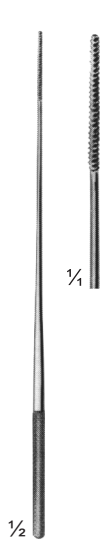

SS-03-105
 NELATON
 160 mm
 Directors

SS-03-106
 Director with tip
 Diam. Of tip 3,3
 mm 140 mm

SS-03-107
 BRODIE Director
 with tip, Diam. Of
 tip 3,5 mm 200 mm

SS-03-108 2,5 mm
 SS-03-109 2,5 mm
 SS-03-110 3,0 mm

SS-03-117 Probes

SS-03-118 Double ended probe, malleable, diam. of tips 3 mm with hole 190 mm

SS-03-119 Double ended probes, tin, malleable, diam. of tips 3,5 mm with hole 250 mm, 300 mm

SS-03-120 Double ended probes, tin, malleable, diam. of tips 4 mm 400 mm

SS-03-136
Triangular
serrated end
140 mm

SS-03-137
Rough, spiral end
140 mm

SS-03-138
Rough, spiral end
140 mm

SS-03-139
Rough, spiral end
140 mm

SS-03-140
FARRELL
Round,
serrated end
140 mm

SS-03-141
LATHBURY-FARRELL
Triangular,
serrated end
140 mm

SS-03-142
FARRELL
Rough,
spiral end
160 mm

SS-03-143
LATHBURY-FARRELL
Triangular,
serrated end
160 mm

SS-03-144
Triangular,
serrated end
160 mm

SS-03-145
Rough,
spiral end
180 mm

SS-03-146
Rough,
spiral end
180 mm