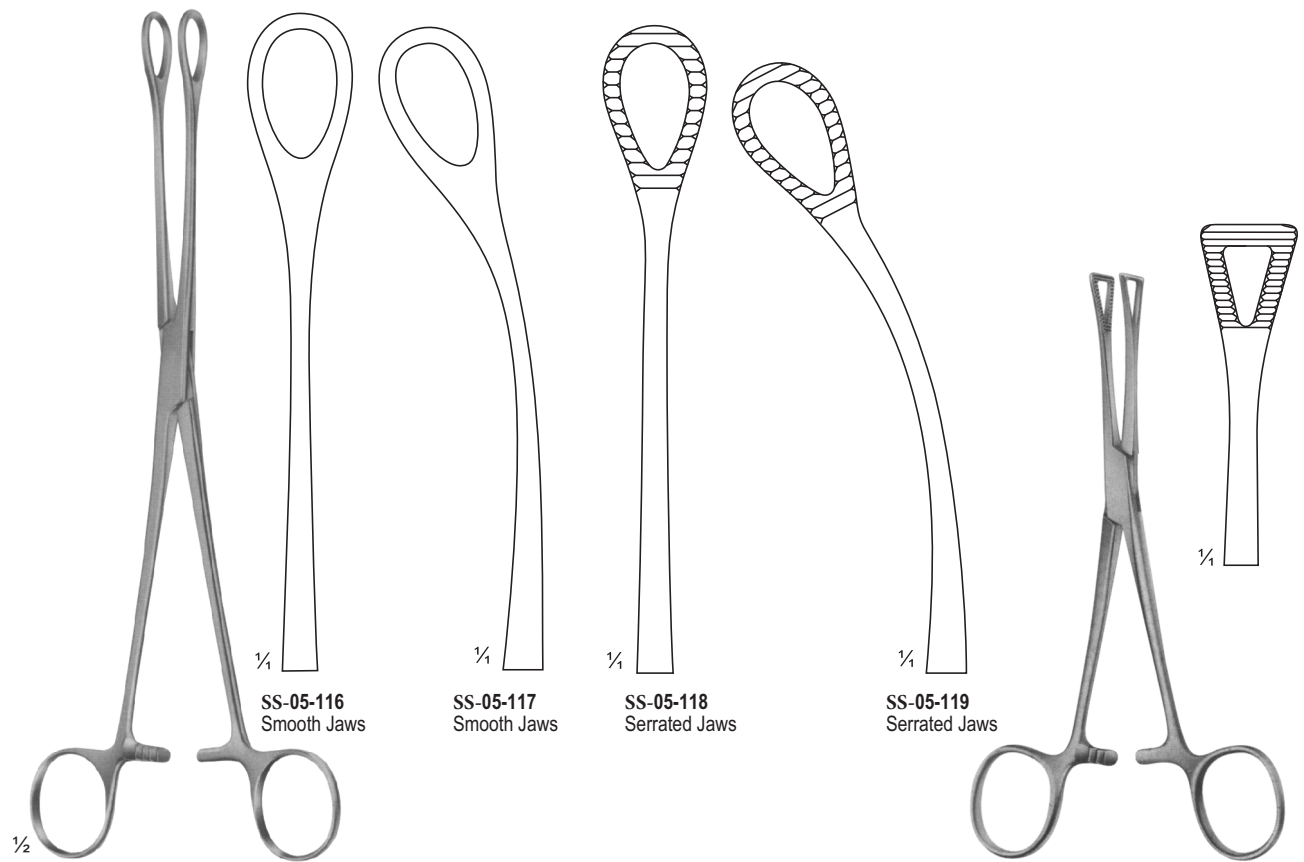

## SURGICALS

- Sponge and Dressing Forceps
- Washing Forceps
- Organ and Tissue Grasping Forceps
- Towel Clamps

SS-05-107 -  
SS-05-108 SIMS-  
MAIER  
280 mm

SS-05-109  
COLLIN  
240 mm

SS-05-11  
0  
EMMET Laterally Angled  
240 mm

SS-05-111  
EMMET  
210 mm

SS-05-112 - SS-05-113  
FOERSTER-BALLENGER  
180 mm

SS-05-114 -  
SS-05-115  
RAMPLEY

SS-05-115  
250 mm

SS-05-116 - SS-05-119  
FOERSTER-BALLENGER  
240 mm

SS-05-120  
PENNINGTON  
155 mm

1/2

SS-05-121 -  
SS-05-122 COLLIN

1/2

SS-05-121  
195 mm

1/2

SS-05-122  
230 mm

1/2

SS-05-123 -  
SS-05-125 COLLIN

1/2

SS-05-123  
160 mm

1/2

SS-05-124  
160 mm

1/2

SS-05-125  
170 mm

1/2

SS-05-126  
HEYWOOD-SMITH  
200 mm