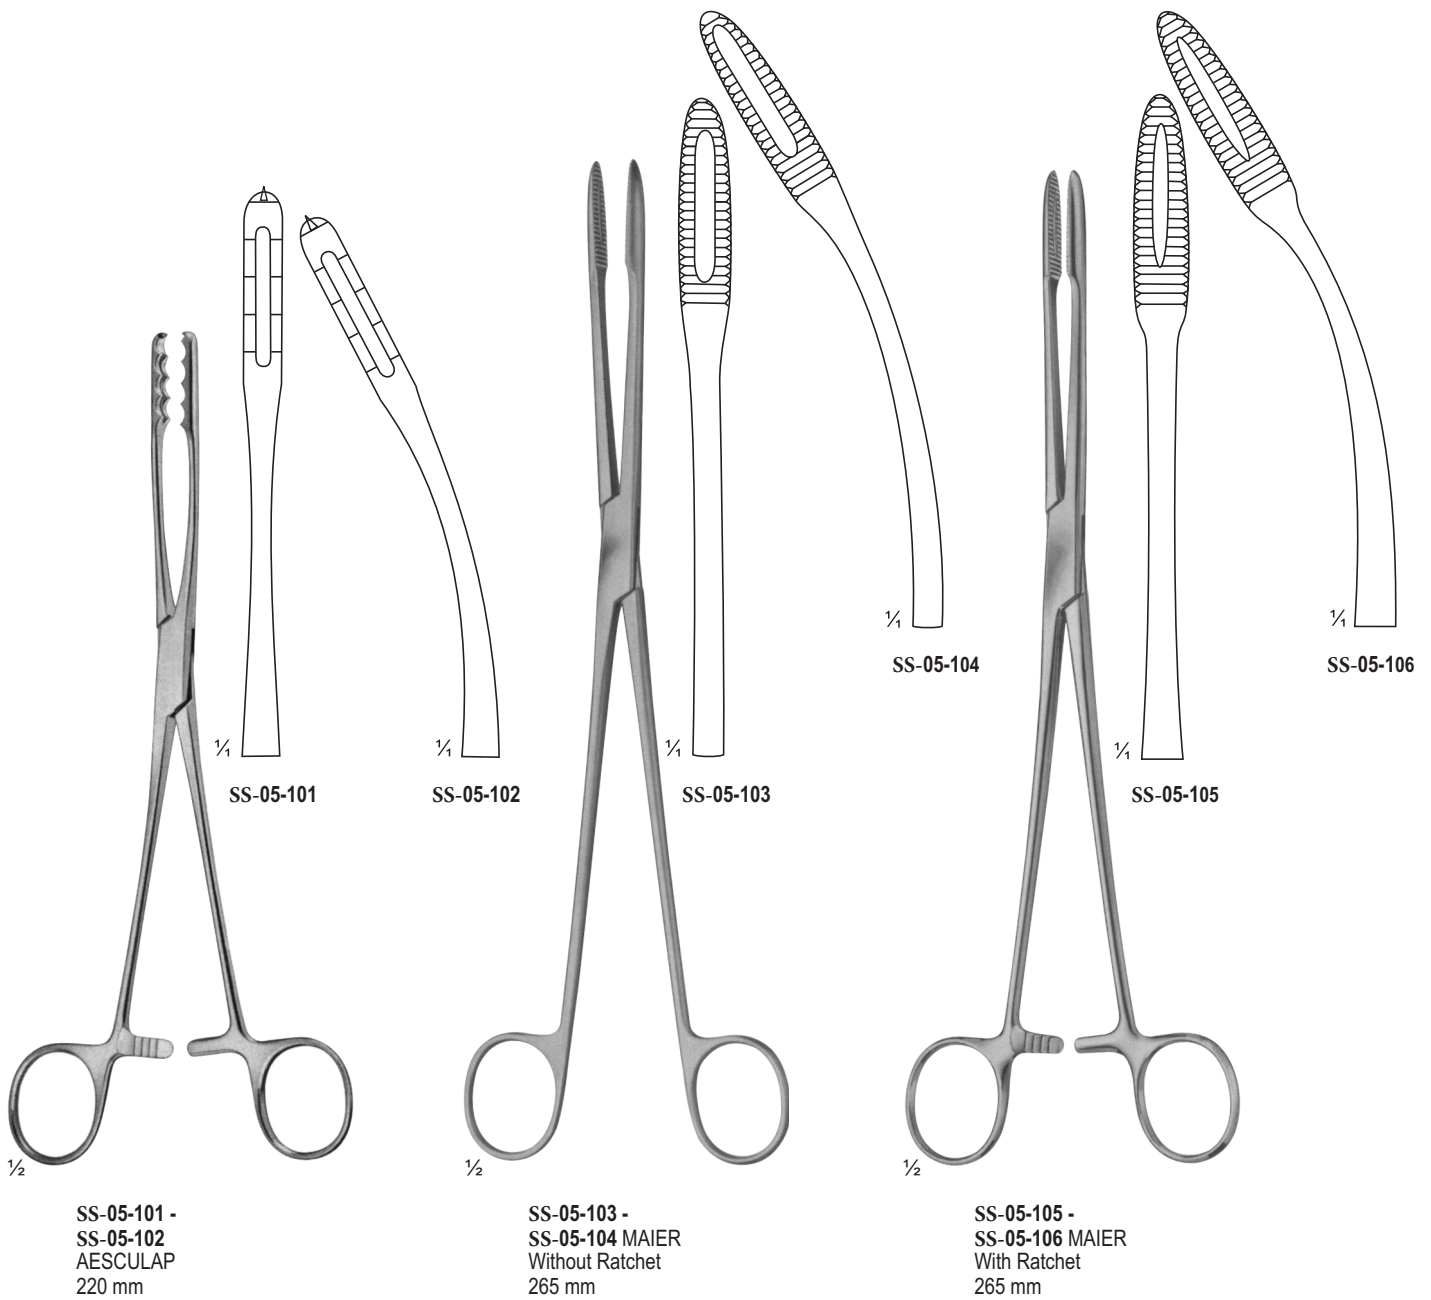

## SURGICALS

- Sponge and Dressing Forceps
- Washing Forceps
- Organ and Tissue Grasping Forceps
- Towel Clamps

SS-05-107 -  
SS-05-108 SIMS-  
MAIER  
280 mm

SS-05-109  
COLLIN  
240 mm

SS-05-11  
0  
EMMET Laterally Angled  
240 mm

1/2

SS-05-121 -  
SS-05-122 COLLIN

1/2

SS-05-121  
195 mm

1/2

SS-05-122  
230 mm

1/2

SS-05-123 -  
SS-05-125 COLLIN

1/2

**SS-05-127**  
NOTO  
280 mm

**SS-05-128**  
KELLY  
320 mm

**SS-05-154**  
for paper cloths  
140 mm

**SS-05-155**  
LORNA  
non perforating  
130 mm

**SS-05-156**  
BUNT  
105 mm

**SS-05-157**  
MAYO  
140 mm