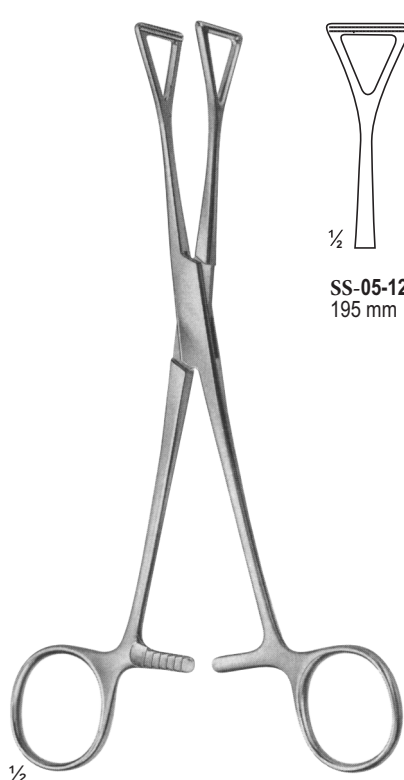

## SURGICALS

- Sponge and Dressing Forceps
- Washing Forceps
- Organ and Tissue Grasping Forceps
- Towel Clamps

SS-05-107 -  
SS-05-108 SIMS-  
MAIER  
280 mm

SS-05-109  
COLLIN  
240 mm

SS-05-11  
0  
EMMET Laterally Angled  
240 mm

SS-05-111  
EMMET  
210 mm

SS-05-112 - SS-05-113  
FOERSTER-BALLENGER  
180 mm

SS-05-114 -  
SS-05-115  
RAMPLEY

SS-05-115  
250 mm

SS-05-116 - SS-05-119  
FOERSTER-BALLENGER  
240 mm

SS-05-120  
PENNINGTON  
155 mm

1/2

SS-05-121 -  
SS-05-122 COLLIN

1/2

SS-05-121  
195 mm

1/2

SS-05-122  
230 mm

1/2

SS-05-123 -  
SS-05-125 COLLIN

1/2

SS-05-123  
160 mm

1/2

SS-05-124  
160 mm

1/2

SS-05-125  
170 mm

1/2

SS-05-126  
HEYWOOD-SMITH  
200 mm