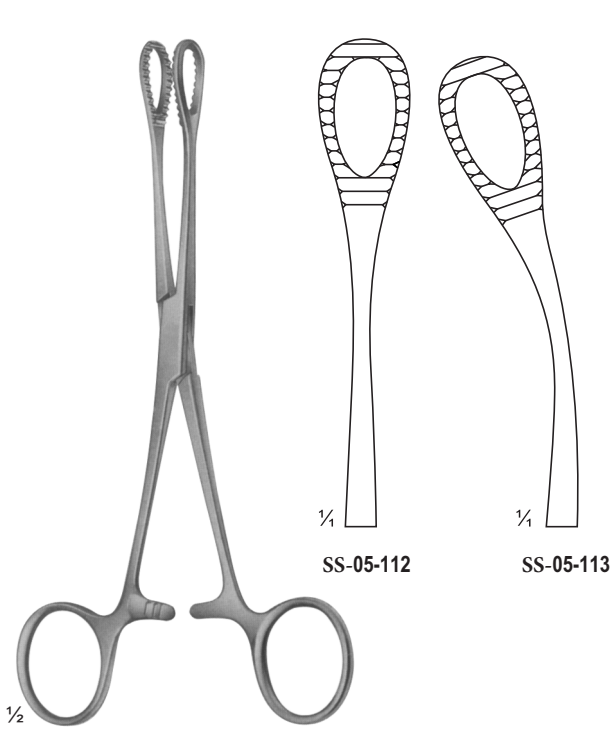

## SURGICALS

- Sponge and Dressing Forceps
- Washing Forceps
- Organ and Tissue Grasping Forceps
- Towel Clamps

SS-05-107 -  
SS-05-108 SIMS-  
MAIER  
280 mm

SS-05-109  
COLLIN  
240 mm

SS-05-11  
0  
EMMET Laterally Angled  
240 mm

SS-05-111  
EMMET  
210 mm

SS-05-112 - SS-05-113  
FOERSTER-BALLENGER  
180 mm

SS-05-114 -  
SS-05-115  
RAMPLEY

SS-05-115  
250 mm

SS-05-116 - SS-05-119  
FOERSTER-BALLENGER  
240 mm

SS-05-120  
PENNINGTON  
155 mm

1/2

SS-05-121 -  
SS-05-122 COLLIN

1/2

SS-05-121  
195 mm

1/2

SS-05-122  
230 mm

1/2

SS-05-123 -  
SS-05-125 COLLIN

1/2

**SS-05-127**  
NOTO  
280 mm

**SS-05-128**  
KELLY  
320 mm

**SS-05-154**  
for paper cloths  
140 mm

**SS-05-155**  
LORNA  
non perforating  
130 mm

**SS-05-156**  
BUNT  
105 mm

**SS-05-157**  
MAYO  
140 mm