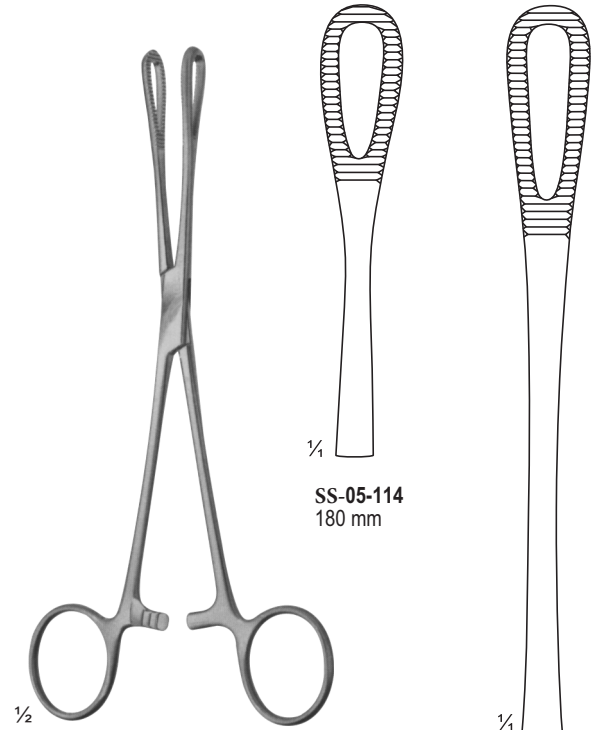

## SURGICALS

- Sponge and Dressing Forceps
- Washing Forceps
- Organ and Tissue Grasping Forceps
- Towel Clamps

SS-05-107 -  
SS-05-108 SIMS-  
MAIER  
280 mm

SS-05-109  
COLLIN  
240 mm

SS-05-11  
0  
EMMET Laterally Angled  
240 mm

SS-05-111  
EMMET  
210 mm

SS-05-112 - SS-05-113  
FOERSTER-BALLENGER  
180 mm

SS-05-114 -  
SS-05-115  
RAMPLEY

SS-05-115  
250 mm

SS-05-116 - SS-05-119  
FOERSTER-BALLENGER  
240 mm

SS-05-120  
PENNINGTON  
155 mm

1/2

SS-05-121 -  
SS-05-122 COLLIN

1/2

SS-05-121  
195 mm

1/2

SS-05-122  
230 mm

1/2

SS-05-123 -  
SS-05-125 COLLIN

1/2

**SS-05-127**  
NOTO  
280 mm

**SS-05-128**  
KELLY  
320 mm

**SS-05-154**  
for paper cloths  
140 mm

**SS-05-155**  
LORNA  
non perforating  
130 mm

**SS-05-156**  
BUNT  
105 mm

**SS-05-157**  
MAYO  
140 mm