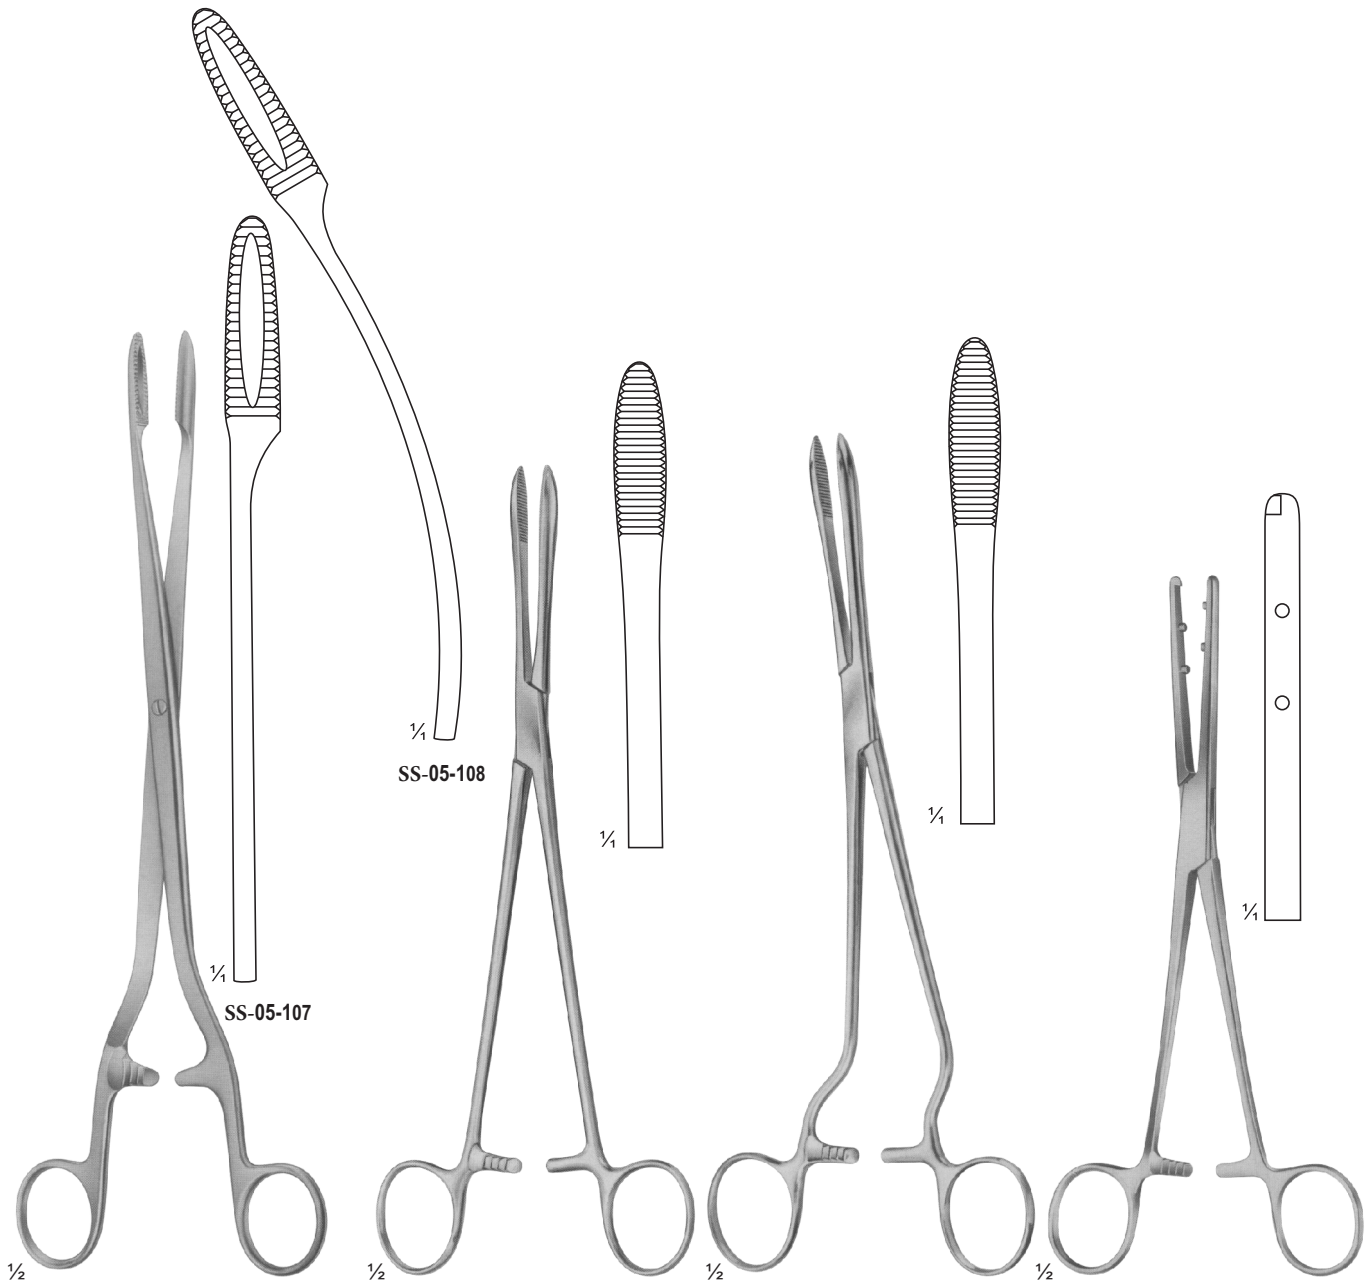

## SURGICALS

- Sponge and Dressing Forceps
- Washing Forceps
- Organ and Tissue Grasping Forceps
- Towel Clamps

SS-05-107 -  
SS-05-108 SIMS-  
MAIER  
280 mm

SS-05-109  
COLLIN  
240 mm

SS-05-11  
0  
EMMET Laterally Angled  
240 mm

1/2

SS-05-121 -  
SS-05-122 COLLIN

1/2

SS-05-121  
195 mm

1/2

SS-05-122  
230 mm

1/2

SS-05-123 -  
SS-05-125 COLLIN