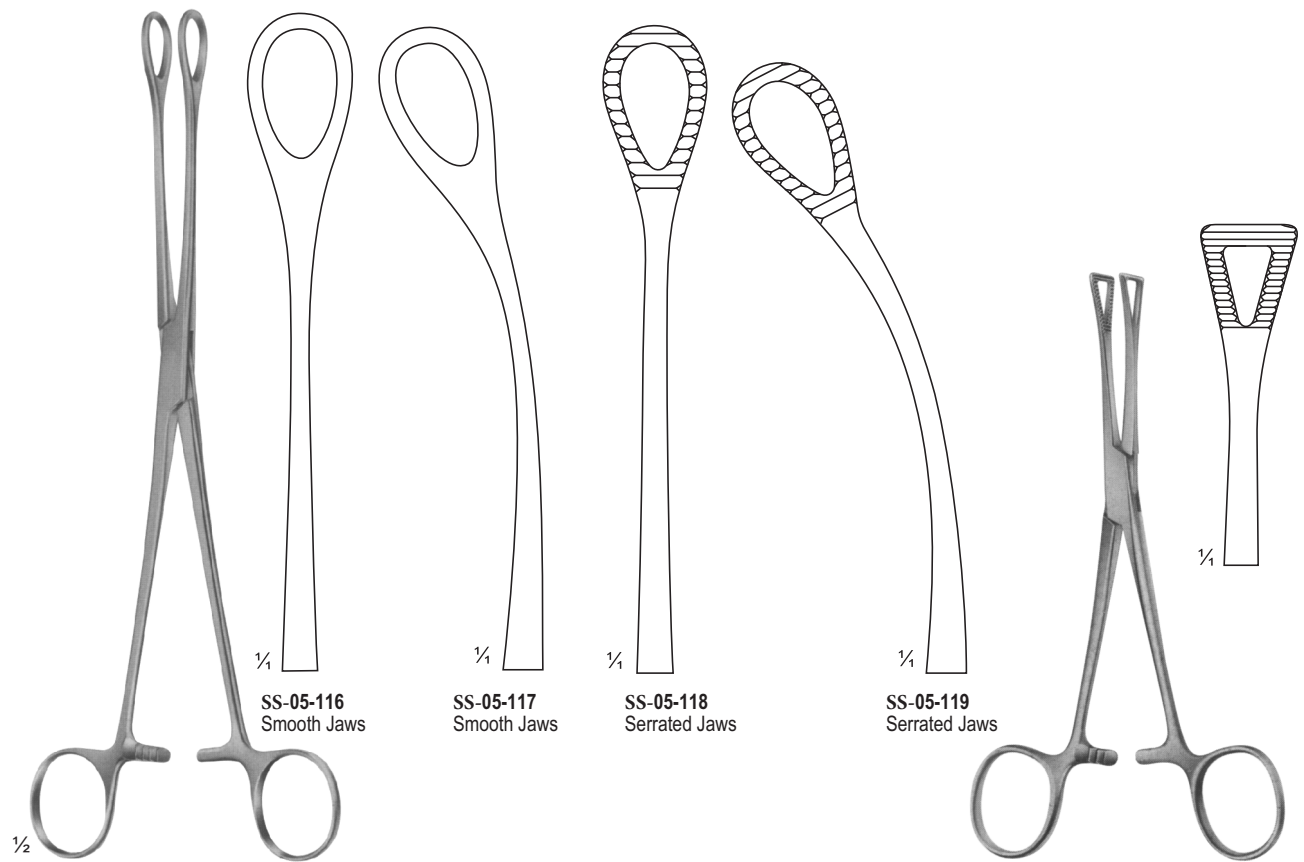

SWISONS

SURGICALS

- Bone Punches
- Rongeurs
- Amputation

SS-05-107 -
SS-05-108 SIMS-
MAIER
280 mm

SS-05-109
COLLIN
240 mm

SS-05-11
0
EMMET Laterally Angled
240 mm

SS-05-111
EMMET
210 mm

SS-05-112 - SS-05-113
FOERSTER-BALLENGER
180 mm

SS-05-114 -
SS-05-115
RAMPLEY

SS-05-115
250 mm

SS-05-116 - SS-05-119
FOERSTER-BALLENGER
240 mm

SS-05-119
Serrated Jaws

SS-05-120
PENNINGTON
155 mm

1/2

SS-05-121 -
SS-05-122 COLLIN

1/2

SS-05-121
195 mm

1/2

SS-05-122
230 mm

1/2

SS-05-123 -
SS-05-125 COLLIN

1/2

SS-05-123
160 mm

1/2

SS-05-124
160 mm

1/2

SS-05-125
170 mm

1/2

SS-05-126
HEYWOOD-SMITH
200 mm

1/2

SS-05-127
NOTO
280 mm

SS-05-128
KELLY
320 mm