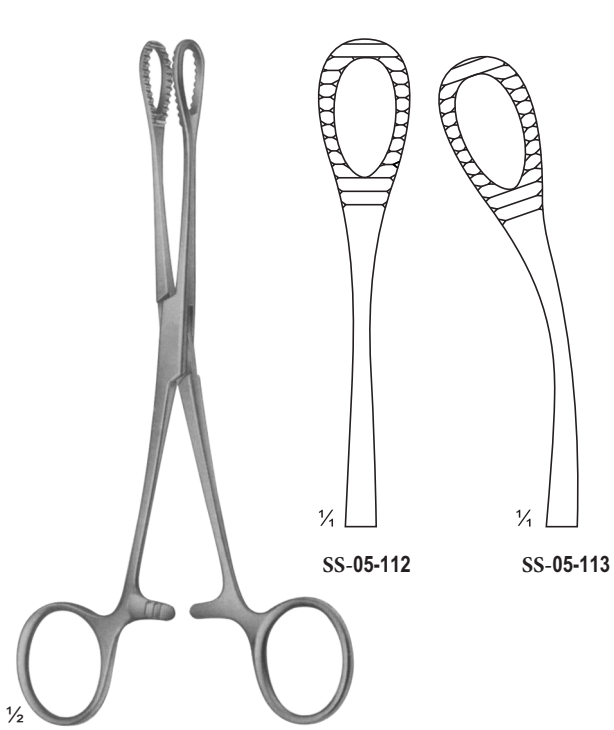

SWISONS

SURGICALS

- Bone Punches
- Rongeurs
- Amputation

SS-05-107 -
SS-05-108 SIMS-
MAIER
280 mm

SS-05-109
COLLIN
240 mm

SS-05-11
0
EMMET Laterally Angled
240 mm

SS-05-111
EMMET
210 mm

SS-05-112 - SS-05-113
FOERSTER-BALLENGER
180 mm

SS-05-114 -
SS-05-115
RAMPLEY

SS-05-115
250 mm

SS-05-116 - SS-05-119
FOERSTER-BALLENGER
240 mm

SS-05-119
Serrated Jaws

SS-05-120
PENNINGTON
155 mm

1/2

SS-05-121 -
SS-05-122 COLLIN

1/2

SS-05-121
195 mm

1/2

SS-05-122
230 mm

1/2

SS-05-123 -
SS-05-125 COLLIN

1/2

SS-05-123
160 mm

1/2

SS-05-124
160 mm

1/2

SS-05-125
170 mm

1/2

SS-05-126
HEYWOOD-SMITH
200 mm

1/2

SS-05-127
NOTO
280 mm

SS-05-128
KELLY
320 mm