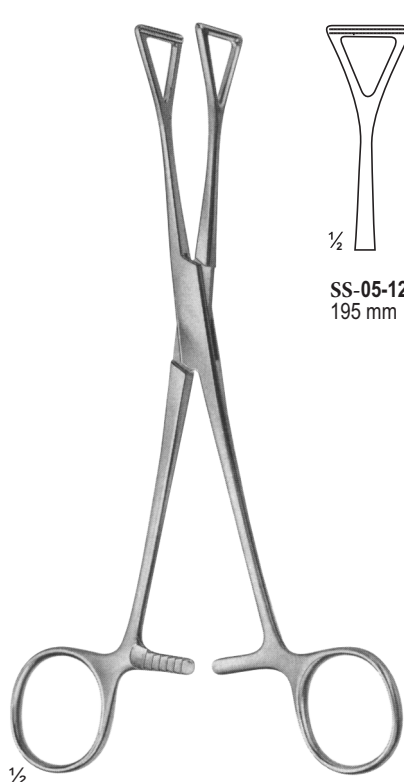

SWISONS

SURGICALS

- Bone Punches
- Rongeurs
- Amputation

SS-05-107 -
SS-05-108 SIMS-
MAIER
280 mm

SS-05-109
COLLIN
240 mm

SS-05-11
0
EMMET Laterally Angled
240 mm

SS-05-111
EMMET
210 mm

SS-05-112 - SS-05-113
FOERSTER-BALLENGER
180 mm

SS-05-114 -
SS-05-115
RAMPLEY

SS-05-115
250 mm

SS-05-116 - SS-05-119
FOERSTER-BALLENGER
240 mm

SS-05-119
Serrated Jaws

SS-05-120
PENNINGTON
155 mm

1/2

SS-05-121 -
SS-05-122 COLLIN

1/2

SS-05-121
195 mm

1/2

SS-05-122
230 mm

1/2

SS-05-123 -
SS-05-125 COLLIN

1/2

SS-05-123
160 mm

1/2

SS-05-124
160 mm

1/2

SS-05-125
170 mm

1/2

SS-05-126
HEYWOOD-SMITH
200 mm

1/2

SS-05-127
NOTO
280 mm

SS-05-128
KELLY
320 mm