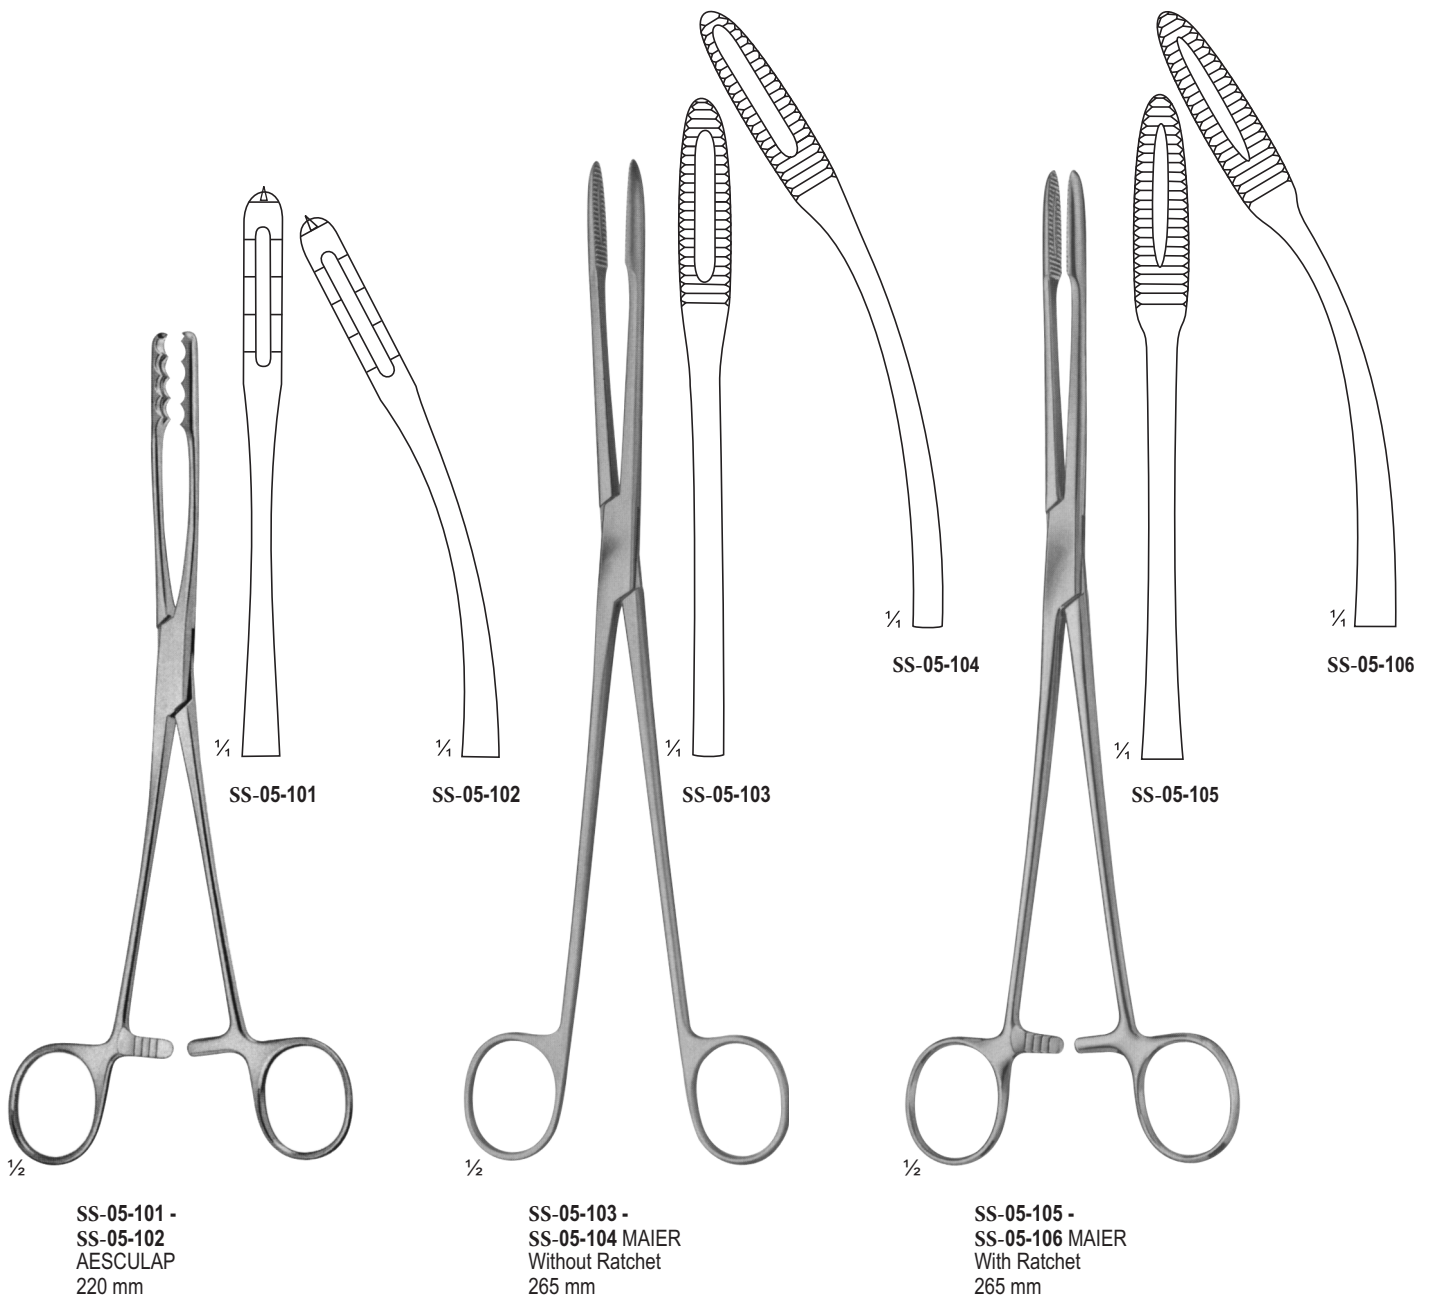

SWISONS

SURGICALS

- Bone Punches
- Rongeurs
- Amputation

SS-05-107 -
SS-05-108 SIMS-
MAIER
280 mm

SS-05-109
COLLIN
240 mm

SS-05-11
0
EMMET Laterally Angled
240 mm

SS-05-111
EMMET
210 mm

SS-05-112 - SS-05-113
FOERSTER-BALLENGER
180 mm

SS-05-114 -
SS-05-115
RAMPLEY

SS-05-115
250 mm

SS-05-116 - SS-05-119
FOERSTER-BALLENGER
240 mm

SS-05-119
Serrated Jaws

SS-05-120
PENNINGTON
155 mm

1/2

SS-05-121 -
SS-05-122 COLLIN

1/2

SS-05-121
195 mm

1/2

SS-05-122
230 mm

1/2

SS-05-123 -
SS-05-125 COLLIN

1/2

SS-05-123
160 mm

1/2

SS-05-124
160 mm

1/2

SS-05-125
170 mm

1/2

SS-05-126
HEYWOOD-SMITH
200 mm

1/2

SS-05-127
NOTO
280 mm

SS-05-128
KELLY
320 mm