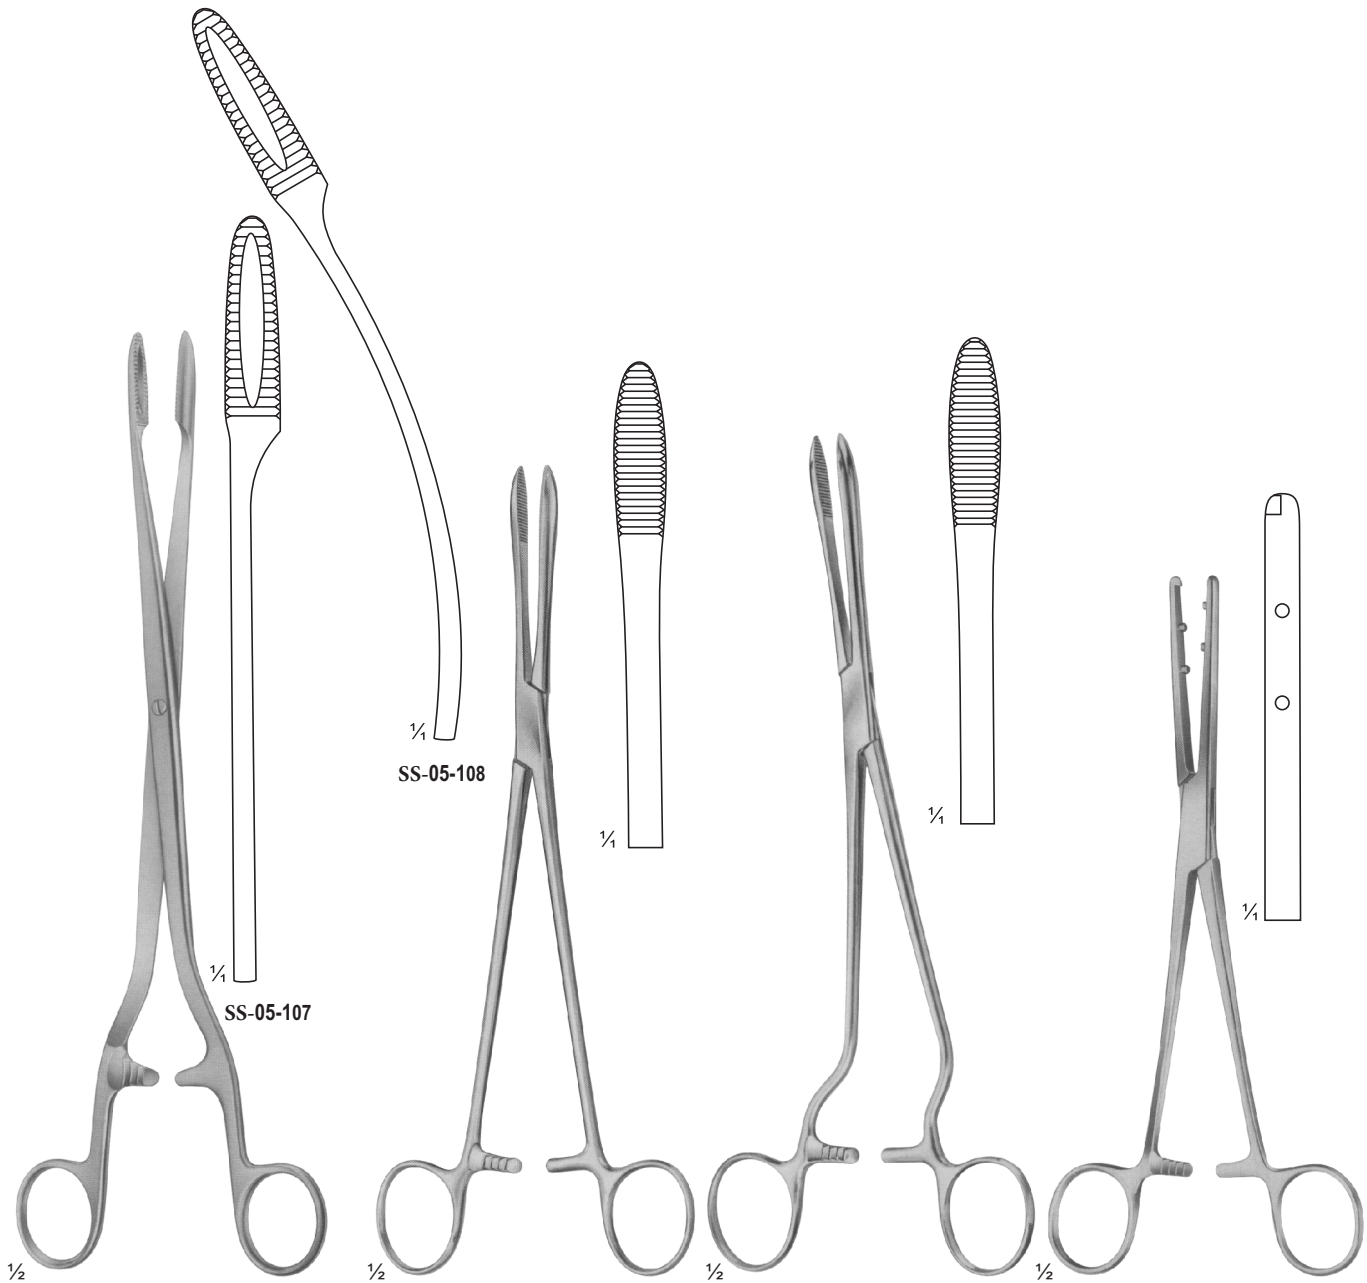

SWISONS

SURGICALS

- Bone Punches
- Rongeurs
- Amputation

SS-05-107 -
SS-05-108 SIMS-
MAIER
280 mm

SS-05-109
COLLIN
240 mm

SS-05-11
0
EMMET Laterally Angled
240 mm

SS-05-111
EMMET
210 mm

SS-05-112 - SS-05-113
FOERSTER-BALLENGER
180 mm

SS-05-114 -
SS-05-115
RAMPLEY

SS-05-115
250 mm

SS-05-116 - SS-05-119
FOERSTER-BALLENGER
240 mm

SS-05-119
Serrated Jaws

SS-05-120
PENNINGTON
155 mm

1/2

SS-05-121 -
SS-05-122 COLLIN

1/2

SS-05-121
195 mm

1/2

SS-05-122
230 mm

1/2

SS-05-123 -
SS-05-125 COLLIN

1/2

SS-05-123
160 mm

1/2

SS-05-124
160 mm

1/2

SS-05-125
170 mm

1/2

SS-05-126
HEYWOOD-SMITH
200 mm

1/2

SS-05-127
NOTO
280 mm

SS-05-128
KELLY
320 mm