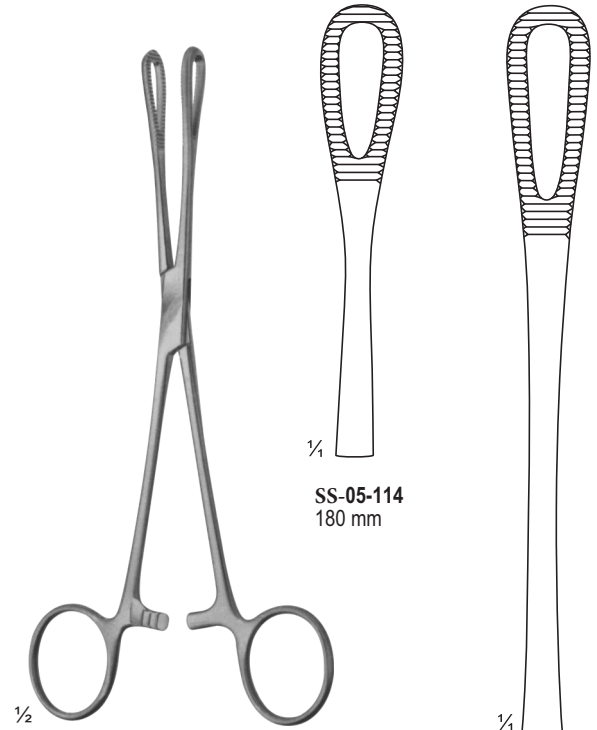

SWISONS

SURGICALS

- Bone Punches
- Rongeurs
- Amputation

SS-05-107 -
SS-05-108 SIMS-
MAIER
280 mm

SS-05-109
COLLIN
240 mm

SS-05-11
0
EMMET Laterally Angled
240 mm

SS-05-111
EMMET
210 mm

SS-05-112 - SS-05-113
FOERSTER-BALLENGER
180 mm

SS-05-114 -
SS-05-115
RAMPLEY

SS-05-115
250 mm

SS-05-116 - SS-05-119
FOERSTER-BALLENGER
240 mm

SS-05-119
Serrated Jaws

SS-05-120
PENNINGTON
155 mm

1/2

SS-05-121 -
SS-05-122 COLLIN

1/2

SS-05-121
195 mm

1/2

SS-05-122
230 mm

1/2

SS-05-123 -
SS-05-125 COLLIN

1/2

SS-05-123
160 mm

1/2

SS-05-124
160 mm

1/2

SS-05-125
170 mm

1/2

SS-05-126
HEYWOOD-SMITH
200 mm

1/2

SS-05-127
NOTO
280 mm

SS-05-128
KELLY
320 mm