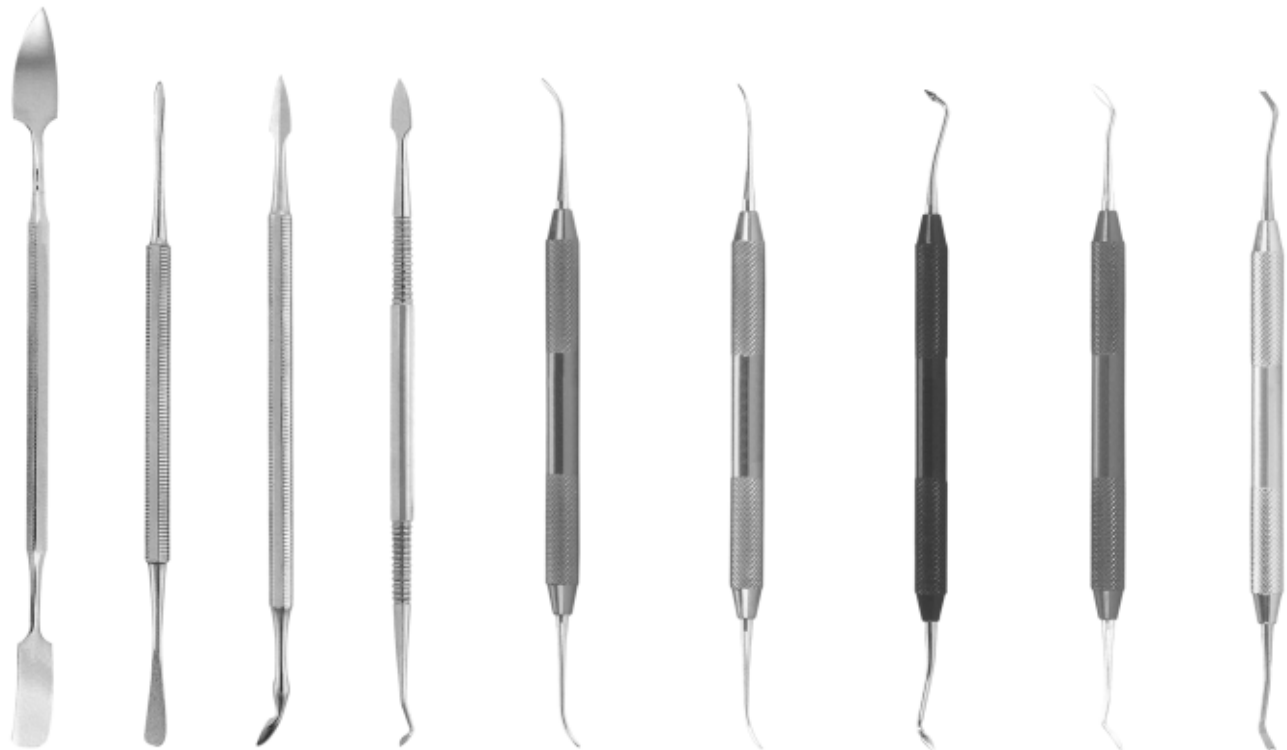

SWISONS

DENTAL

- Modelling Instruments
- Measuring Instruments

SS-4-5101 Le Cron **SS-4-5102** Le Cron **SS-4-5103** Le Cron **SS-4-5104** MSY **SS-4-5105** MSY **SS-4-5106** Le Cron **SS-4-5107** Hylin **SS-4-5108** Hylin **SS-4-5109** Hylin **SS-4-5110** Zahle **SS-4-5111** Zahle **SS-4-5112** Zahle

SS-4-5130
18 cm
7 1/8"

SS-4-5131
18 cm
7 1/8"

SS-4-5132
17 cm
6 3/4"
Gritman

SS-4-5133
17 cm
6 3/4"
Medicon

SS-4-5134
22 cm
8 3/4"

SS-4-5135
Antkoviak

SS-4-5136
Ermert

SS-4-5137
Ermert