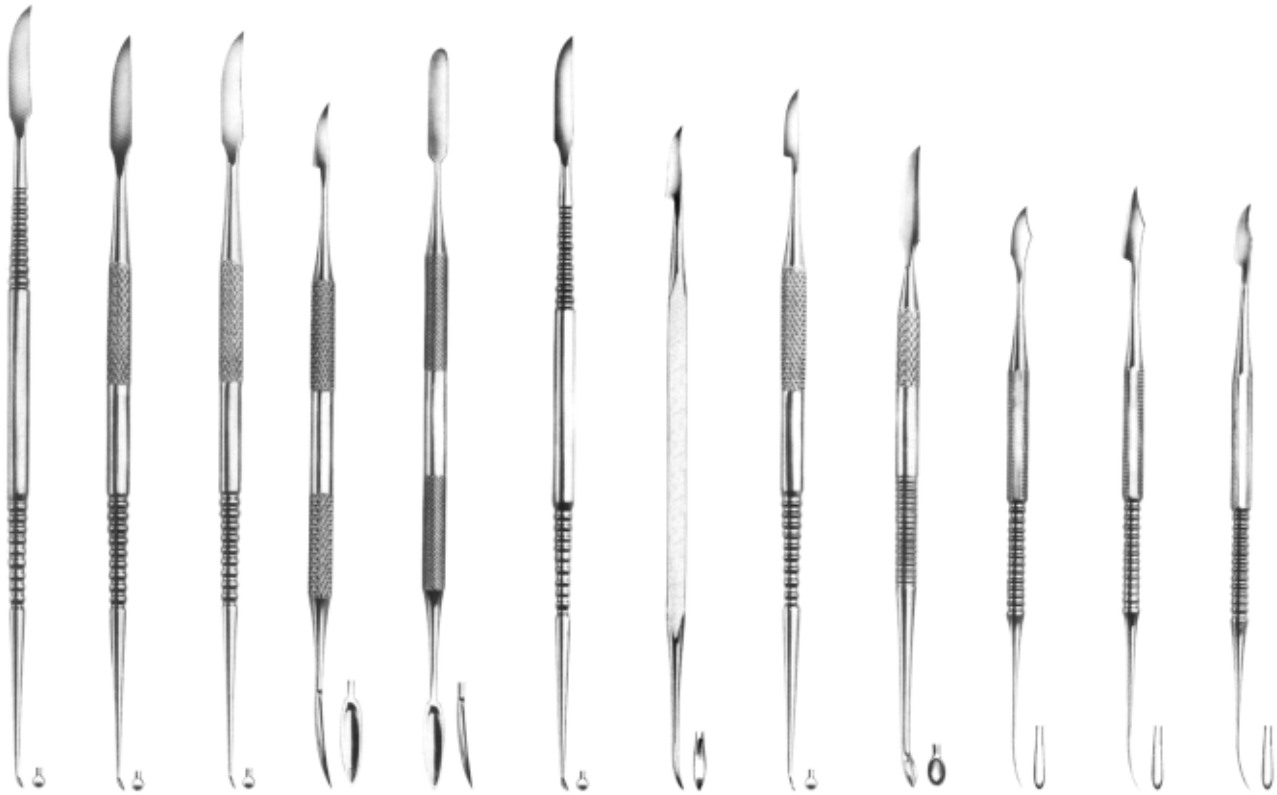

SWISONS

DENTAL

- Modelling Instruments
- Measuring Instruments

SS-4-5101 Le Cron **SS-4-5102** Le Cron **SS-4-5103** Le Cron **SS-4-5104** MSY **SS-4-5105** MSY **SS-4-5106** Le Cron **SS-4-5107** Hylin **SS-4-5108** Hylin **SS-4-5109** Hylin **SS-4-5110** Zahle **SS-4-5111** Zahle **SS-4-5112** Zahle

SS-4-5122
Boley

SS-4-5123
Zuricher
130 mm

SS-4-5124
Vernier
12 cm

SS-4-5125
Vernier

SS-4-5126
Caroll

SS-4-5127
Castroviejo's
Scleral Marker

SS-4-5128
Iwanson

SS-4-5129
Albee

SS-4-5130
18 cm
7 1/8"

SS-4-5131
18 cm
7 1/8"

SS-4-5132
17 cm
6 3/4"
Gritman

SS-4-5133
17 cm
6 3/4"
Medicon

SS-4-5134
22 cm
8 3/4"

SS-4-5135
Antkoviak

SS-4-5136
Ermert

SS-4-5137
Ermert