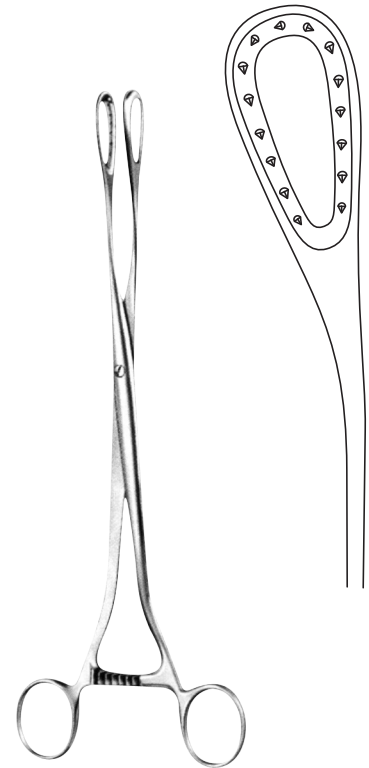

SS-08-103
COLLIN
graduated in centimeters

SS-08-104
MARTIN
graduated in centimeters

SS-08-105
COLLIN
graduated in centimeters

The additional straight arm can be replaced. The pelvimeter with straight arm is used for localisation of the portio vaginalis uteri and of vaginal metastasis.

TARNIER
SS-08-116
400 mm

BRAUN
SS-08-117
310 mm

SMELLIE
SS-08-118
305 mm

BOER
SS-08-119
290 mm

SMELLIE
Perforator
SS-08-120
270 mm

GREEN-ARMYTAGE
SS-08-121
 Caesarean section haemostatic forceps, for edges of the transverse incision in the lower segment
 220 mm

SANGER
SS-08-122
 275 mm

SANGER
SS-08-123**SS-08-124**
SS-08-123 70 mm
SS-08-124 90 mm

GAUSS
SS-08-125
 Scalpel Flap forceps
 260 mm

WILLETT
SS-08-126
 Scalpel Flap forceps
 185 mm

SELLHEIM
SS-08-17
 320 mm