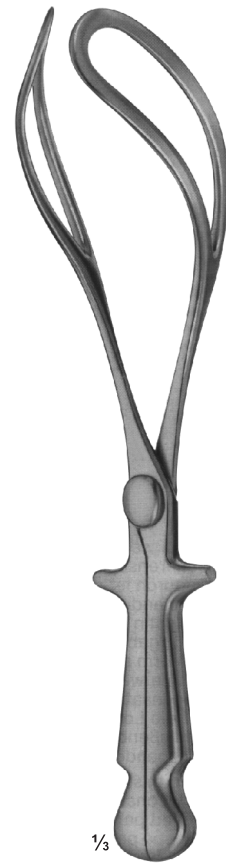

SS-08-103
COLLIN
graduated in centimeters

SS-08-104
MARTIN
graduated in centimeters

SS-08-105
COLLIN
graduated in centimeters

The additional straight arm can be replaced. The pelvimeter with straight arm is used for localisation of the portio vaginalis uteri and of vaginal metastasis.

SS-08-106
BREISKY
graduated in centimeters

SS-08-107
HERFF
puncturing forceps
225 mm

SS-08-108
IOWA
puncturing forceps
260 mm

1/3

SS-08-109
SIMPSON-BRAUN
305mm

1/3

SS-08-110
355 mm

1/3

SS-08-111
400 mm

1/3

SS-08-112
SIMPSON-BRAUN
305mm

1/3

SS-08-113
SIMPSON
235mm

1/3

SS-08-114
WRIGLEY
250 mm

BRAUN
Cranioclast
SS-08-115
420 mm

SANGER
SS-08-122
 275 mm

SANGER
SS-08-123**SS-08-124**
SS-08-123 70 mm
SS-08-124 90 mm

GAUSS
SS-08-125
 Scalpel Flap forceps
 260 mm

WILLETT
SS-08-126
 Scalpel Flap forceps
 185 mm

SELLHEIM
SS-08-17
 320 mm