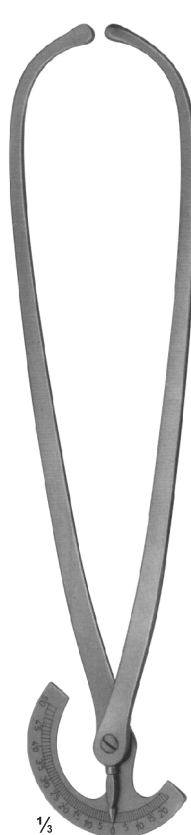

SWISONS

SURGICALS

- Obstetrics
Tracheotomy

SS-08-101
THOLE
for internal and external measurements, graduated in centimeters

SS-08-102
DE LEE
graduated in centimeters and inches

for internal measurements between symphysis and promontory

SS-08-103
COLLIN
graduated in centimeters

SS-08-104
MARTIN
graduated in centimeters

SS-08-105
COLLIN
graduated in centimeters

The additional straight arm can be replaced. The pelvimeter with straight arm is used for localisation of the portio vaginalis uteri and of vaginal metastasis.

SS-08-111
400 mm

1/3

SS-08-112
SIMPSON-BRAUN
305mm

1/3

SS-08-113
SIMPSON
235mm

1/3

SS-08-114
WRIGLEY
250 mm

BRAUN
Cranioclast
SS-08-115
420 mm