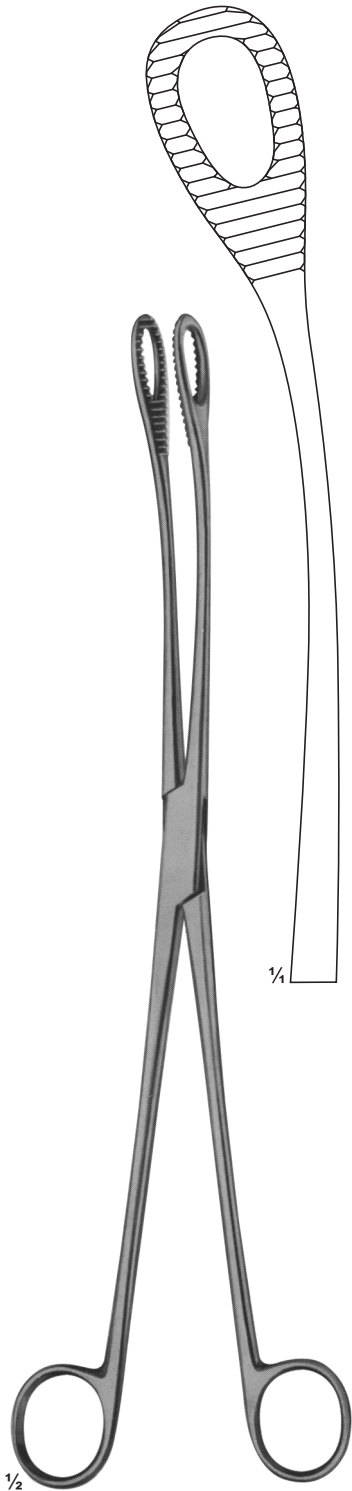

SS-08-103
COLLIN
graduated in centimeters

SS-08-104
MARTIN
graduated in centimeters

SS-08-105
COLLIN
graduated in centimeters

The additional straight arm can be replaced. The pelvimeter with straight arm is used for localisation of the portio vaginalis uteri and of vaginal metastasis.

SS-08-111
400 mm

1/3

SS-08-112
SIMPSON-BRAUN
305mm

1/3

SS-08-113
SIMPSON
235mm

1/3

SS-08-114
WRIGLEY
250 mm

BRAUN
Cranioclast
SS-08-115
420 mm

SANGER
SS-08-122
 275 mm

SANGER
SS-08-123**SS-08-124**
SS-08-123 70 mm
SS-08-124 90 mm

GAUSS
SS-08-125
 Scalpel Flap forceps
 260 mm

WILLETT
SS-08-126
 Scalpel Flap forceps
 185 mm

SELLHEIM
SS-08-17
 320 mm

CUZZI
 SS-08-128 - 17 mm
 SS-08-130 300 mm

SS-08-129
 20 mm

SS-08-130
 23 mm

PESTALOZZA
 SS-08-131
 305 mm

KANE
 SS-08-132
 85 mm

COLLIN
 SS-08-133
 85 mm

SS-08-141
KELLY
320mm

SS-08-142
SMELLIE
Perforator
270mm