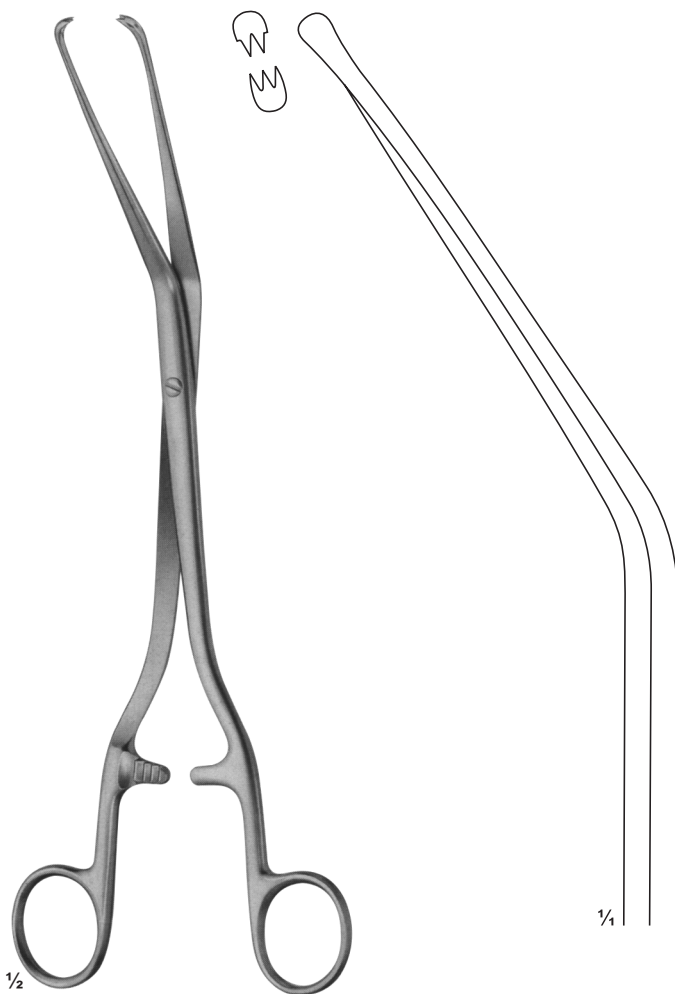

SS-08-103
COLLIN
graduated in centimeters

SS-08-104
MARTIN
graduated in centimeters

SS-08-105
COLLIN
graduated in centimeters

The additional straight arm can be replaced. The pelvimeter with straight arm is used for localisation of the portio vaginalis uteri and of vaginal metastasis.

SS-08-106
BREISKY
graduated in centimeters

SS-08-107
HERFF
puncturing forceps
225 mm

SS-08-108
IOWA
puncturing forceps
260 mm

1/3

SS-08-109
SIMPSON-BRAUN
305mm

1/3

SS-08-110
355 mm

1/3

SS-08-111
400 mm

1/3

SS-08-112
SIMPSON-BRAUN
305mm

1/3

SS-08-113
SIMPSON
235mm

1/3

SS-08-114
WRIGLEY
250 mm

BRAUN
Cranioclast
SS-08-115
420 mm

SANGER
SS-08-122
 275 mm

SANGER
SS-08-123**SS-08-124**
SS-08-123 70 mm
SS-08-124 90 mm

GAUSS
SS-08-125
 Scalpel Flap forceps
 260 mm

WILLETT
SS-08-126
 Scalpel Flap forceps
 185 mm

SELLHEIM
SS-08-17
 320 mm