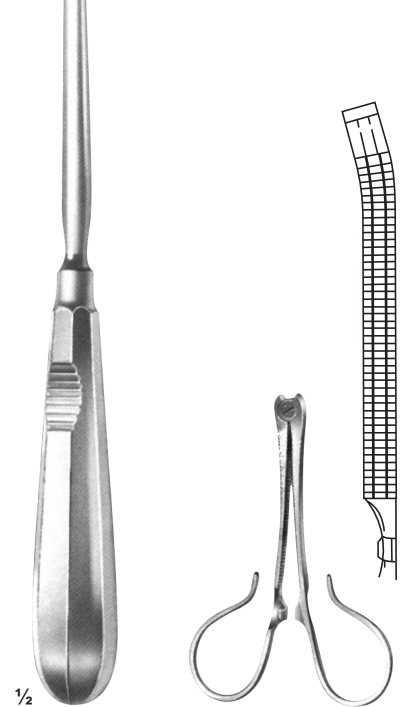

SANGER
SS-08-122
 275 mm

SANGER
SS-08-123**SS-08-124**
SS-08-123 70 mm
SS-08-124 90 mm

GAUSS
SS-08-125
 Scalpel Flap forceps
 260 mm

WILLETT
SS-08-126
 Scalpel Flap forceps
 185 mm

SELLHEIM
SS-08-17
 320 mm

CUZZI
 SS-08-128 - 17 mm
 SS-08-130 300 mm

SS-08-129
 20 mm

SS-08-130
 23 mm

PESTALOZZA
 SS-08-131
 305 mm

KANE
 SS-08-132
 85 mm

COLLIN
 SS-08-133
 85 mm

SS-08-141
KELLY
320mm

SS-08-142
SMELLIE
Perforator
270mm