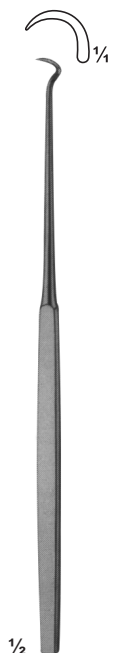

SS-08-144
BOSE
165 mm