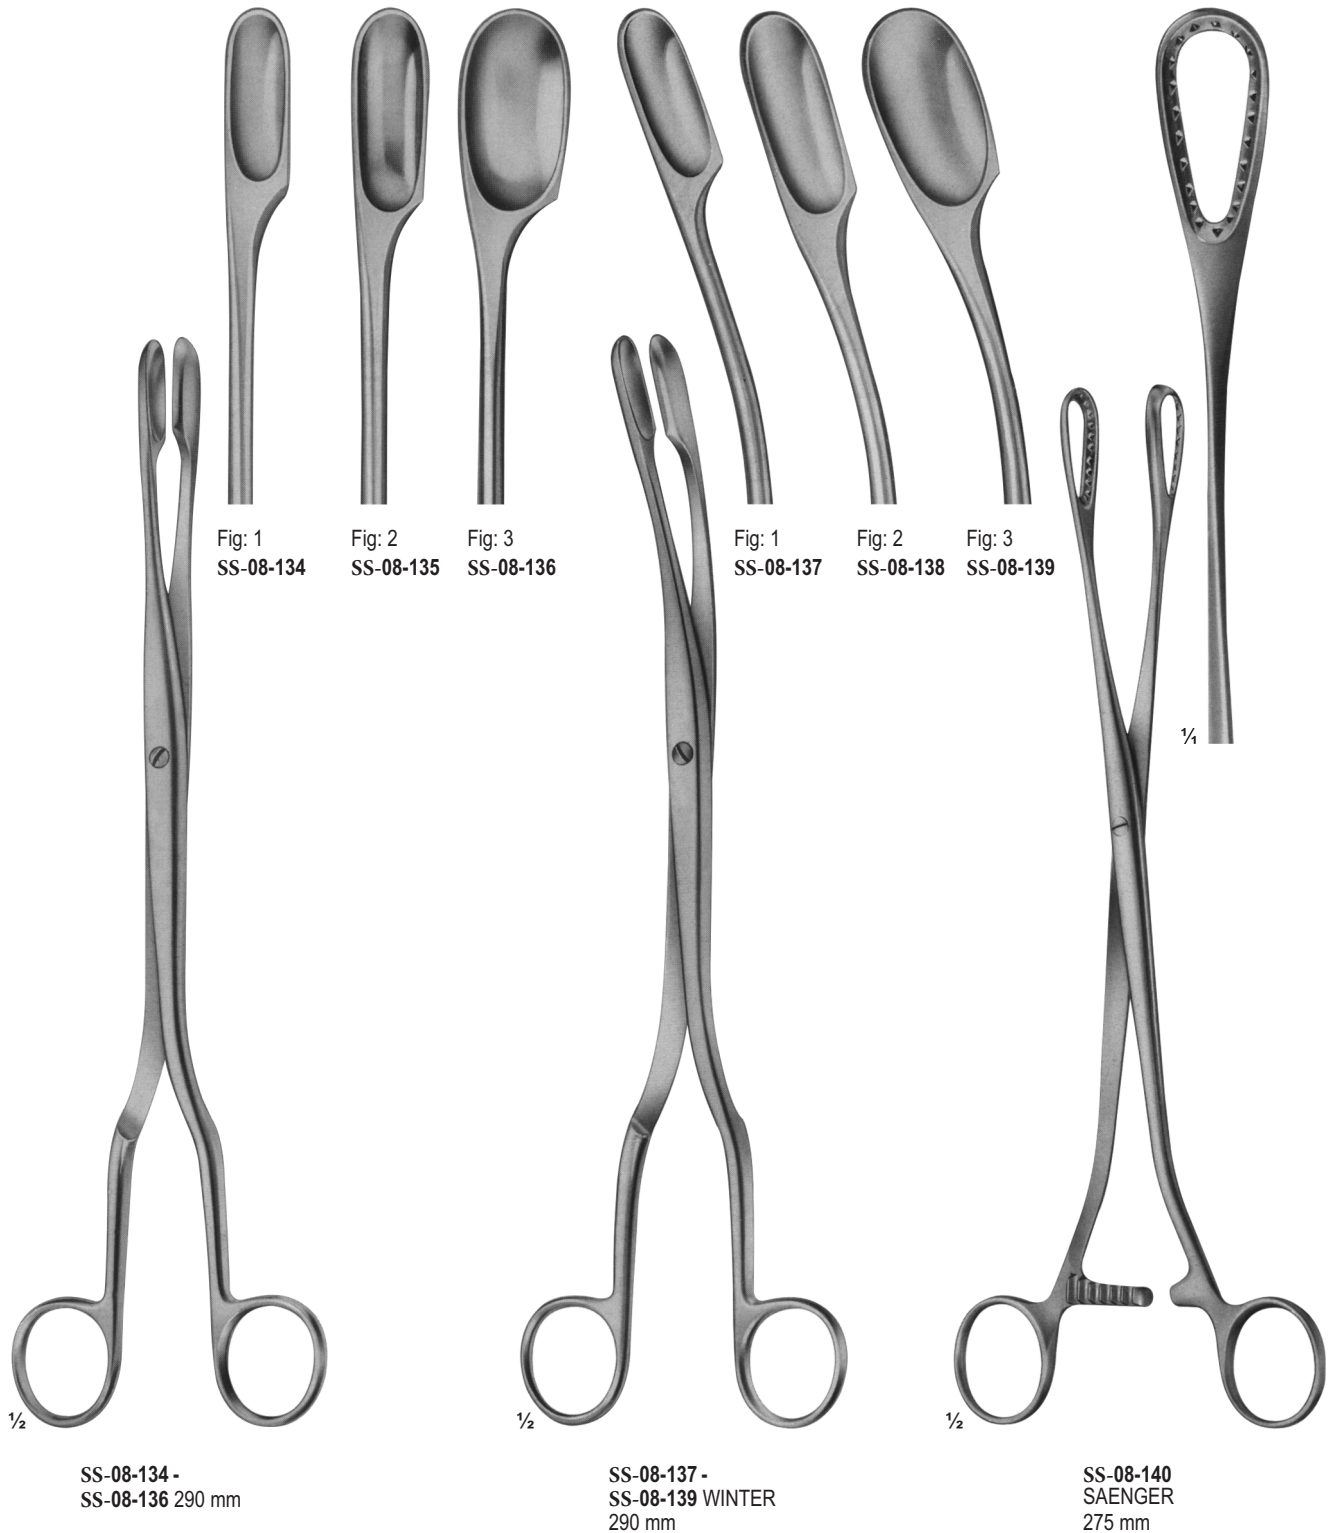

SANGER
SS-08-122
 275 mm

SANGER
SS-08-123**SS-08-124**
SS-08-123 70 mm
SS-08-124 90 mm

GAUSS
SS-08-125
 Scalpel Flap forceps
 260 mm

WILLETT
SS-08-126
 Scalpel Flap forceps
 185 mm

SELLHEIM
SS-08-17
 320 mm

CUZZI
 SS-08-128 - 17 mm
 SS-08-130 300 mm

SS-08-129
 20 mm

SS-08-130
 23 mm

PESTALOZZA
 SS-08-131
 305 mm

KANE
 SS-08-132
 85 mm

COLLIN
 SS-08-133
 85 mm

SS-08-141
KELLY
320mm

SS-08-142
SMELLIE
Perforator
270mm