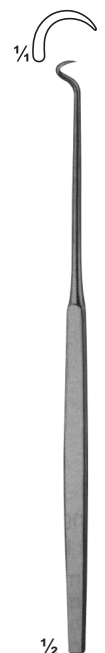

SS-08-145
BOSE
165 mm