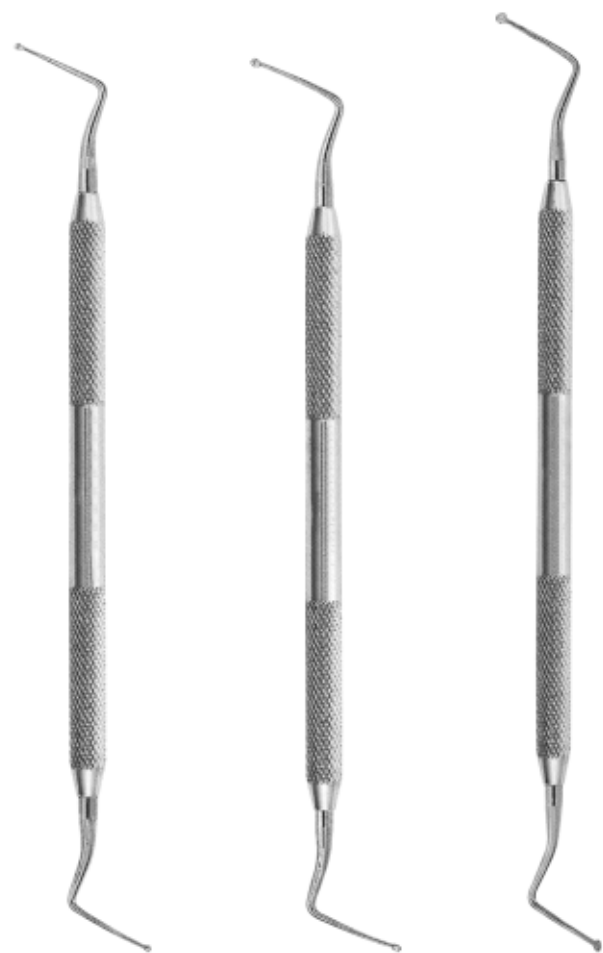

## Double-Ended Root Canal Explorers Plugger/Spreaders

Root-canal pluggers

Endodontic set

**SS-4-5132**  
MeasuringPlate

## Root-canal pluggers

Optimum Flexibility  
Very Fine Points

Root-canal explorers

**SS-4-5143**  
Fig.6/1

**SS-4-5144**  
Fig.6/17

**SS-4-5145**  
Fig.6/23

Root-canal excavators

**SS-4-5146**  
Fig.31L

**SS-4-5147**  
Fig.32L

**SS-4-5148**  
Fig.33L

WE HAVE ALL RANGE OF INSTRUMENTS