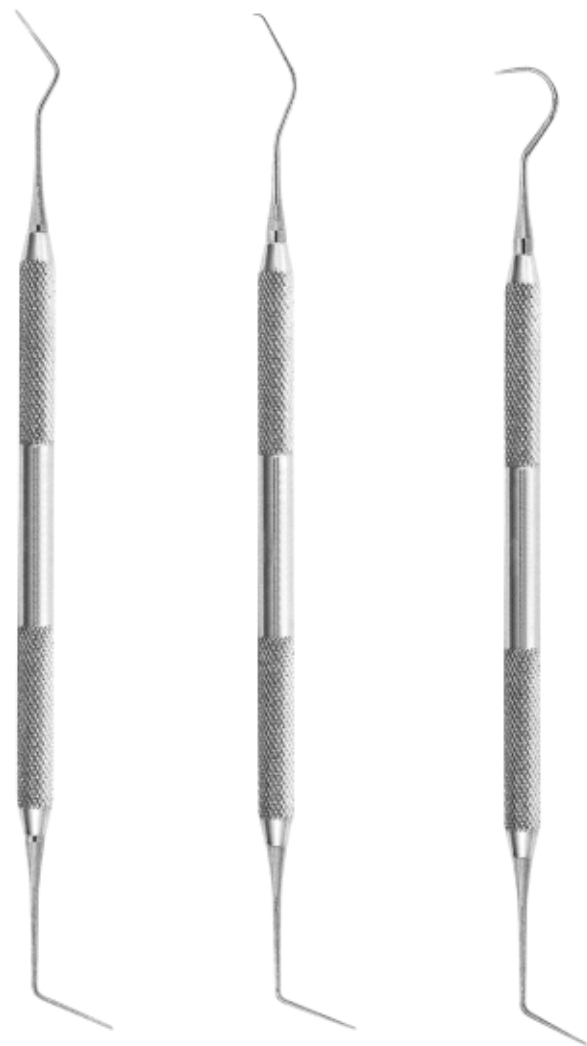

## Double-Ended Root Canal Explorers Plugger/Spreaders

Root-canal pluggers

Endodontic set

**SS-4-5132**  
MeasuringPlate

## Root-canal pluggers

Optimum Flexibility  
Very Fine Points

Root-canal explorers

**SS-4-5143**  
Fig.6/1

**SS-4-5144**  
Fig.6/17

**SS-4-5145**  
Fig.6/23

Root-canal excavators

**SS-4-5146**  
Fig.31L