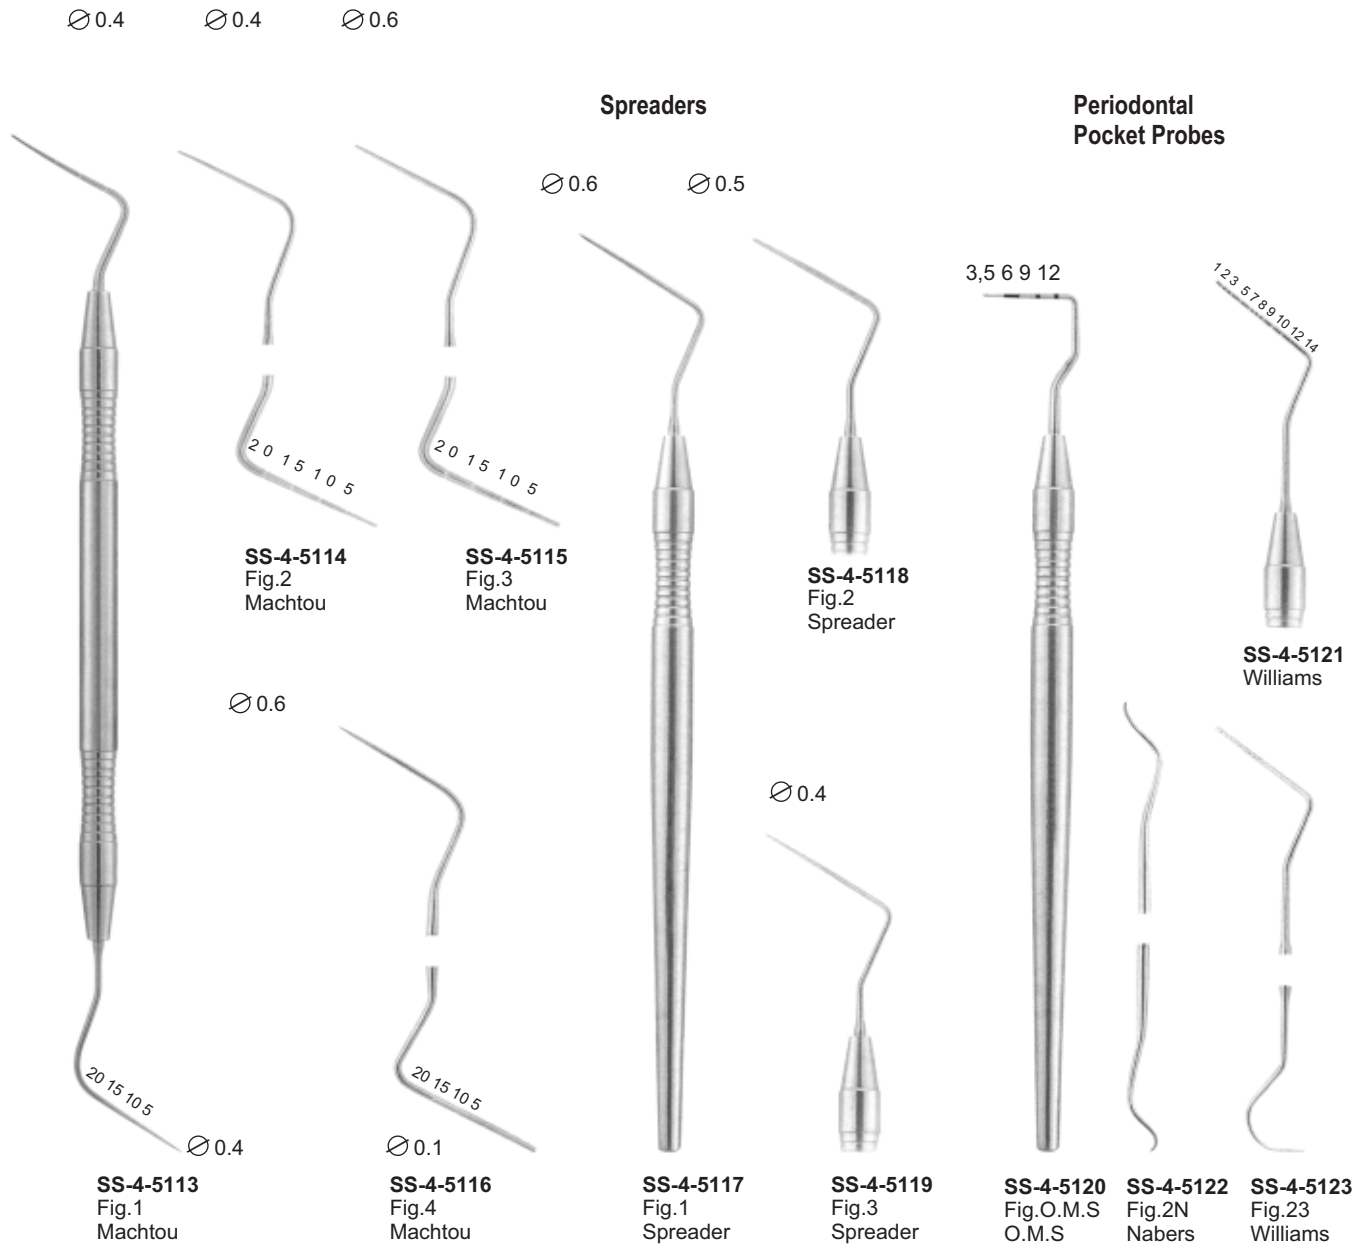

SS-4-5152  
Fig 17

SS-4-5153  
Fig 3  
Rein

SS-4-5154  
Fig 23/17

SS-4-5155  
Fig 17

**SS-4-5156**  
Fig.1  
Spreader

**SS-4-5157**  
Fig.2  
Spreader

**SS-4-5158**  
Fig.3  
Spreader

**SS-4-5159**  
Fig.4  
Spreader

**SS-4-5110**  
Fig.5  
Spreader

**SS-4-5111**  
Fig.6  
Spreader

**SS-4-5112**  
Fig.7  
Spreader

## Double-Ended Root Canal Explorers Plugger/Spreaders

Root-canal pluggers

Endodontic set

**SS-4-5132**  
MeasuringPlate

## Root-canal pluggers

Optimum Flexibility  
Very Fine Points

Root-canal explorers

**SS-4-5143**  
Fig.6/1

**SS-4-5144**  
Fig.6/17

**SS-4-5145**  
Fig.6/23

Root-canal excavators

**SS-4-5146**  
Fig.31L