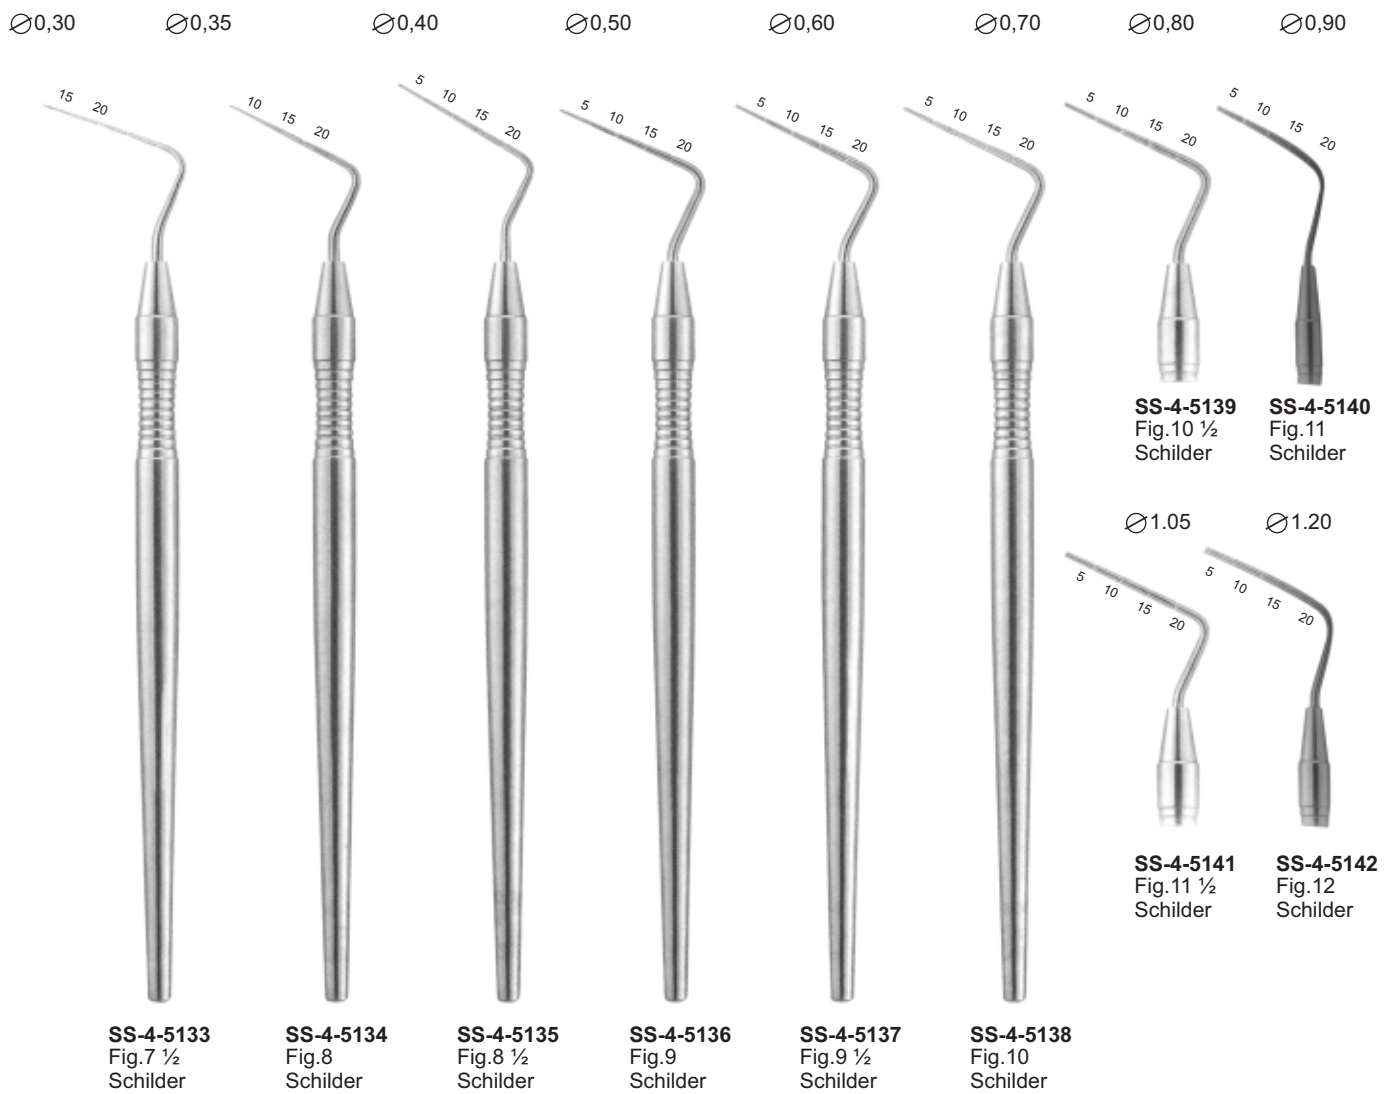

SS-4-5152  
Fig 17

SS-4-5153  
Fig 3  
Rein

SS-4-5154  
Fig 23/17

SS-4-5155  
Fig 17

**SS-4-5156**  
Fig.1  
Spreader

**SS-4-5157**  
Fig.2  
Spreader

**SS-4-5158**  
Fig.3  
Spreader

**SS-4-5159**  
Fig.4  
Spreader

**SS-4-5110**  
Fig.5  
Spreader

**SS-4-5111**  
Fig.6  
Spreader

**SS-4-5112**  
Fig.7  
Spreader

## Double-Ended Root Canal Explorers Plugger/Spreaders

Root-canal pluggers

Endodontic set

**SS-4-5132**  
MeasuringPlate

## Root-canal pluggers

Optimum Flexibility  
Very Fine Points

Root-canal explorers

**SS-4-5143**  
Fig.6/1

**SS-4-5144**  
Fig.6/17

**SS-4-5145**  
Fig.6/23

Root-canal excavators

**SS-4-5146**  
Fig.31L